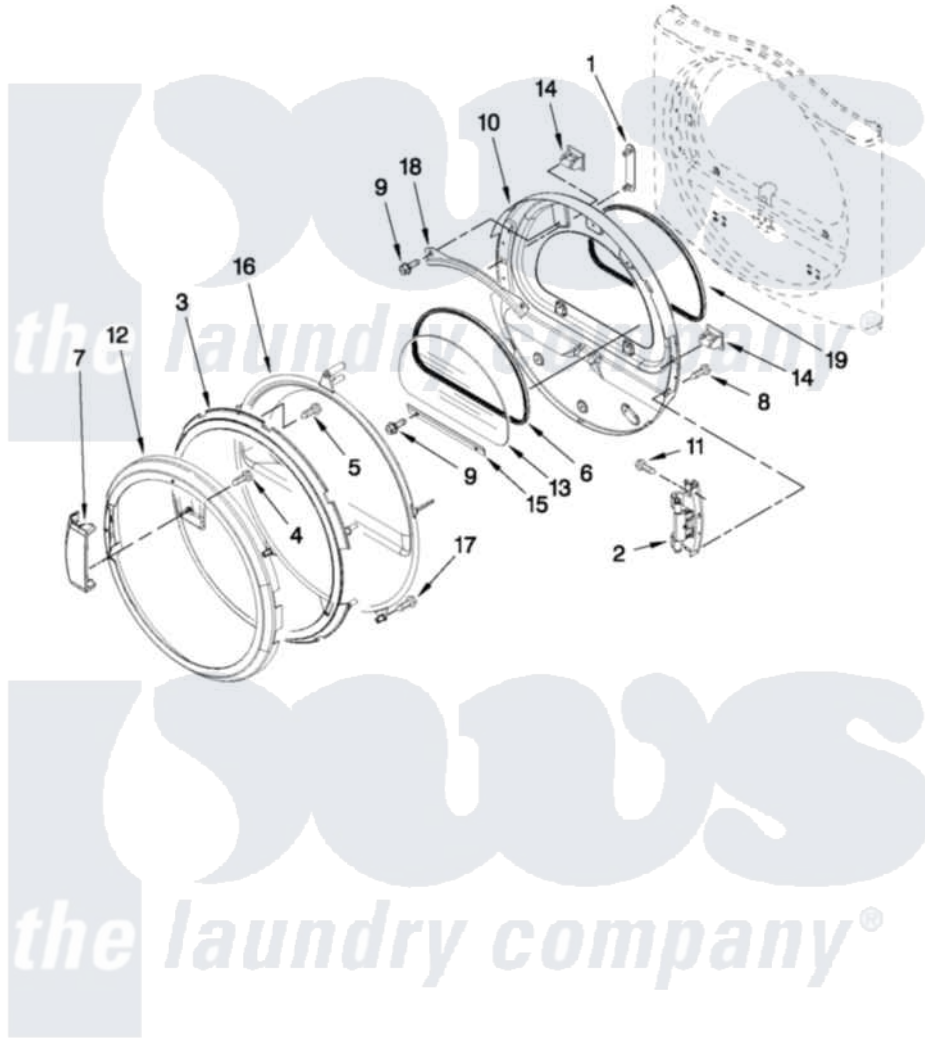

Maytag MDG25PNAGW1 05 - DOOR PARTS

DOOR PARTS For Model: MDG25PNAGW1 (White)

W10496264

FOR ORDERING INFORMATION REFER TO PARTS PRICE LIST

10

Maytag [Commercial Maytag MDG25PNAGW1 Dryer Parts](#) Parts Diagram 05 - DOOR PARTS
Click on the part number to view part

Item	Original Part Number	Replaced By	Status	Part Description
1	8565119			Label, Hinge Hole Cover
2	W10304672	8578887		Door Hinge Assembly
3	W10137467			Assembly, Door Intermediate
4	9742177			Screw, 8-18 X .625
5	3400618			Screw, 6-19 X 3/8
6	8579663			Seal, Window
7	W10112976			Handle, Door
8	W10159996			Screw, 10-24 X 25/64
9	3393258	3373329D		Screw
10	W10259901			Door Assembly
11	355515			Screw, 8-18 X 11/16
12	W10112916			Door, Outer Ring
13	W10286878			Window
14	690081	279570		Latch
15	8519354			Retainer-Window
16	8580059			Door, Intermediate

17 [8534022](#)
18 [8519356](#)
19 [W10163915](#)

Screw, 8-18 X 1/16
Retainer-Window
Door Seal