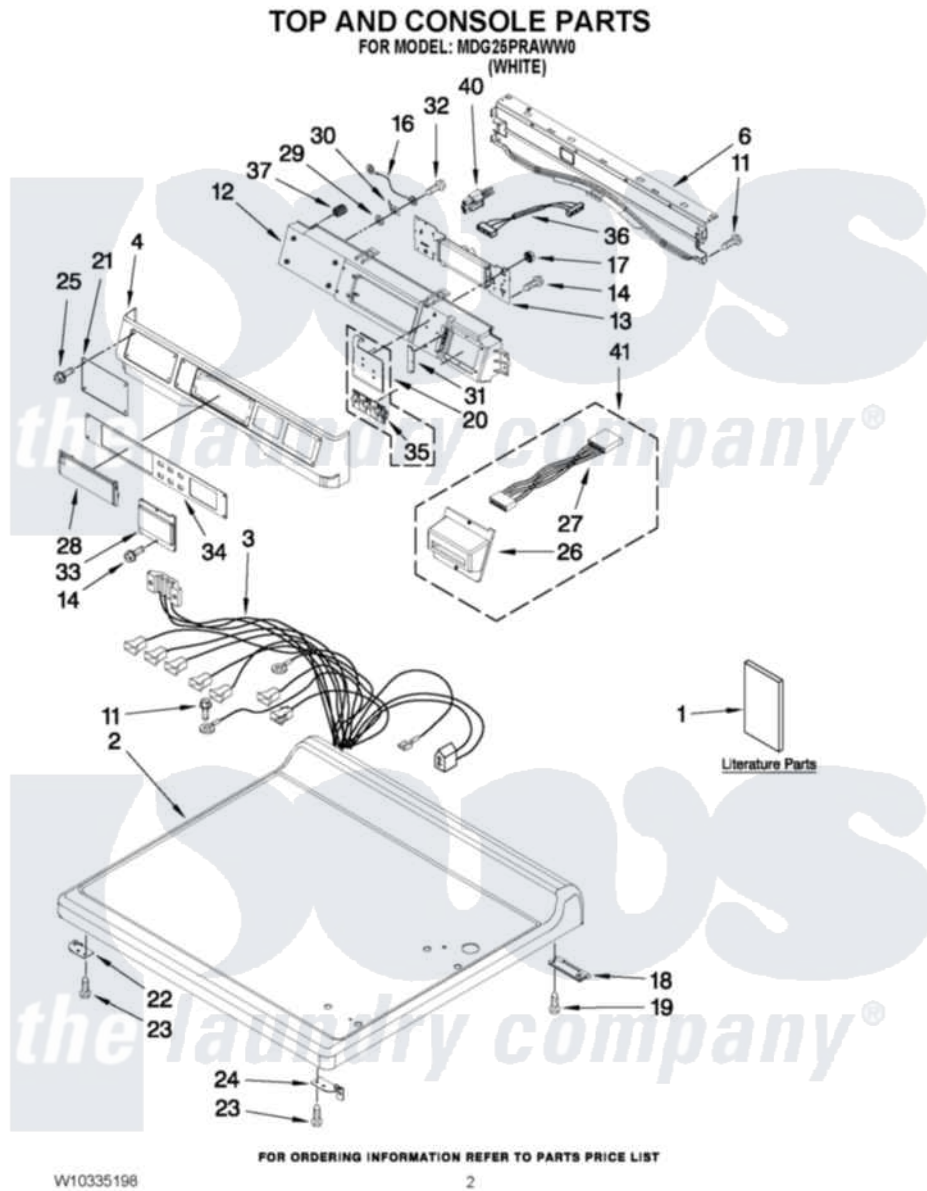

Maytag MDG25PRAWW0 01 - TOP AND CONSOLE PARTS

Maytag [Commercial Maytag MDG25PRAWW0 Dryer Parts](#) Parts Diagram 01 - TOP AND CONSOLE PARTS
Click on the part number to view part

Item	Original Part Number	Replaced By	Status	Part Description
1	W10135154		Not Available	Installation Instructions
"	W10313706		Not Available	INSTALLATION INSTRUCTIONS, CARD READER
"	W10239202		Not Available	TECH SHEET
"	W10335198			PARTS LIST
2	W10137410			Top
3	W10337045			Harness, Main
4	W10137459			Console
6	8565237			Bracket, Console
11	3390647	488729		Screw
12	W10137427			Console
13	W10166387			User-Interface Assembly
14	489136			Screw, 3-24 X 1/32
16	W10188087			Ground Wire Assembly
17	W10139046			Nut 6-32
18	8565018			Assembly, Hinge And Pin

19	342055	488627	Screw
20	W10135255		Assembly, Membrane Switch And Backer Plate
21	W10137461		Fascia-Dispenser
22	W10137445		Bracket - Top Panel, Left
23	3390647	488729	Screw
24	W10137444		Bracket - Top Panel, Right
25	W10137457		Screw, 8-32 X 3/64
26	W10137454		Bezel, Card Reader
27	W10331020		Harness, Wiring Card Reader
28	W10267645		Cover, Display
29	W10189075		Washer, Brass
30	3373818		Tab-Grounding
31	W10187276		Seal, Console
32	488234		Screw 8-32 X 1/4
33	W10213906		Cover, Card Reader
34	W10334889		Fascia-Console
35	W10131113		Push Button
36	W10166307		Harness, Communication
37	W10189313		Inserts
40	W10133282		Switch, Jumper Service Vault
41	W10344080		Card Reader, Conversion Kit Vault Switch