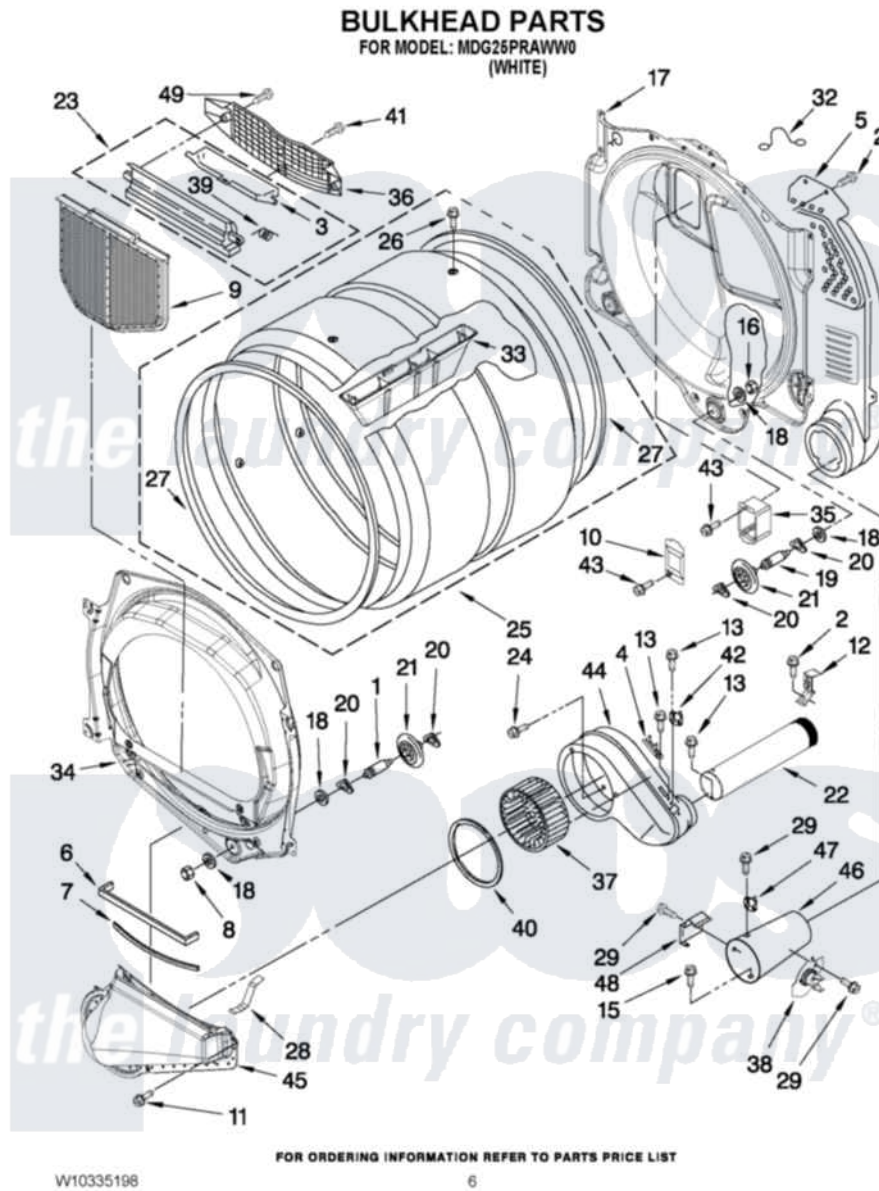

Maytag MDG25PRAWW0 03 - BULKHEAD PARTS

Maytag Commercial Maytag MDG25PRAWW0 Dryer Parts Parts Diagram 03 - BULKHEAD PARTS
Click on the part number to view part

Item	Original Part Number	Replaced By	Status	Part Description
1	8575324	W10359271		Shaft, Drum Roller Threads
2	3390647	488729		Screw
3	W10153413			Door, Lint Screen
4	3392519			Thermal Limiter
5	3394346			Air Duct Assembly
6	697813			Seal, Outlet Housing
7	697814	697813		Seal, Outlet Housing
8	3934666	W10080210		Nut, 3/8 X 16
9	W10049370	W10120998		Screen
10	3402841	8532165		Lens, Drum Light
11	359625	487240		Screw, For Mtg. Service Capacitor
12	8572105			Retainer, Toe Panel
13	8533971	90767		Screw, 8A X 3/8 HeX Washer Head Tapping
15	693995			Screw, Hex Head
16	W10001120	W10080190		Nut, 3/8-16

17	W10080170		Bulkhead, Rear
18	3387459	W10080960	Washer, Support
19	8575325	W10359272	Shaft, Roller Drum Threads
20	690997		Washer, Thrust
21	W10314171		Roller, Support Assembly
22	8563728		Exhaust Pipe
23	W10153423		Outlet Grille, Housing Assembly
24	489463		Screw, 8-18 X 1/16
25	W10153420		Complete Drum Assembly
26	W10219342		Screw, Baffle Mounting
27	W10166807	280114	Seal
28	8066208		Clip-Exhaust
29	90767		Screw, 8A X 3/8 HeX Washer Head Tapping
32	3401707		Jumper, Tco-High Limit
33	W10153409		Baffle, Drum
34	8565061		Bulkhead, Front
35	8578825		Bracket, Drum Light
36	W10153412		Grille, Outlet
37	W10349492		Wheel, Blower
38	8573713		Thermal-Cutoff
39	3394986		Spring, Lint Screen Door
40	697770		Seal, Cover Plate Blower Housing
41	695240	488729	Screw
42	8577274		Thermostat 295F
43	487909	488729	Screw
44	8544362	W10119255	Housing, Blower
45	8066168	W10128606	Duct-Lint
46	8573824		Funnel, Burner
47	3391912		Thermostat, High-Limit 255 F
48	338906		Radiant, Sensor
49	3387230		Screw, 10-16 X 13/16