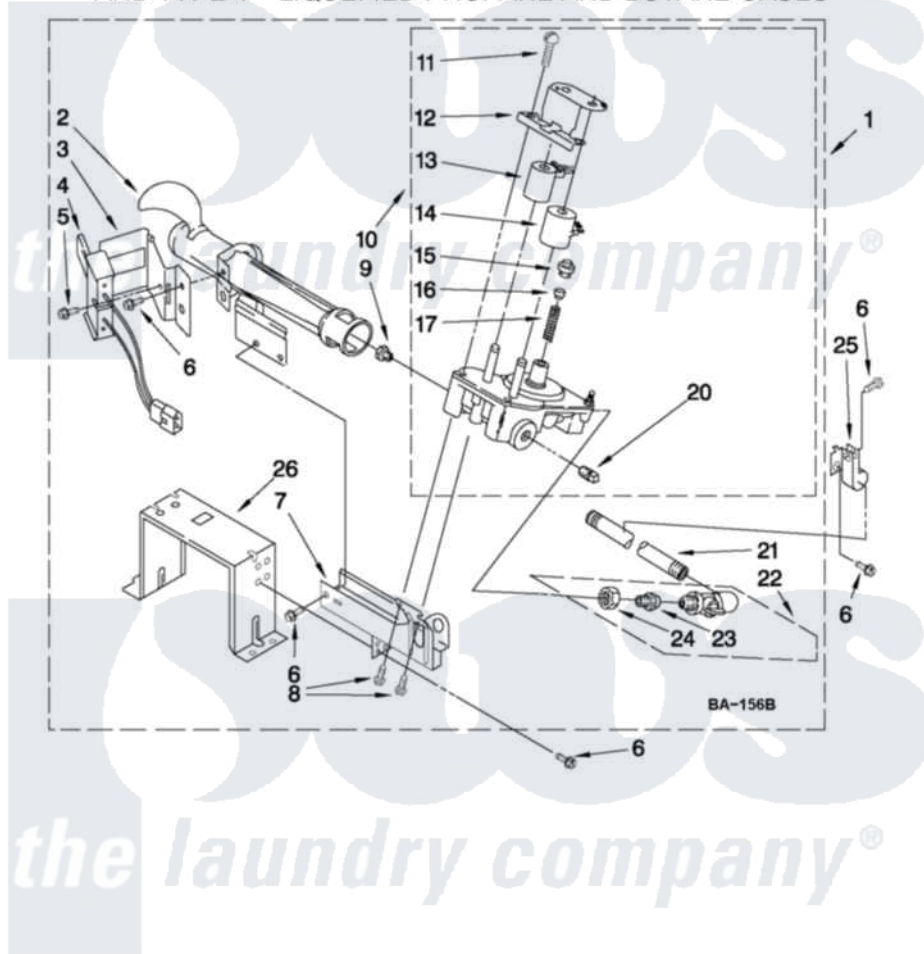

Maytag MDG25PRAWW0 04 - W10135231 BURNER ASSEMBLY

W10135231 BURNER ASSEMBLY

FOR MODEL: MDG25PRAWW0
(WHITE)

USE WITH TYPE 1 - NATURAL, TYPE 2 - MIXED,
AND TYPE 4 - LIQUEFIED PROPANE AND BUTANE GASES

W10335198

FOR ORDERING INFORMATION REFER TO PARTS PRICE LIST

8

Maytag Commercial Maytag MDG25PRAWW0 Dryer Parts Parts Diagram 04 - W10135231 BURNER ASSEMBLY
Click on the part number to view part

Item	Original Part Number	Replaced By	Status	Part Description
1	W10135231	W10492508		Burner-Gas
2	688617	693140		Burner
3	694298			Bracket, Ignitor
4	686590	279311		Ignitor
5	3393909			Screw, 8-32 X 7/8
6	343641	681414		Screw, 10AB X 1/2
7	3389871		Not Available	Base, Burner
8	3387057			Screw, 10-16 X 1/2 Orifice, Burner
9	234870			Orifice, Burner
"	234868			Orifice, Burner
10	W10141728			Valve, Gas 60 Hz
11	694421			Screw, Bracket Mounting
12	694538			Bracket, Shunt
13	694540			Coil, 60 Hz
14	694539			Coil, 60 Hz
15	694424			Leak, Limiter