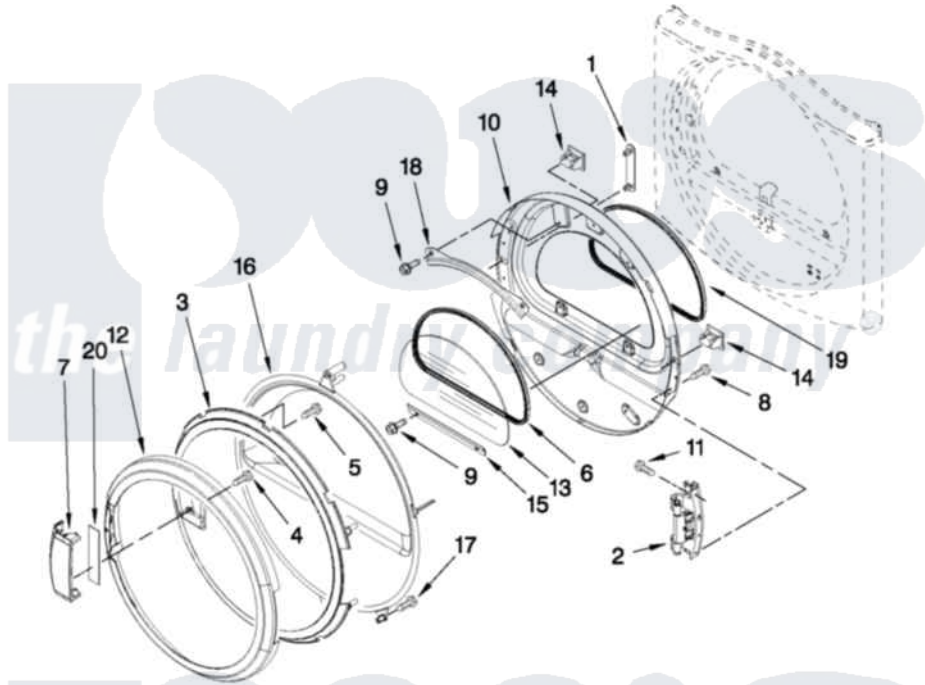

Maytag MDG25PRAWW0 05 - DOOR PARTS

DOOR PARTS FOR MODEL: MDG25PRAWW0 (WHITE)

W10335198

FOR ORDERING INFORMATION REFER TO PARTS PRICE LIST

10

Maytag [Commercial Maytag MDG25PRAWW0 Dryer Parts](#) Parts Diagram 05 - DOOR PARTS
Click on the part number to view part

Item	Original Part Number	Replaced By	Status	Part Description
1	8565119			Label, Hinge Hole Cover
2	W10198424			Door Hinge Assembly
3	W10137467			Assembly, Door Intermediate
4	9742177			Screw, 8-18 X .625
5	3400618			Screw, 6-19 X 3/8
6	8579663			Seal, Window
7	W10117477	W10112976		Handle, Door
8	W10159996			Screw, 10-24 X 25/64
9	3393258	3373329D		Screw
10	W10164062			Door Assembly
11	355515			Screw, 8-18 X 11/16
12	W10198431			Door, Outer Ring
13	W10286878			Window
14	690081	279570		Latch
15	8519354			Retainer-Window
16	8580059			Door, Intermediate

17

[8534022](#)

Screw, 8-18 X 1/16

18

[8519356](#)

Retainer-Window

19

[W10163915](#)

Door Seal

20

[W10112927](#)

Pad, Door Handle