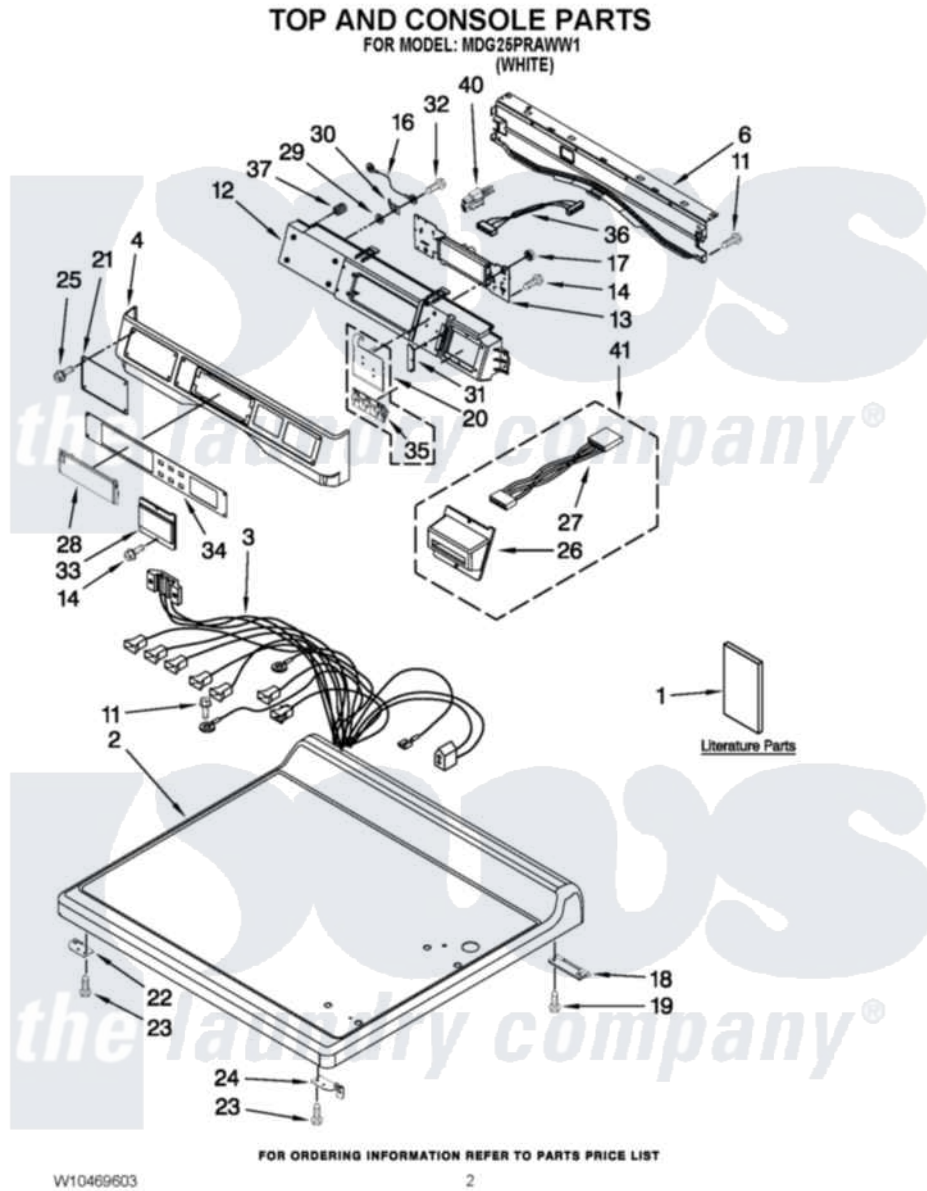

Maytag MDG25PRAWW1 01 - TOP AND CONSOLE PARTS

Maytag [Commercial Maytag MDG25PRAWW1 Dryer Parts](#) Parts Diagram 01 - TOP AND CONSOLE PARTS
Click on the part number to view part

Item	Original Part Number	Replaced By	Status	Part Description
1	W10135154		Not Available	Installation Instructions
"	W10313706		Not Available	INSTALLATION INSTRUCTIONS, CARD READER
"	W10239202		Not Available	TECH SHEET
"	W10469603		Not Available	PARTS LIST
2	W10137410			Top
3	W10337045			Harness, Main
4	W10137459			Console
6	8565237			Bracket, Console
11	3390647	488729		Screw
12	W10137427			Console
13	W10166387			User-Interface Assembly
14	489136			Screw, 3-24 X 1/32
16	W10188087			Ground Wire Assembly
17	W10139046			Nut 6-32
18	8565018			Assembly, Hinge And Pin

19	342055	488627	Screw
20	W10135255		Assembly, Membrane Switch And Backer Plate
21	W10137461		Fascia-Dispenser
22	W10137445		Bracket - Top Panel, Left
23	3390647	488729	Screw
24	W10137444		Bracket - Top Panel, Right
25	W10137457		Screw, 8-32 X 3/64
26	W10137454		Bezel, Card Reader
27	W10331020		Harness, Wiring Card Reader
28	W10267645		Cover, Display
29	W10189075		Washer, Brass
30	3373818		Tab-Grounding
31	W10187276		Seal, Console
32	488234		Screw 8-32 X 1/4
33	W10213906		Cover, Card Reader
34	W10334889		Fascia-Console
35	W10131113		Push Button
36	W10166307		Harness, Communication
37	W10189313		Inserts
40	W10133282		Switch, Jumper Service Vault
41	W10344080		Card Reader, Conversion Kit Vault Switch