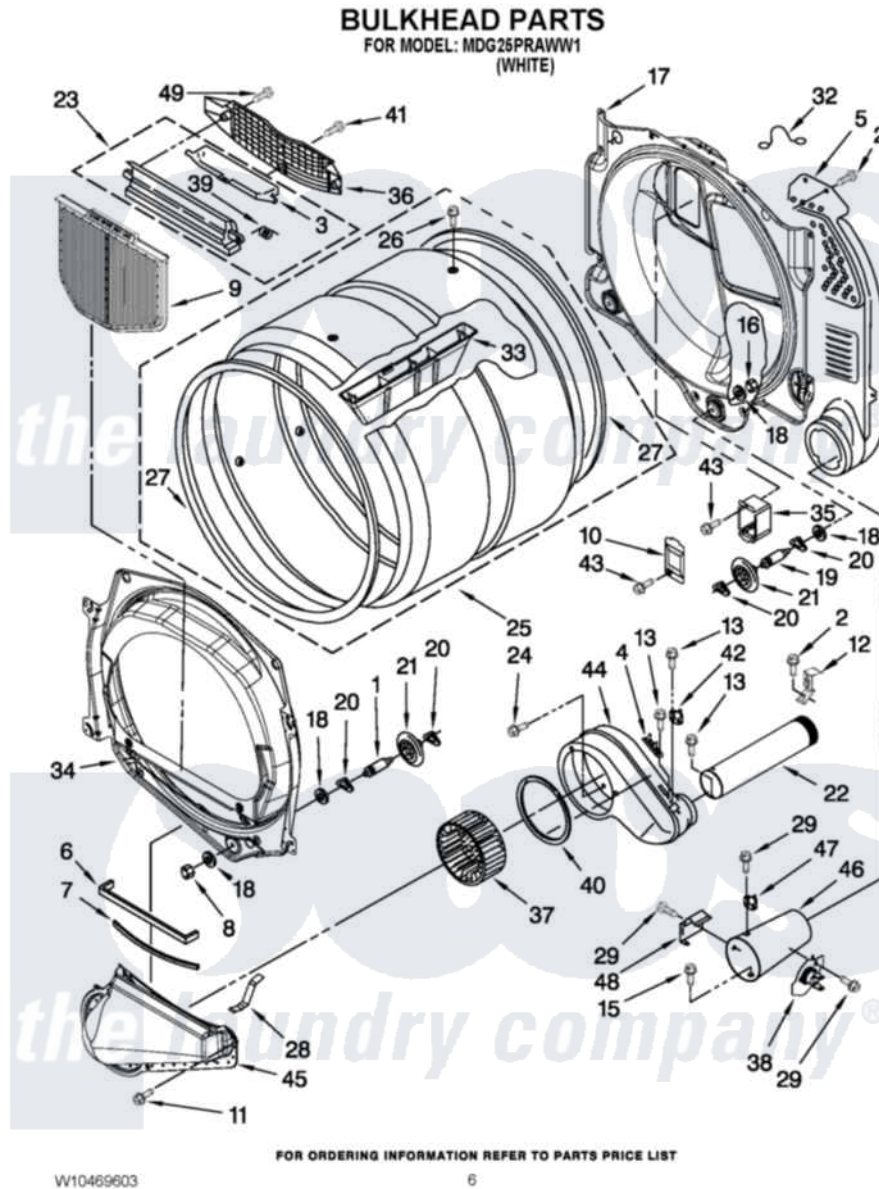

Maytag MDG25PRAWW1 03 - BULKHEAD PARTS

Maytag Commercial Maytag MDG25PRAWW1 Dryer Parts Parts Diagram 03 - BULKHEAD PARTS
Click on the part number to view part

Item	Original Part Number	Replaced By	Status	Part Description
1	8575324	W10359271		Shaft, Drum Roller Threads
2	3390647	488729		Screw
3	W10153413			Door, Lint Screen
4	3392519			Thermal Limiter
5	3394346			Air Duct Assembly
6	697813			Seal, Outlet Housing
7	697814	697813		Seal, Outlet Housing
8	3934666	W10080210		Nut, 3/8 X 16
9	W10049370	W10120998		Screen
10	3402841	8532165		Lens, Drum Light
11	359625	487240		Screw, For Mtg. Service Capacitor
12	8572105			Retainer, Toe Panel
13	8533971	90767		Screw, 8A X 3/8 HeX Washer Head Tapping
15	693995			Screw, Hex Head
16	W10001120	W10080190		Nut, 3/8-16

17	W10080170		Bulkhead, Rear
18	3387459	W10080960	Washer, Support
19	8575325	W10359272	Shaft, Roller Drum Threads
20	690997		Washer, Thrust
21	W10314171		Roller, Support Assembly
22	8563728		Exhaust Pipe
23	W10153423		Outlet Grille, Housing Assembly
24	489463		Screw, 8-18 X 1/16
25	W10153420		Complete Drum Assembly
26	W10219342		Screw, Baffle Mounting
27	W10166807	280114	Seal
28	W10345456	8066208	Clip-Exhaust
29	90767		Screw, 8A X 3/8 HeX Washer Head Tapping
32	3401707		Jumper, Tco-High Limit
33	W10153409		Baffle, Drum
34	8565061		Bulkhead, Front
35	8578825		Bracket, Drum Light
36	W10153412		Grille, Outlet
37	W10349492		Wheel, Blower
38	8573713		Thermal-Cutoff
39	3394986		Spring, Lint Screen Door
40	697770		Seal, Cover Plate Blower Housing
41	695240	488729	Screw
42	8577274		Thermostat 295F
43	487909	488729	Screw
44	8544362	W10119255	Housing, Blower
45	8066168	W10128606	Duct-Lint
46	8573824		Funnel, Burner
47	3391912		Thermostat, High-Limit 255 F
48	338906		Radiant, Sensor
49	3387230		Screw, 10-16 X 13/16