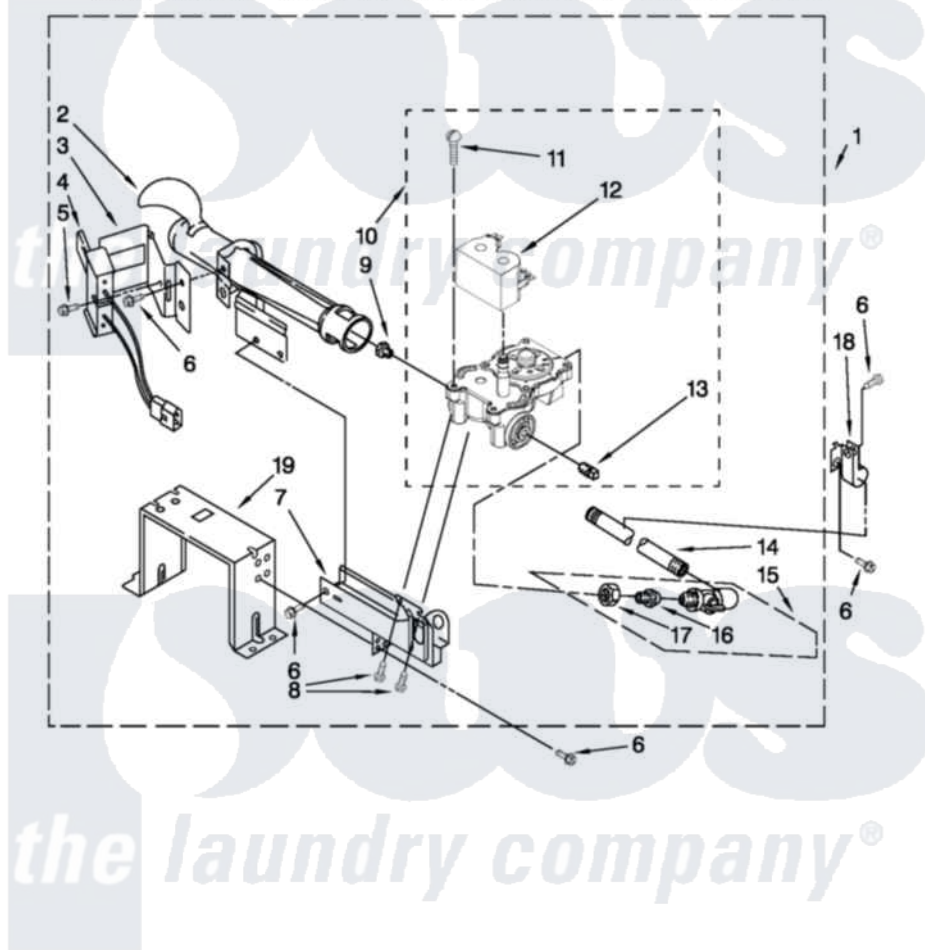

BURNER ASSEMBLY

FOR MODEL: MDG25PRAWW1
(WHITE)

USE WITH TYPE 1 - NATURAL, TYPE 2 - MIXED,
AND TYPE 4 - LIQUEFIED PROPANE AND BUTANE GASES

FOR ORDERING INFORMATION REFER TO PARTS PRICE LIST

W10469603

8

Maytag [Commercial Maytag MDG25PRAWW1 Dryer Parts](#) Parts Diagram 04 - BURNER ASSEMBLY

[Click on the part number to view part](#)

Item	Original Part Number	Replaced By	Status	Part Description
1	W10400668	W10492508		Burner-Gas
2	688617	693140		Burner
3	694298			Bracket, Ignitor
4	686590	279311		Ignitor
5	3393909			Screw, 8-32 X 7/8
6	343641	681414		Screw, 10AB X 1/2
7	3389871		Not Available	Base, Burner
8	3387057			Screw, 10-16 X 1/2 Orifice, Burner
9	234870			Orifice, Burner
"	234868			Orifice, Burner
10	W10299939			Valve, Gas 60 Hz
11	326049536			Screw, Coil
12	W10328463			Coil, 60 Hz
13	W10295523			Plug, Pipe
14	W10110395			Pipe, Gas Supply
15	697441			Valve And Union Shut-Off