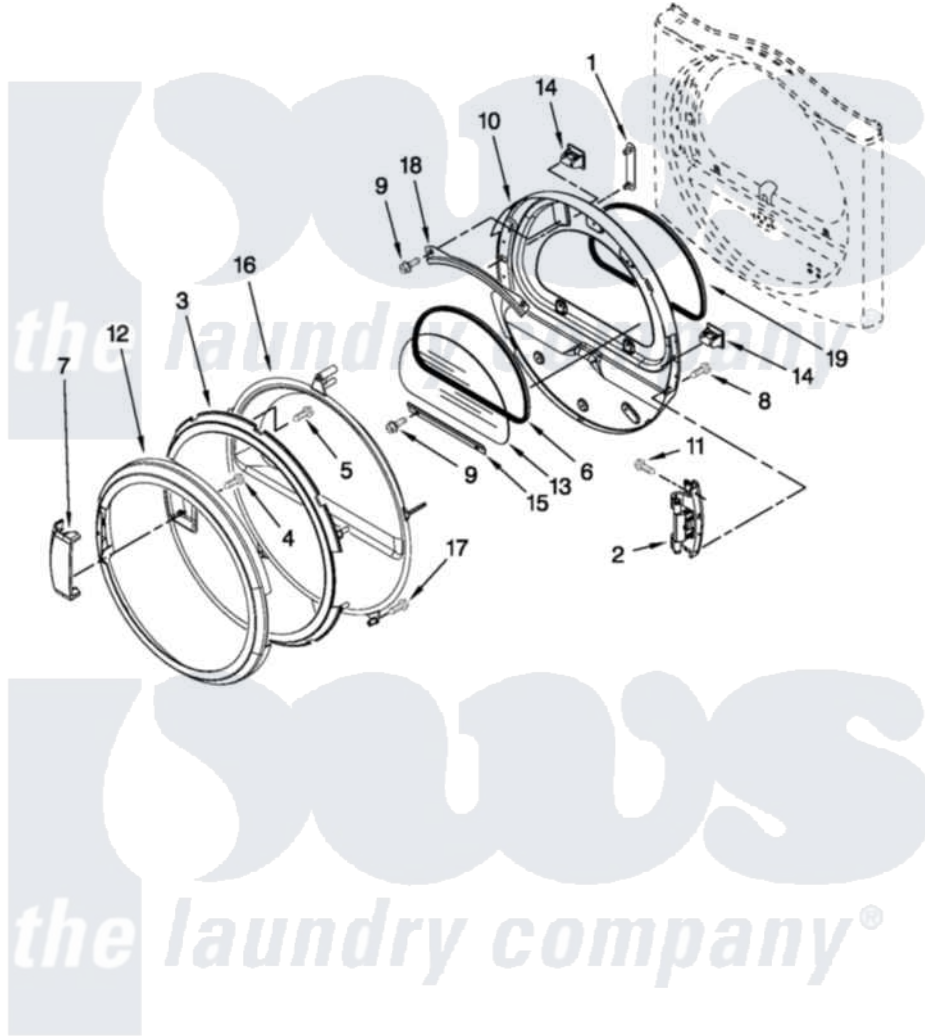

DOOR PARTS
FOR MODEL: MDG25PRAWW1
(WHITE)

W10489603

FOR ORDERING INFORMATION REFER TO PARTS PRICE LIST

10

Maytag [Commercial Maytag MDG25PRAWW1 Dryer Parts](#) Parts Diagram 05 - DOOR PARTS
Click on the part number to view part

Item	Original Part Number	Replaced By	Status	Part Description
1	8565119			Label, Hinge Hole Cover
2	W10304672	8578887		Door Hinge Assembly
3	W10137467			Assembly, Door Intermediate
4	9742177			Screw, 8-18 X .625
5	3400618			Screw, 6-19 X 3/8
6	8579663			Seal, Window
7	W10112976			Handle, Door
8	W10159996			Screw, 10-24 X 25/64
9	3393258	3373329D		Screw
10	W10259901			Door Assembly
11	355515			Screw, 8-18 X 11/16
12	W10112916			Door, Outer Ring
13	W10286878			Window
14	690081	279570		Latch
15	8519354			Retainer-Window
16	8580059			Door, Intermediate

17 [8534022](#)
18 [8519356](#)
19 [W10163915](#)

Screw, 8-18 X 1/16
Retainer-Window
Door Seal