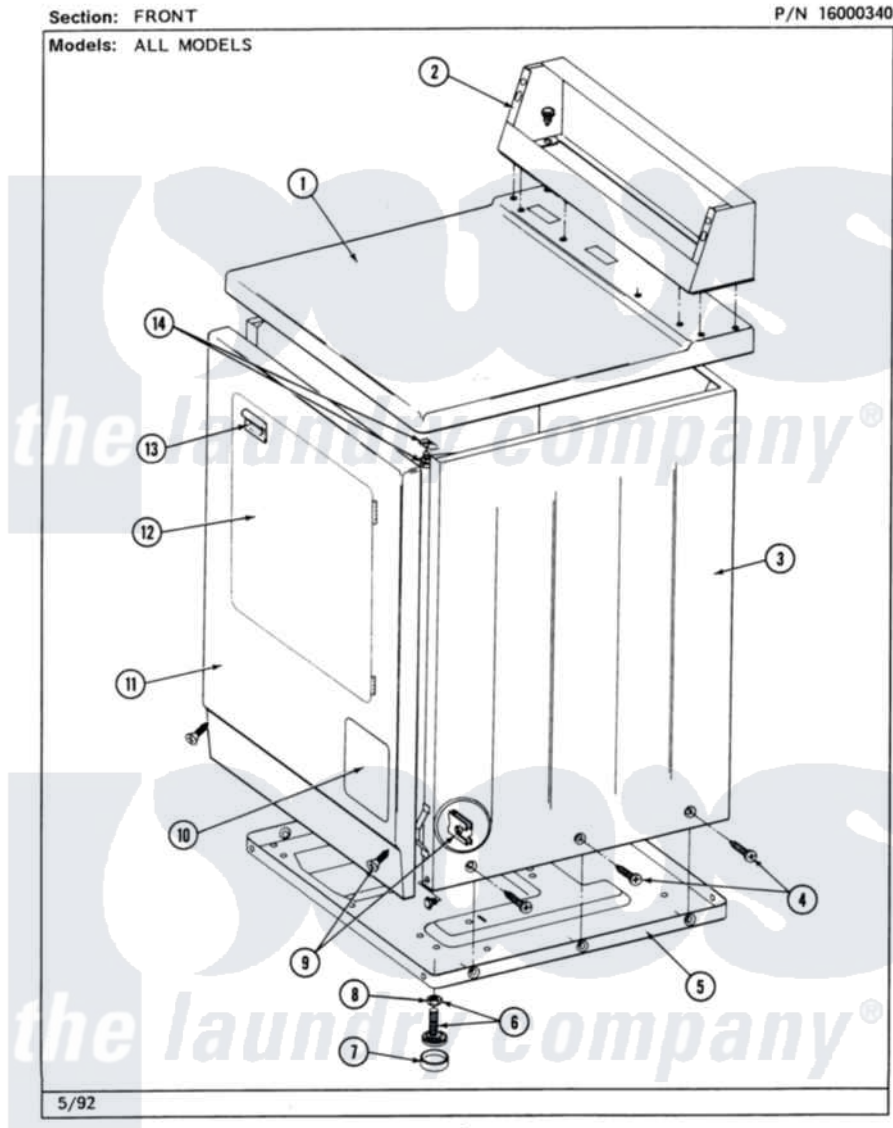

Maytag MDG26CSAAG 01 - FRONT

2

Maytag Commercial Maytag MDG26CSAAG Dryer Parts Parts Diagram 01 - FRONT
Click on the part number to view part

Item	Original Part Number	Replaced By	Status	Part Description
001	307104			Top Cover Assembly
"	NLA		Not Available	(ALM)
002	212276	W10116760		Screw
"	NLA		Not Available	CONTROL COVER (WHT)
003	NLA		Not Available	CABINET (WHT)
"	Y310632	1163839		Screw
004	213007			Xfor Cabinet See Cabinet, Back
005	Y303361		Not Available	BASE ASSY. (UPPER & LOWER)
006	Y305086			Adjustable Leg And Nut
007	Y314137			Foot, Rubber
008	Y052740	62739		Nut, Lock
009	204439			Screw And Fstner Assembly
010	NLA		Not Available	ACCESS DOOR (WHT)
011	307998L			Front Panel----NA
"	NLA		Not Available	FRONT PANEL (WHT)

012	308061	Not Available	DOOR ASSY. COMPLETE (WHT)
"	NLA	Not Available	(ALM)
013	314946		Handle White
"	314972		Handle Door ALM
"	NLA	Not Available	(H. WHEAT)
014	204445		Screw And Fastener Assembly