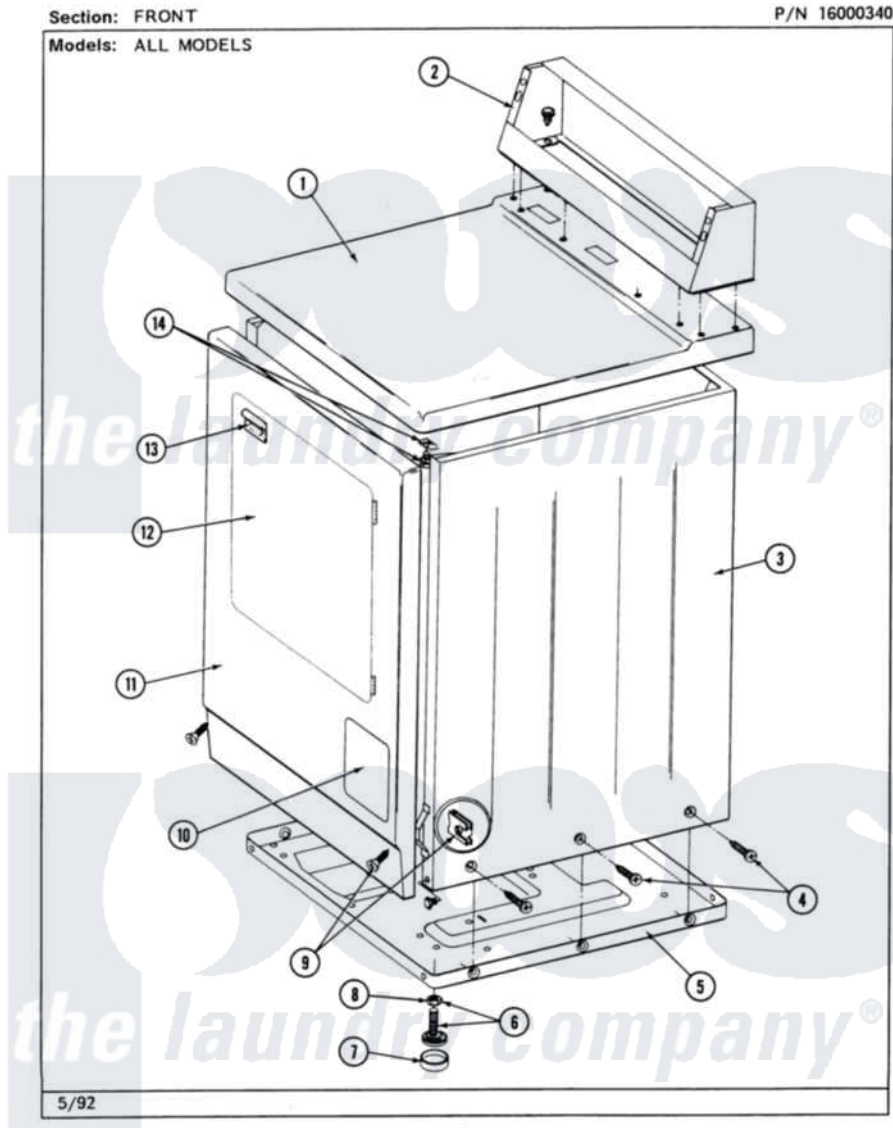

# Maytag MDG26CSAAL 01 - FRONT

Maytag [Commercial Maytag MDG26CSAAL Dryer Parts](#) Parts Diagram 01 - FRONT  
Click on the part number to view part

Item	Original Part Number	Replaced By	Status	Part Description
001	<a href="#">307104</a>			Top Cover Assembly
"	NLA		Not Available	(ALM)
002	212276	<a href="#">W10116760</a>		Screw
"	NLA		Not Available	CONTROL COVER (WHT)
003	NLA		Not Available	CABINET (WHT)
"	Y310632	<a href="#">1163839</a>		Screw
004	<a href="#">213007</a>			Xfor Cabinet See Cabinet, Back
005	Y303361		Not Available	BASE ASSY. (UPPER & LOWER)
006	<a href="#">Y305086</a>			Adjustable Leg And Nut
007	<a href="#">Y314137</a>			Foot, Rubber
008	<a href="#">Y052740</a>	<a href="#">62739</a>		Nut, Lock
009	<a href="#">204439</a>			Screw And Fstner Assembly
010	NLA		Not Available	ACCESS DOOR (WHT)
011	<a href="#">307998L</a>			Front Panel----NA
"	NLA		Not Available	FRONT PANEL (WHT)

012	308061	Not Available	DOOR ASSY. COMPLETE (WHT)
"	NLA	Not Available	(ALM)
013	<a href="#">314946</a>		Handle White
"	<a href="#">314972</a>		Handle Door ALM
"	NLA	Not Available	(H. WHEAT)
014	<a href="#">204445</a>		Screw And Fastener Assembly