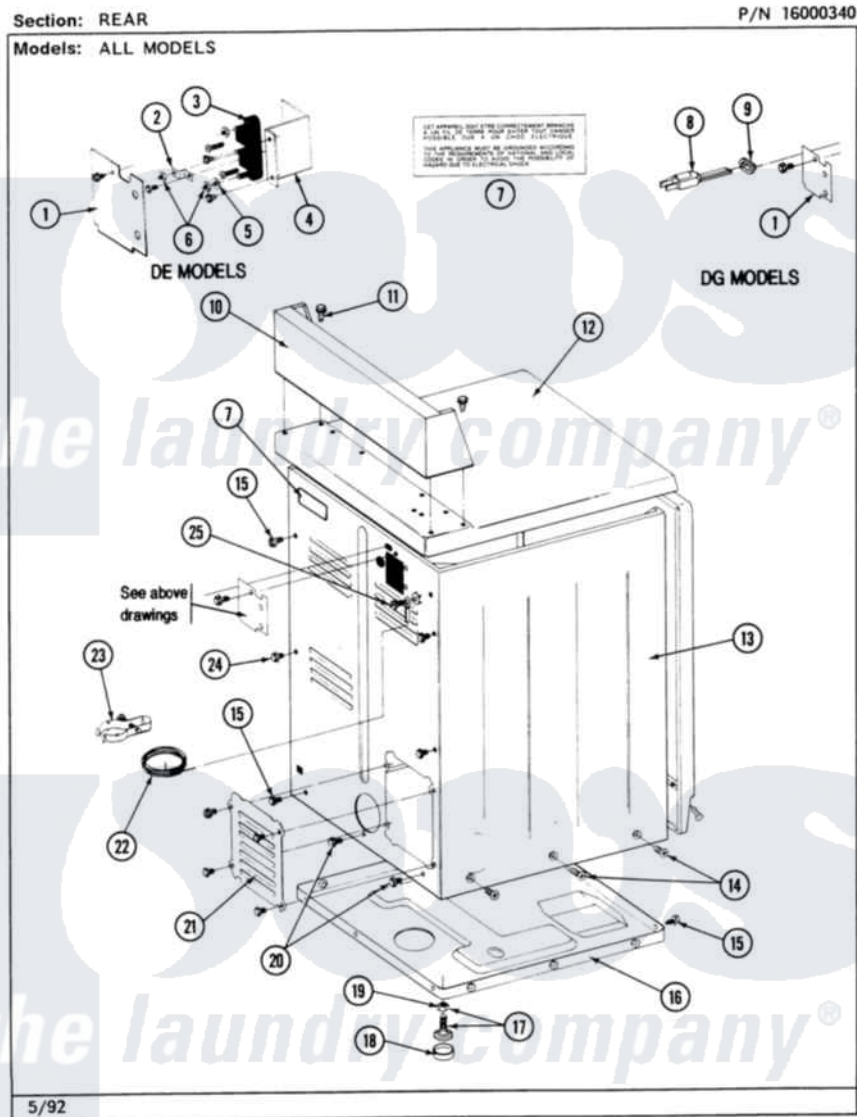

Maytag MDG26CSAAL 02 - REAR

Maytag [Commercial Maytag MDG26CSAAL Dryer Parts](#) Parts Diagram 02 - REAR
Click on the part number to view part

Item	Original Part Number	Replaced By	Status	Part Description
001	Y313561			Screw---NA
"	Y312905		Not Available	COVER, TERMINAL
002	Y311423	489483		Screw 10-32 X 1/2
"	Y312184			Strap, Grounding
003	400008			Block, Terminal
"	Y312209	W10001200		Screw
004	Y313561			Screw---NA
"	Y310632	1163839		Screw
"	Y312904			Bracket, Terminal Block
005	Y311270			Washer, Terminal Block
006	311484	112432		Nut
007	214519			LABEL, ELECTRICAL INSTR. PART NOT USED-GAS MODELS ONLY
008	302521		Not Available	CORD, POWER PART NOT USED-GAS MODELS ONLY
009	211881			Grommet, Cord Part Not Used- Gas Models Only

010	NLA		Not Available	CONTROL COVER (WHT)
011	212276	W10116760		Screw
012	307105		Not Available	COVER, TOP ASSY. (WHT)
"	NLA		Not Available	(ALM)
013	NLA		Not Available	CABINET (WHT)
014	213007			Xfor Cabinet See Cabinet, Back
015	Y313561			Screw---NA
016	Y303361		Not Available	BASE ASSY. (UPPER & LOWER)
017	Y305086			Adjustable Leg And Nut
018	Y314137			Foot, Rubber
019	Y052740	62739		Nut, Lock
020	Y310632	1163839		Screw
021	211294	90767		Screw, 8A X 3/8 HeX Washer Head Tapping
"	Y312951		Not Available	ACCESS COVER, BACK
"	Y313559			Screw
022	311155			Ground Wire And Clamp
023	301548			Clamp, Ground Wire
"	NLA		Not Available	SCREW
024	Y310632	1163839		Screw
025	NLA		Not Available	SCREW & WASHER ASSY.