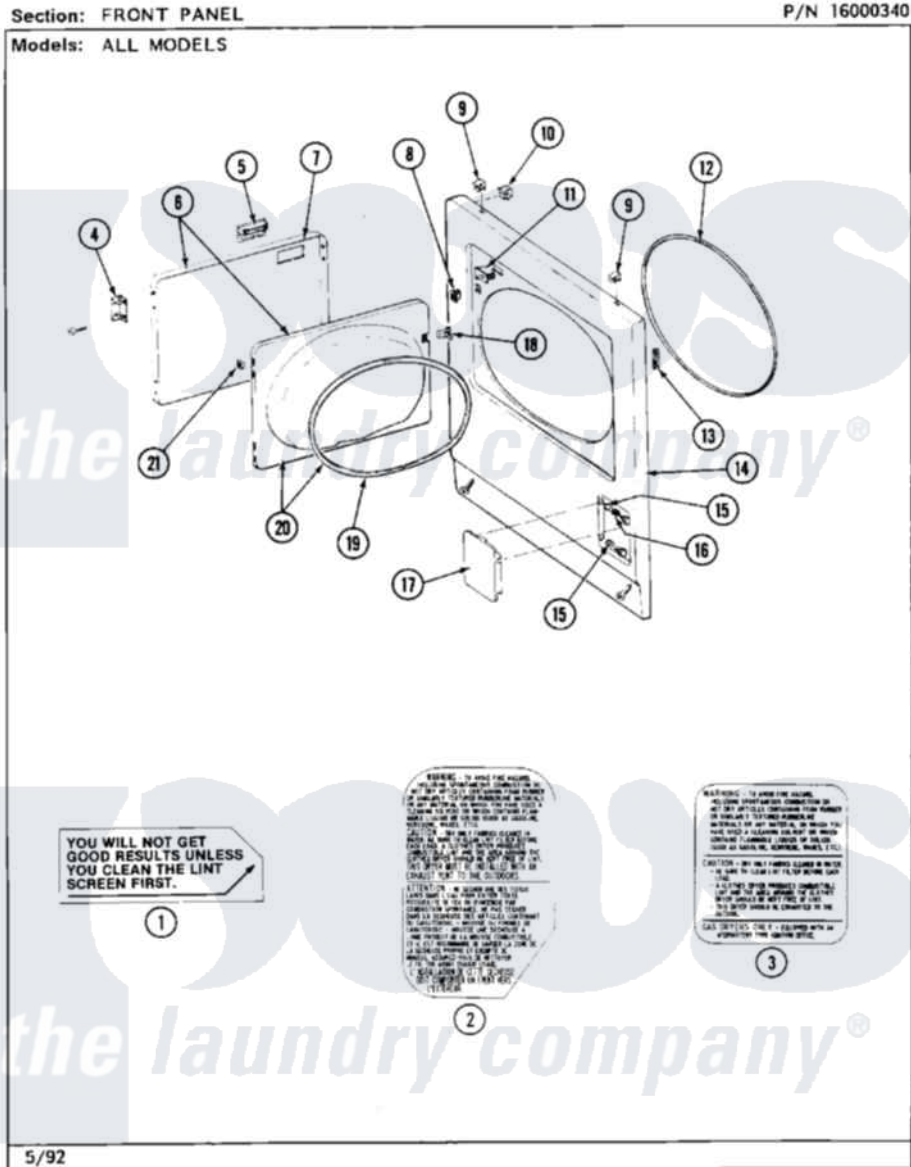

# Maytag MDG26CSAAL 05 - FRONT PANEL

24

Maytag [Commercial Maytag MDG26CSAAL Dryer Parts](#) Parts Diagram 05 - FRONT PANEL  
Click on the part number to view part

Item	Original Part Number	Replaced By	Status	Part Description
001	<a href="#">Y313340</a>			LABEL, LINT SCREEN INSTRUCTION
002	314941		Not Available	LABEL, INSTRUCTION
003	<a href="#">314942</a>			INSTRUCTION LABEL
"	NLA		Not Available	INSTRUCTION LABEL
004	307099	<a href="#">33001230</a>		Hinge, Door
"	<a href="#">Y314062</a>			Screw, Door Hinge And Panel
005	312960	<a href="#">489355</a>		Screw, 8 X 1/2
"	<a href="#">314946</a>			Handle White
"	<a href="#">314972</a>			Handle Door ALM
"	NLA		Not Available	(H. WHEAT)
006	NLA		Not Available	(ALM)
"	Y307111		Not Available	DOOR ASSY. COMPLETE (WHT)
007	<a href="#">314966</a>			Panel, Outer
"	NLA		Not Available	(ALM)
008	<a href="#">306436</a>			Door Latch Kit--W

009	212982	<a href="#">22001650</a>	Fastener, Spring
010	<a href="#">Y310376</a>		Clip, Door Switch Harness
011	<a href="#">Y305753</a>	<a href="#">W10169313</a>	Switch-Dor
012	<a href="#">314937</a>		Seal, Front Panel
013	<a href="#">Y313907</a>		Fastener, Twin
014	<a href="#">204439</a>		Screw And Fstner Assembly
"	<a href="#">307998L</a>		Front Panel----NA
"	NLA	Not Available	FRONT PANEL (WHT)
015	212949	<a href="#">22001866</a>	Screw, Relay
"	NLA	Not Available	BUSHING, ACCESS STUD
016	<a href="#">312369</a>		Sleeve, Access Panel Stud Part Not Used
017	NLA	Not Available	ACCESS DOOR (WHT)
018	314936	<a href="#">33001305</a>	Strike, Door
"	314944	<a href="#">33001305</a>	Strike, Door
019	314935	<a href="#">33001192</a>	Seal, Door
020	307098	Not Available	DOOR, INNER (W/SEAL)
021	<a href="#">Y313910</a>		Clip, Door Liner To Outer Panel