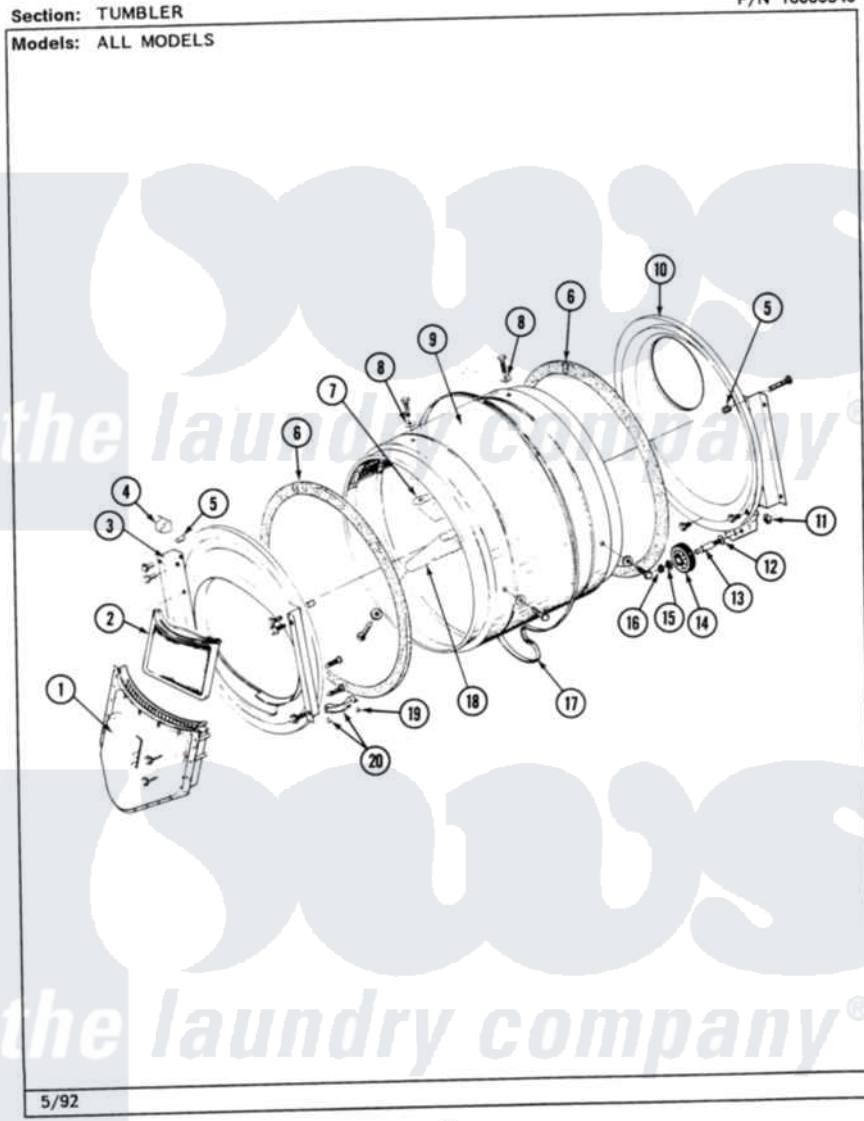

# Maytag MDG26CSAAL 06 - TUMBLER

P/N 16000340

26

Maytag [Commercial Maytag MDG26CSAAL Dryer Parts](#) Parts Diagram 06 - TUMBLER  
Click on the part number to view part

Item	Original Part Number	Replaced By	Status	Part Description
001	Y307112	<a href="#">33001016</a>		Outlet Duct Assembly
"	Y314110	<a href="#">33002917</a>		Screw, No.10-16
002	307108	<a href="#">33002970</a>		Lint Filte
003	307109	<a href="#">33001179</a>		Front, Tumbler
"	<a href="#">Y313561</a>			Screw---NA
"	NLA		Not Available	SCREW
"	Y310632	<a href="#">1163839</a>		Screw
004	<a href="#">Y310376</a>			Clip, Door Switch Harness
005	NLA		Not Available	COVER, THREAD
006	<a href="#">314820</a>			Seal, Tumbler
007	314803	<a href="#">33001012</a>		Baffle
"	<a href="#">Y310759</a>			Screw, Tumbler Baffles
008	<a href="#">314158</a>			Washer, Baffle To Tumbler
009	306663		Not Available	TUMBLER W/BAFFLES
"	314802		Not Available	TUMBLER W/OUT BAFFLES
010	<a href="#">211294</a>	<a href="#">90767</a>		Screw, 8A X 3/8 HeX Washer Head Tapping

"	Y307114	<a href="#">33001178</a>	Back, Tumbler
"	Y308544	<a href="#">33001178</a>	Back, Tumbler
011	312538	<a href="#">33001443</a>	Nut, Hex
012	Y313347	<a href="#">312535</a>	Washer, Vault Mounting Brk.
013	Y312948	<a href="#">6-3129480</a>	Shaft- Tumbler
014	Y303373	<a href="#">12001541</a>	Drum Roller/Washer Assembly--W
015	<a href="#">312535</a>		Washer, Vault Mounting Brk.
016	410233	<a href="#">9703438</a>	Ring-Retrn
017	<a href="#">Y312959</a>		Poly "V" Belt For Tumbler
018	314804	<a href="#">33001004</a>	Baffle, Tall
"	<a href="#">Y310759</a>		Screw, Tumbler Baffles
019	<a href="#">210720</a>		Rivet, Bearing To Tumbler Fmt
020	<a href="#">306508</a>		Tumbler Bearing Kit ---W