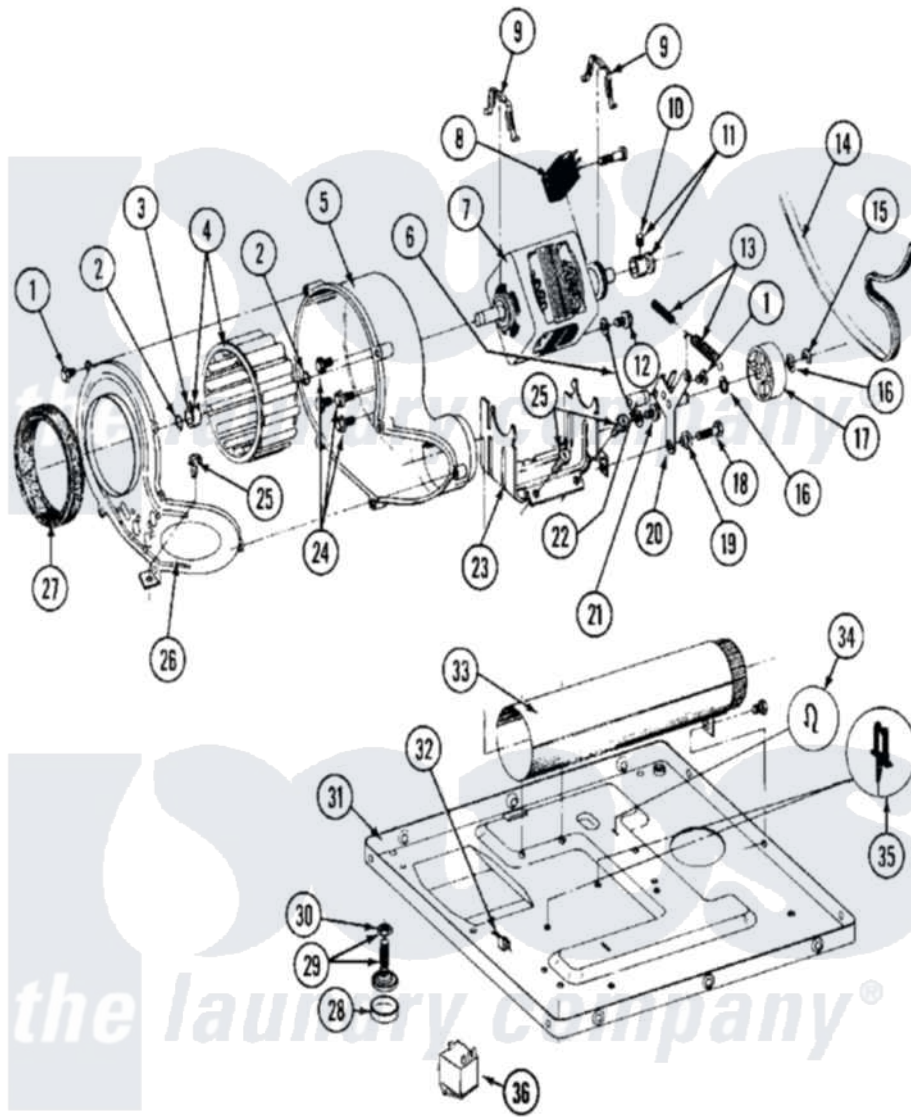

Maytag MDG26CSAAL 08 - MOTOR DRIVE, BLOWER & BASE FRAME

Maytag [Commercial Maytag MDG26CSAAL Dryer Parts](#) Parts Diagram 08 - MOTOR DRIVE, BLOWER & BASE FRAME
 Click on the part number to view part

Item	Original Part Number	Replaced By	Status	Part Description
001	Y312961	W10116751		Screw
002	410233	9703438		Ring-Retrn
003	312967			Clamp, Blower Housing
004	Y303836			Blower Wheel Assembly And Clamp
005	Y312893			Housing, Blower
006	901220			Ground Wire
007	Y303358	W10410999		Motor-Drive
008	NLA		Not Available	SWITCH, MOTOR START-PROD.
"	Y303877		Not Available	SWITCH, MOTOR EXTERNAL START No.303358-2, No.303358-4, 303358-7
"	Y303879			Switch, Motor External Start
009	Y015825			Clip, Motor To Motor Support
010	Y053241			Set Screw, Motor Pulley
011	Y305185	6-3051850		Pulley- MO
012	910343	488234		Screw 8-32 X 1/4

013	Y303945		IDLER SPRING ASSY. W/PLUG
014	Y312959		Poly "V" Belt For Tumbler
015	312958	354987	Ring, Retaining
016	Y312527		Washer, Idler Shaft
017	Y303705	6-3037050	Pulley- ID
018	Y014874		Screw, Idler Arm And Sleeve
019	Y312894	315772	Sleeve, Idler Arm
020	Y303363	6-3033630	Idler Arm
021	211294	90767	Screw, 8A X 3/8 HeX Washer Head Tapping
022	Y313582	W10116756	Spacer
023	NLA		Not Available
024	Y310632	1163839	SUPPORT, MOTOR
025	Y313561		Screw---NA
026	314778		Not Available
027	Y312901		COVER, BLOWER HOUSING
028	210684		Seal, Housing Cover
029	Y302699	22003428	Foot, Adjustable Leg
030	210385		Leg, Adjustable
031	Y303361		Not Available
032	Y310376		Lock Nut For Adjustable Leg
033	Y303442		BASE ASSY. (UPPER & LOWER)
034	410490		Clip, Door Switch Harness
035	Y313262	W10116752	EXHAUST DUCT ASSEMBLY
036	306199		Spring, Retainer Wire Harness
			Retainer-
			Relay, Heater