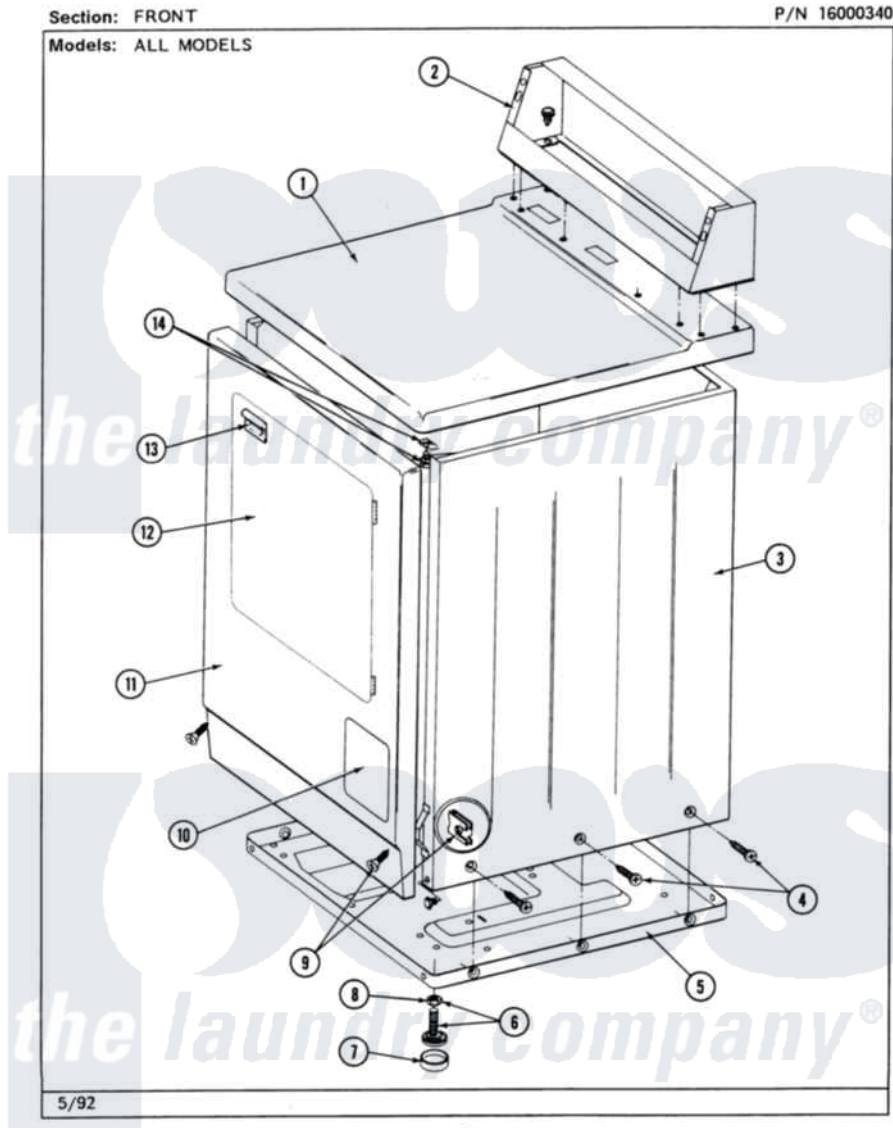

Maytag MDG26CSAAW 01 - FRONT

Maytag [Commercial Maytag MDG26CSAAW Dryer Parts](#) Parts Diagram 01 - FRONT
Click on the part number to view part

Item	Original Part Number	Replaced By	Status	Part Description
001	307104			Top Cover Assembly
"	NLA		Not Available	(ALM)
002	212276	W10116760		Screw
"	NLA		Not Available	CONTROL COVER (WHT)
003	NLA		Not Available	CABINET (WHT)
"	Y310632	1163839		Screw
004	213007			Xfor Cabinet See Cabinet, Back
005	Y303361		Not Available	BASE ASSY. (UPPER & LOWER)
006	Y305086			Adjustable Leg And Nut
007	Y314137			Foot, Rubber
008	Y052740	62739		Nut, Lock
009	204439			Screw And Fstner Assembly
010	NLA		Not Available	ACCESS DOOR (WHT)
011	307998L			Front Panel----NA
"	NLA		Not Available	FRONT PANEL (WHT)

012	308061	Not Available	DOOR ASSY. COMPLETE (WHT)
"	NLA	Not Available	(ALM)
013	314946		Handle White
"	314972		Handle Door ALM
"	NLA	Not Available	(H. WHEAT)
014	204445		Screw And Fastener Assembly