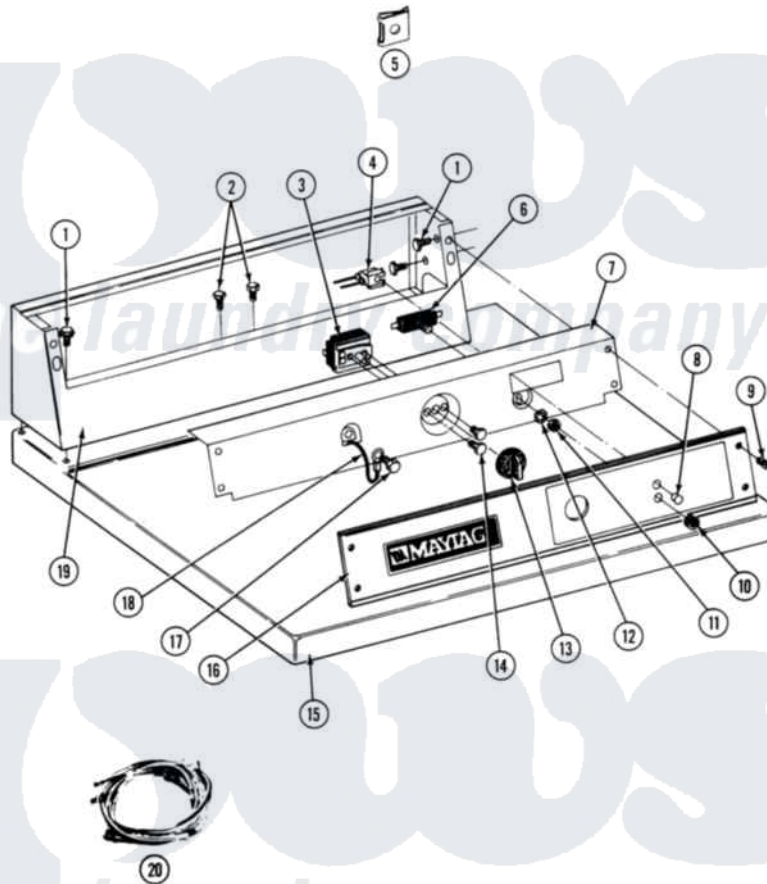

Maytag MDG26CSAAW 03 - CS CONTROL PANEL

Section: CS CONTROL PANEL

P/N 16000340

Models: MDE-MDG26CS

5/92

6

Maytag [Commercial Maytag MDG26CSAAW Dryer Parts](#) Parts Diagram 03 - CS CONTROL PANEL

[Click on the part number to view part](#)

Item	Original Part Number	Replaced By	Status	Part Description
001	212276	W10116760		Screw
002	Y314322	211251		Screw, Transformer
003	307237	W10327105		Switch, Cycle Selection
004	204075		Not Available	PILOT LAMP (DG MODELS ONLY)
005	215003			Fastener, Panel And Bracket
006	306940	W10149462		Switch, Push-To-Start
007	314912		Not Available	BRACKET, CONTROL PANEL (WHT)
"	NLA		Not Available	(ALM)
008	215564			Lens, Indicator Light
009	212277			Screw, No.8 X 1/2 Inch
010	Y312702			Knurled Nut, Start Switch
011	Y312706	422617		Nut
012	312751			Lockwasher, Start Switch
013	306938			Knob, Selector Switch
014	Y313588	488234		Screw 8-32 X 1/4

015	307105	Not Available	COVER, TOP ASSY. (WHT)
"	NLA	Not Available	(ALM)
016	NLA	Not Available	CONTROL PANEL
017	211252		Screw, Ground Wire
018	205810		Wire, Ground
019	NLA	Not Available	CONTROL COVER (WHT)
020	Y307175	Not Available	WIRE HARNESS, MAIN
"	NLA	Not Available	WIRE HARNESS