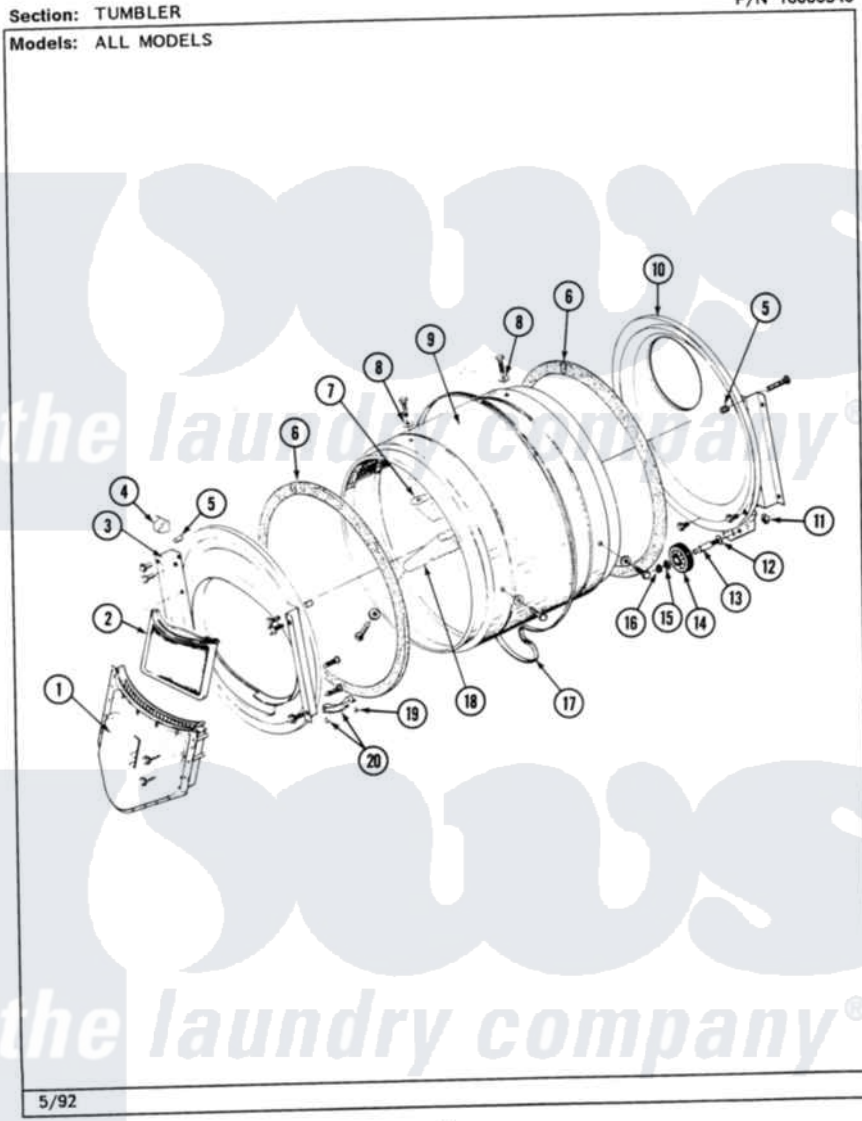

Maytag MDG26CSAAW 06 - TUMBLER

P/N 16000340

26

Maytag [Commercial Maytag MDG26CSAAW Dryer Parts](#) Parts Diagram 06 - TUMBLER
Click on the part number to view part

Item	Original Part Number	Replaced By	Status	Part Description
001	Y307112	33001016		Outlet Duct Assembly
"	Y314110	33002917		Screw, No.10-16
002	307108	33002970		Lint Filte
003	307109	33001179		Front, Tumbler
"	Y313561			Screw---NA
"	NLA		Not Available	SCREW
"	Y310632	1163839		Screw
004	Y310376			Clip, Door Switch Harness
005	NLA		Not Available	COVER, THREAD
006	314820			Seal, Tumbler
007	314803	33001012		Baffle
"	Y310759			Screw, Tumbler Baffles
008	314158			Washer, Baffle To Tumbler
009	306663		Not Available	TUMBLER W/BAFFLES
"	314802		Not Available	TUMBLER W/OUT BAFFLES
010	211294	90767		Screw, 8A X 3/8 HeX Washer Head Tapping

"	Y307114	33001178	Back, Tumbler
"	Y308544	33001178	Back, Tumbler
011	312538	33001443	Nut, Hex
012	Y313347	312535	Washer, Vault Mounting Brk.
013	Y312948	6-3129480	Shaft- Tumbler
014	Y303373	12001541	Drum Roller/Washer Assembly--W
015	312535		Washer, Vault Mounting Brk.
016	410233	9703438	Ring-Retrn
017	Y312959		Poly "V" Belt For Tumbler
018	314804	33001004	Baffle, Tall
"	Y310759		Screw, Tumbler Baffles
019	210720		Rivet, Bearing To Tumbler Fmt
020	306508		Tumbler Bearing Kit ---W