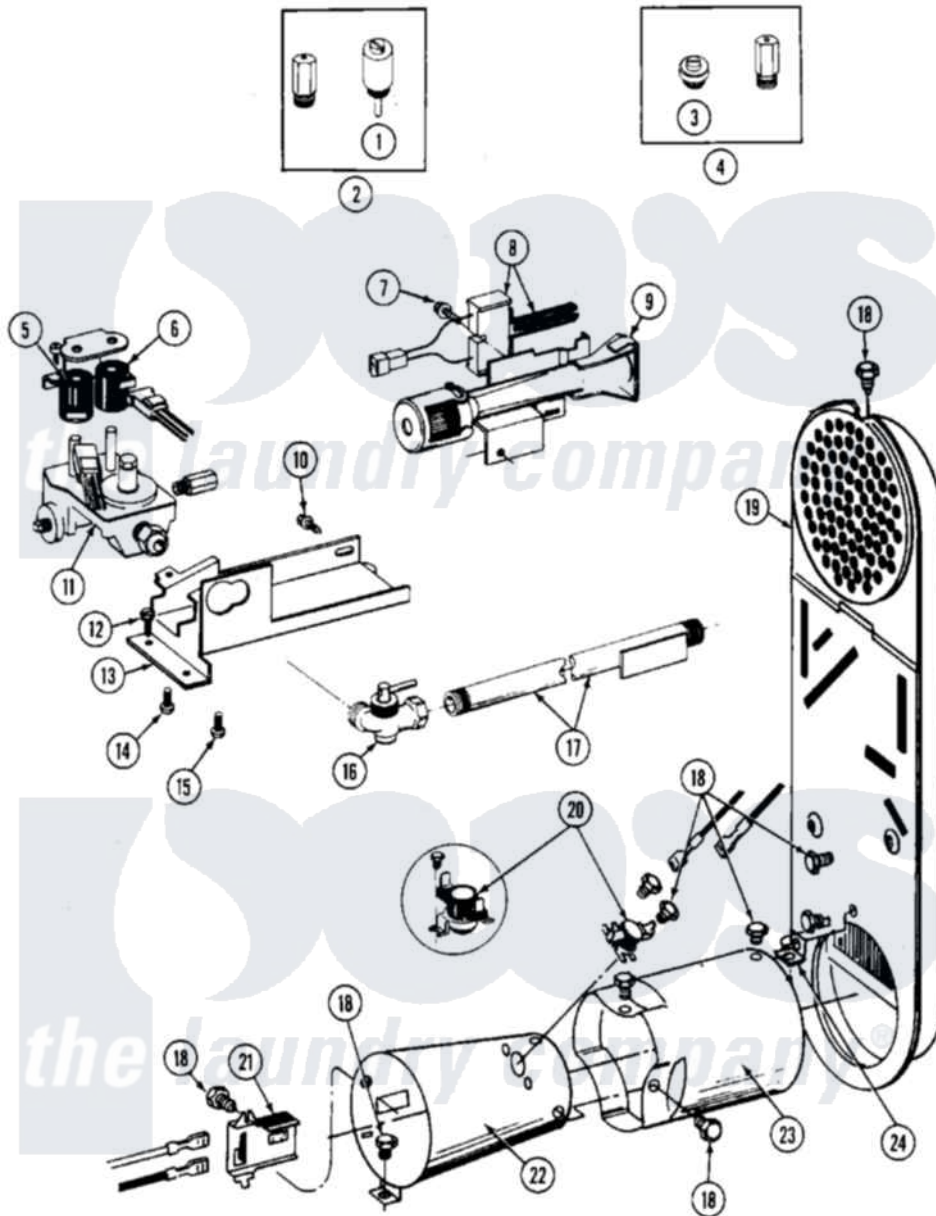

Maytag MDG26CSAAW 07 - GAS VALVE

Maytag [Commercial Maytag MDG26CSAAW Dryer Parts](#) Parts Diagram 07 - GAS VALVE
 Click on the part number to view part

Item	Original Part Number	Replaced By	Status	Part Description
001	306184		Not Available	PLUG, BLOCKING (LPG REGULATOR)
002	Y308378	W10402145		LP Gas Con
003	314602	694424		Leak, Limiter
004	Y308377		Not Available	CONVERSION KIT (LP TO NATURAL)
005	306106			Coil, Holding And Booster--W
006	306105	694540		Coil, 60 Hz
007	304971			Screw Note: Screw, Igniter
008	304970	4391996		Ignitor
009	304974	33002793		Burner Assembly
010	Y310632	1163839		Screw
011	308345			Valve, Gas
012	Y313561			Screw---NA
013	314566			Gas Control Bracket
014	314082	90767		Screw, 8A X 3/8 HeX Washer Head Tapping

015	Y313559		Screw
016	Y303349		Angle Shut-Off, Gas Valve
017	Y303383	33001735	Pipe And Bracket Assembly Series 18 Not Needed Use Vavle
018	211294	90767	Screw, 8A X 3/8 HeX Washer Head Tapping
019	307119		Duct, Inlet Assembly
"	Y308504	Not Available	INLET DUCT ASSEMBLY
020	305169		Thermostat, Hi-Limit Gas
021	Y303377	338906	Radiant, Sensor
022	Y303368		Cone, Combustion
"	Y308548		Combustion Cone Assembly
023	Y303841		Cone, Extension
024	Y312890		Retainer, Heater Chamber