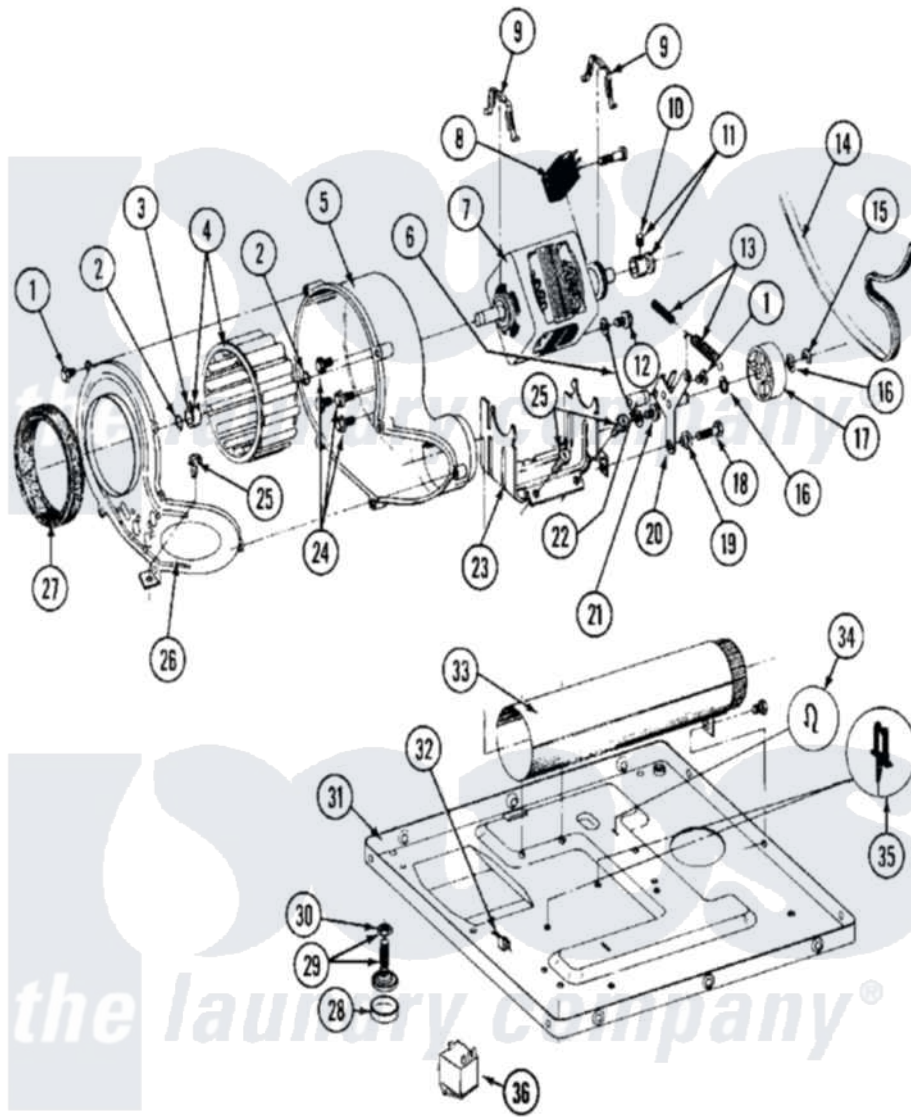

Maytag MDG26CSAAW 08 - MOTOR DRIVE, BLOWER & BASE FRAME

Maytag Commercial Maytag MDG26CSAAW Dryer Parts Diagram 08 - MOTOR DRIVE, BLOWER & BASE FRAME

Click on the part number to view part

Item	Original Part Number	Replaced By	Status	Part Description
001	Y312961	W10116751		Screw
002	410233	9703438		Ring-Retrn
003	312967			Clamp, Blower Housing
004	Y303836			Blower Wheel Assembly And Clamp
005	Y312893			Housing, Blower
006	901220			Ground Wire
007	Y303358	W10410999		Motor-Drive
008	NLA		Not Available	SWITCH, MOTOR START-PROD.
"	Y303877		Not Available	SWITCH, MOTOR EXTERNAL START No.303358-2, No.303358-4, 303358-7
"	Y303879			Switch, Motor External Start
009	Y015825			Clip, Motor To Motor Support
010	Y053241			Set Screw, Motor Pulley
011	Y305185	6-3051850		Pulley- MO

012	910343	488234	Screw 8-32 X 1/4
013	Y303945		IDLER SPRING ASSY. W/PLUG
014	Y312959		Poly "V" Belt For Tumbler
015	312958	354987	Ring, Retaining
016	Y312527		Washer, Idler Shaft
017	Y303705	6-3037050	Pulley- ID
018	Y014874		Screw, Idler Arm And Sleeve
019	Y312894	315772	Sleeve, Idler Arm
020	Y303363	6-3033630	Idler Arm
021	211294	90767	Screw, 8A X 3/8 HeX Washer Head Tapping
022	Y313582	W10116756	Spacer
023	NLA		Not Available
024	Y310632	1163839	SUPPORT, MOTOR
025	Y313561		Screw
026	314778		Not Available
027	Y312901		COVER, BLOWER HOUSING
028	210684		Seal, Housing Cover
029	Y302699	22003428	Foot, Adjustable Leg
030	210385		Leg, Adjustable
031	Y303361		Not Available
032	Y310376		Lock Nut For Adjustable Leg
033	Y303442		BASE ASSY. (UPPER & LOWER)
034	410490		Clip, Door Switch Harness
035	Y313262	W10116752	EXHAUST DUCT ASSEMBLY
036	306199		Spring, Retainer Wire Harness
			Retainer-
			Relay, Heater