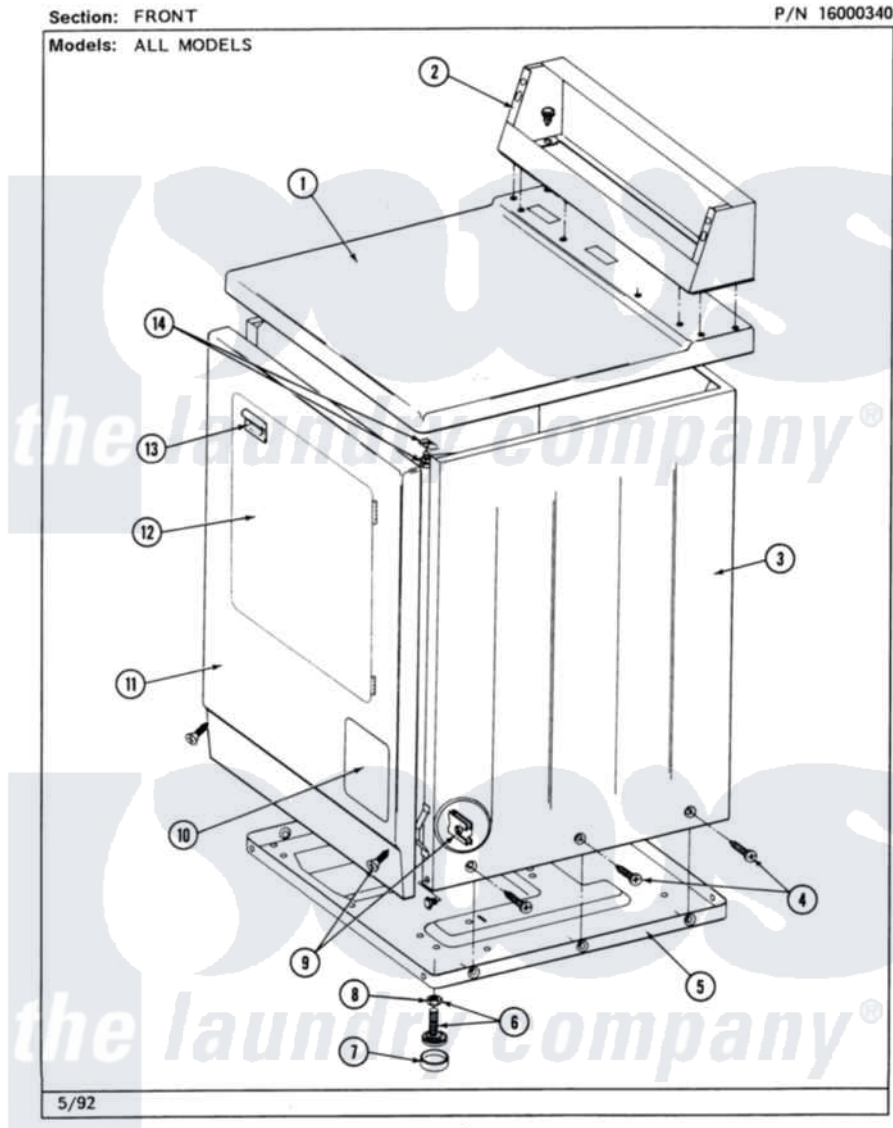

Maytag MDG26CSABG 01 - FRONT

2

Maytag Commercial Maytag MDG26CSABG Dryer Parts Parts Diagram 01 - FRONT
Click on the part number to view part

Item	Original Part Number	Replaced By	Status	Part Description
001	307104			Top Cover Assembly
"	NLA		Not Available	(ALM)
002	212276	W10116760		Screw
"	NLA		Not Available	CONTROL COVER (WHT)
003	NLA		Not Available	CABINET (WHT)
"	Y310632	1163839		Screw
004	213007			Xfor Cabinet See Cabinet, Back
005	Y303361		Not Available	BASE ASSY. (UPPER & LOWER)
006	Y305086			Adjustable Leg And Nut
007	Y314137			Foot, Rubber
008	Y052740	62739		Nut, Lock
009	204439			Screw And Fstner Assembly
010	NLA		Not Available	ACCESS DOOR (WHT)
011	307998L			Front Panel----NA
"	NLA		Not Available	FRONT PANEL (WHT)

012	308061	Not Available	DOOR ASSY. COMPLETE (WHT)
"	NLA	Not Available	(ALM)
013	314946		Handle White
"	314972		Handle Door ALM
"	NLA	Not Available	(H. WHEAT)
014	204445		Screw And Fastener Assembly