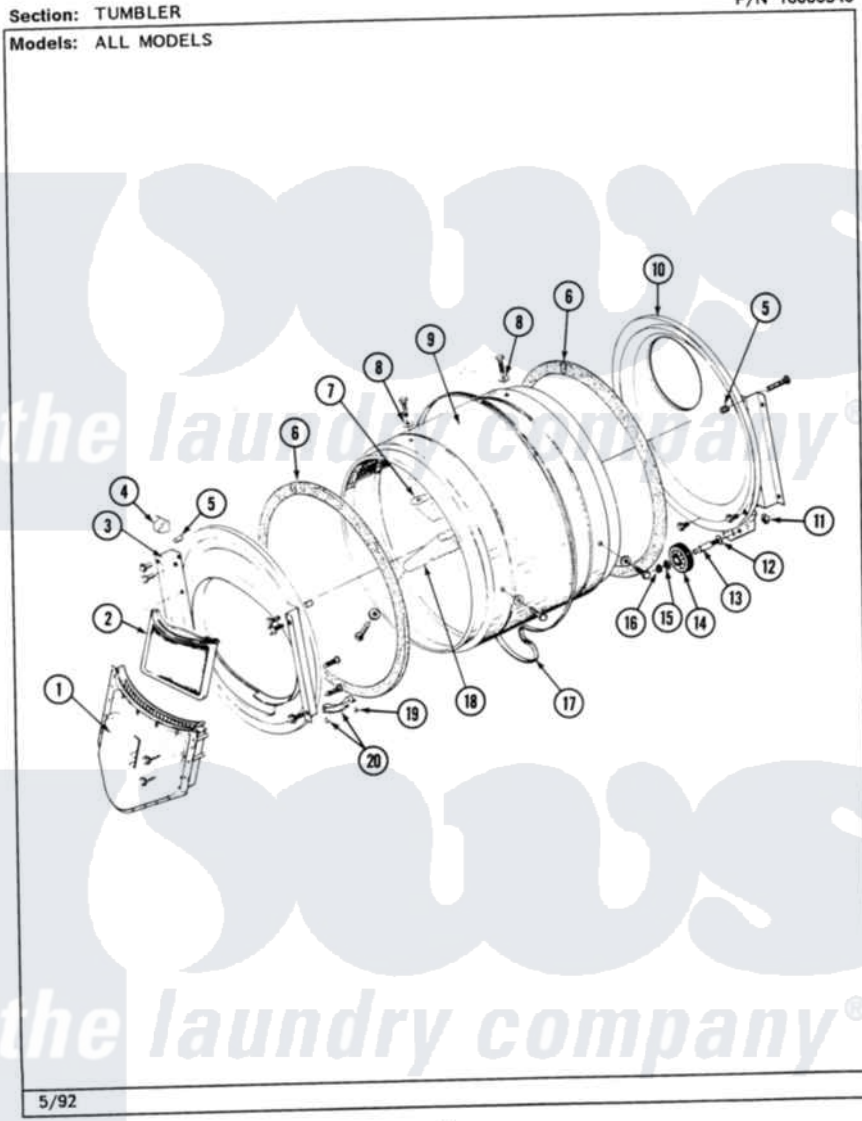

Maytag MDG26CSABG 06 - TUMBLER

P/N 16000340

26

Maytag [Commercial Maytag MDG26CSABG Dryer Parts](#) Parts Diagram 06 - TUMBLER
Click on the part number to view part

Item	Original Part Number	Replaced By	Status	Part Description
001	Y307112	33001016		Outlet Duct Assembly
"	Y314110	33002917		Screw, No.10-16
002	307108	33002970		Lint Filte
003	307109	33001179		Front, Tumbler
"	Y313561			Screw---NA
"	NLA		Not Available	SCREW
"	Y310632	1163839		Screw
004	Y310376			Clip, Door Switch Harness
005	NLA		Not Available	COVER, THREAD
006	314820			Seal, Tumbler
007	314803	33001012		Baffle
"	Y310759			Screw, Tumbler Baffles
008	314158			Washer, Baffle To Tumbler
009	306663		Not Available	TUMBLER W/BAFFLES
"	314802		Not Available	TUMBLER W/OUT BAFFLES
010	211294	90767		Screw, 8A X 3/8 HeX Washer Head Tapping

"	Y307114	33001178	Back, Tumbler
"	Y308544	33001178	Back, Tumbler
011	312538	33001443	Nut, Hex
012	Y313347	312535	Washer, Vault Mounting Brk.
013	Y312948	6-3129480	Shaft- Tumbler
014	Y303373	12001541	Drum Roller/Washer Assembly--W
015	312535		Washer, Vault Mounting Brk.
016	410233	9703438	Ring-Retrn
017	Y312959		Poly "V" Belt For Tumbler
018	314804	33001004	Baffle, Tall
"	Y310759		Screw, Tumbler Baffles
019	210720		Rivet, Bearing To Tumbler Fmt
020	306508		Tumbler Bearing Kit ---W