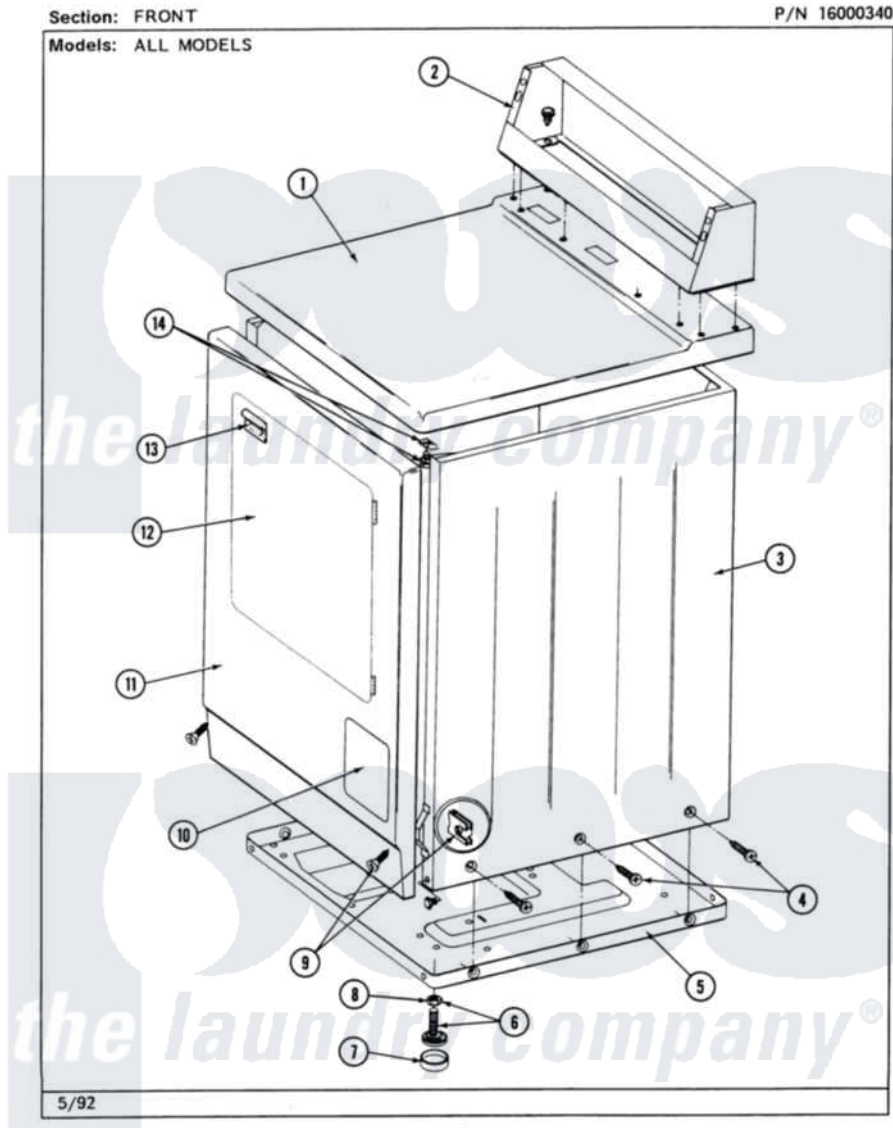

# Maytag MDG26CSABL 01 - FRONT

2

Maytag [Commercial Maytag MDG26CSABL Dryer Parts](#) Parts Diagram 01 - FRONT  
Click on the part number to view part

Item	Original Part Number	Replaced By	Status	Part Description
001	<a href="#">307104</a>			Top Cover Assembly
"	NLA		Not Available	(ALM)
002	212276	<a href="#">W10116760</a>		Screw
"	NLA		Not Available	CONTROL COVER (WHT)
003	NLA		Not Available	CABINET (WHT)
"	Y310632	<a href="#">1163839</a>		Screw
004	<a href="#">213007</a>			Xfor Cabinet See Cabinet, Back
005	Y303361		Not Available	BASE ASSY. (UPPER & LOWER)
006	<a href="#">Y305086</a>			Adjustable Leg And Nut
007	<a href="#">Y314137</a>			Foot, Rubber
008	<a href="#">Y052740</a>	<a href="#">62739</a>		Nut, Lock
009	<a href="#">204439</a>			Screw And Fstner Assembly
010	NLA		Not Available	ACCESS DOOR (WHT)
011	<a href="#">307998L</a>			Front Panel----NA
"	NLA		Not Available	FRONT PANEL (WHT)

012	308061	Not Available	DOOR ASSY. COMPLETE (WHT)
"	NLA	Not Available	(ALM)
013	<a href="#">314946</a>		Handle White
"	<a href="#">314972</a>		Handle Door ALM
"	NLA	Not Available	(H. WHEAT)
014	<a href="#">204445</a>		Screw And Fastener Assembly