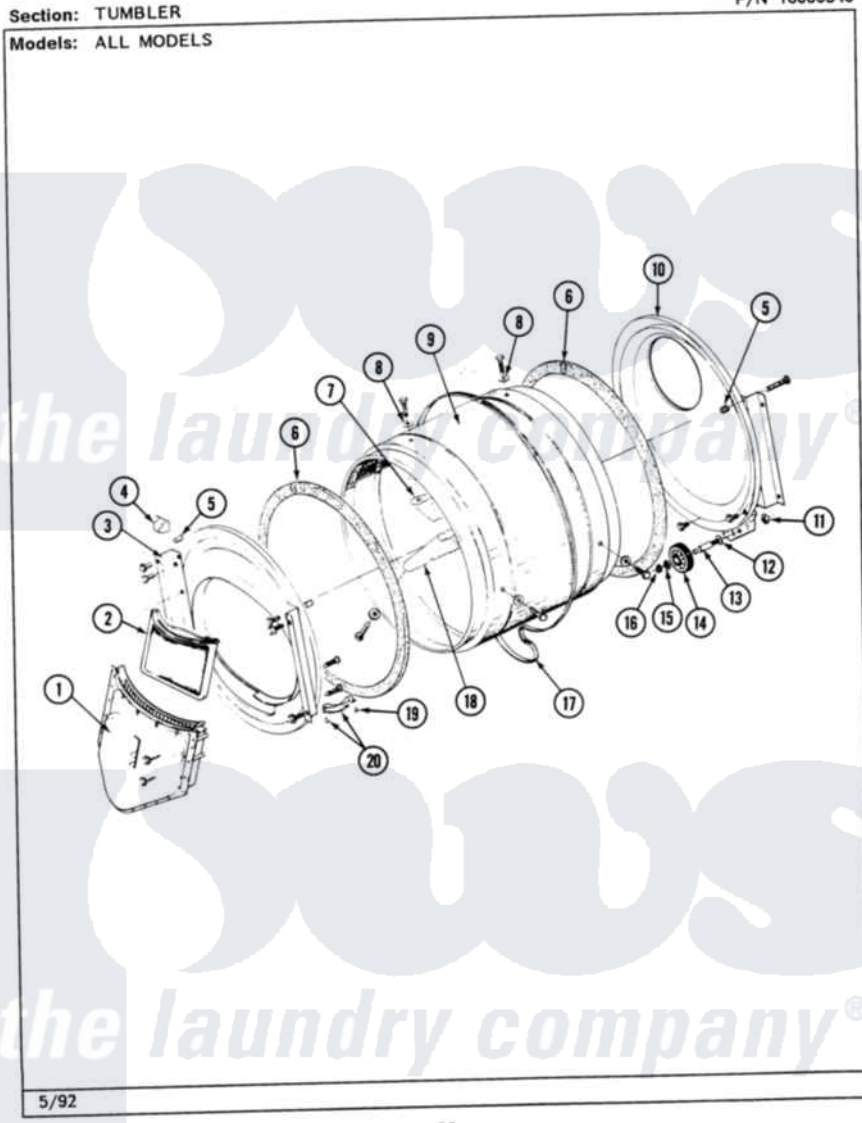

# Maytag MDG26CSABL 06 - TUMBLER

P/N 16000340

26

Maytag [Commercial Maytag MDG26CSABL Dryer Parts](#) Parts Diagram 06 - TUMBLER  
Click on the part number to view part

Item	Original Part Number	Replaced By	Status	Part Description
001	Y307112	<a href="#">33001016</a>		Outlet Duct Assembly
"	Y314110	<a href="#">33002917</a>		Screw, No.10-16
002	307108	<a href="#">33002970</a>		Lint Filte
003	307109	<a href="#">33001179</a>		Front, Tumbler
"	<a href="#">Y313561</a>			Screw---NA
"	NLA		Not Available	SCREW
"	Y310632	<a href="#">1163839</a>		Screw
004	<a href="#">Y310376</a>			Clip, Door Switch Harness
005	NLA		Not Available	COVER, THREAD
006	<a href="#">314820</a>			Seal, Tumbler
007	314803	<a href="#">33001012</a>		Baffle
"	<a href="#">Y310759</a>			Screw, Tumbler Baffles
008	<a href="#">314158</a>			Washer, Baffle To Tumbler
009	306663		Not Available	TUMBLER W/BAFFLES
"	314802		Not Available	TUMBLER W/OUT BAFFLES
010	<a href="#">211294</a>	<a href="#">90767</a>		Screw, 8A X 3/8 HeX Washer Head Tapping

"	Y307114	<a href="#">33001178</a>	Back, Tumbler
"	Y308544	<a href="#">33001178</a>	Back, Tumbler
011	312538	<a href="#">33001443</a>	Nut, Hex
012	Y313347	<a href="#">312535</a>	Washer, Vault Mounting Brk.
013	Y312948	<a href="#">6-3129480</a>	Shaft- Tumbler
014	Y303373	<a href="#">12001541</a>	Drum Roller/Washer Assembly--W
015	<a href="#">312535</a>		Washer, Vault Mounting Brk.
016	410233	<a href="#">9703438</a>	Ring-Retrn
017	<a href="#">Y312959</a>		Poly "V" Belt For Tumbler
018	314804	<a href="#">33001004</a>	Baffle, Tall
"	<a href="#">Y310759</a>		Screw, Tumbler Baffles
019	<a href="#">210720</a>		Rivet, Bearing To Tumbler Fmt
020	<a href="#">306508</a>		Tumbler Bearing Kit ---W