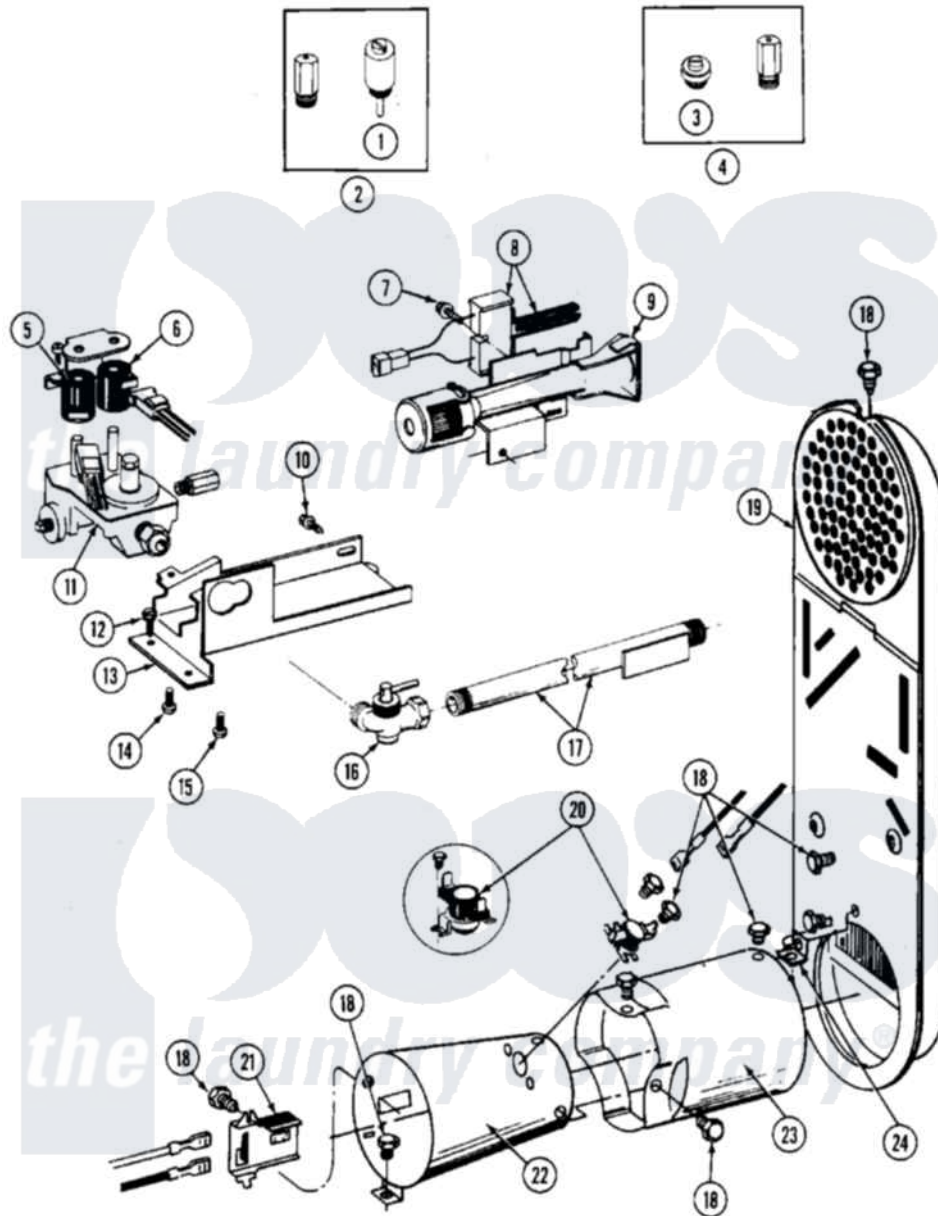

# Maytag MDG26CSABL 07 - GAS VALVE

Maytag [Commercial Maytag MDG26CSABL Dryer Parts](#) Parts Diagram 07 - GAS VALVE  
 Click on the part number to view part

Item	Original Part Number	Replaced By	Status	Part Description
001	306184		Not Available	PLUG, BLOCKING (LPG REGULATOR)
002	Y308378	<a href="#">W10402145</a>		LP Gas Con
003	314602	<a href="#">694424</a>		Leak, Limiter
004	Y308377		Not Available	CONVERSION KIT (LP TO NATURAL)
005	<a href="#">306106</a>			Coil, Holding And Booster--W
006	306105	<a href="#">694540</a>		Coil, 60 Hz
007	<a href="#">304971</a>			Screw Note: Screw, Igniter
008	304970	<a href="#">4391996</a>		Ignitor
009	304974	<a href="#">33002793</a>		Burner Assembly
010	Y310632	<a href="#">1163839</a>		Screw
011	<a href="#">308345</a>			Valve, Gas
012	<a href="#">Y313561</a>			Screw---NA
013	<a href="#">314566</a>			Gas Control Bracket
014	314082	<a href="#">90767</a>		Screw, 8A X 3/8 HeX Washer Head Tapping

015	<a href="#">Y313559</a>		Screw
016	<a href="#">Y303349</a>		Angle Shut-Off, Gas Valve
017	Y303383	<a href="#">33001735</a>	Pipe And Bracket Assembly Series 18 Not Needed Use Vavle
018	<a href="#">211294</a>	<a href="#">90767</a>	Screw, 8A X 3/8 HeX Washer Head Tapping
019	<a href="#">307119</a>		Duct, Inlet Assembly
"	Y308504	Not Available	INLET DUCT ASSEMBLY
020	<a href="#">305169</a>		Thermostat, Hi-Limit Gas
021	Y303377	<a href="#">338906</a>	Radiant, Sensor
022	<a href="#">Y303368</a>		Cone, Combustion
"	<a href="#">Y308548</a>		Combustion Cone Assembly
023	<a href="#">Y303841</a>		Cone, Extension
024	<a href="#">Y312890</a>		Retainer, Heater Chamber