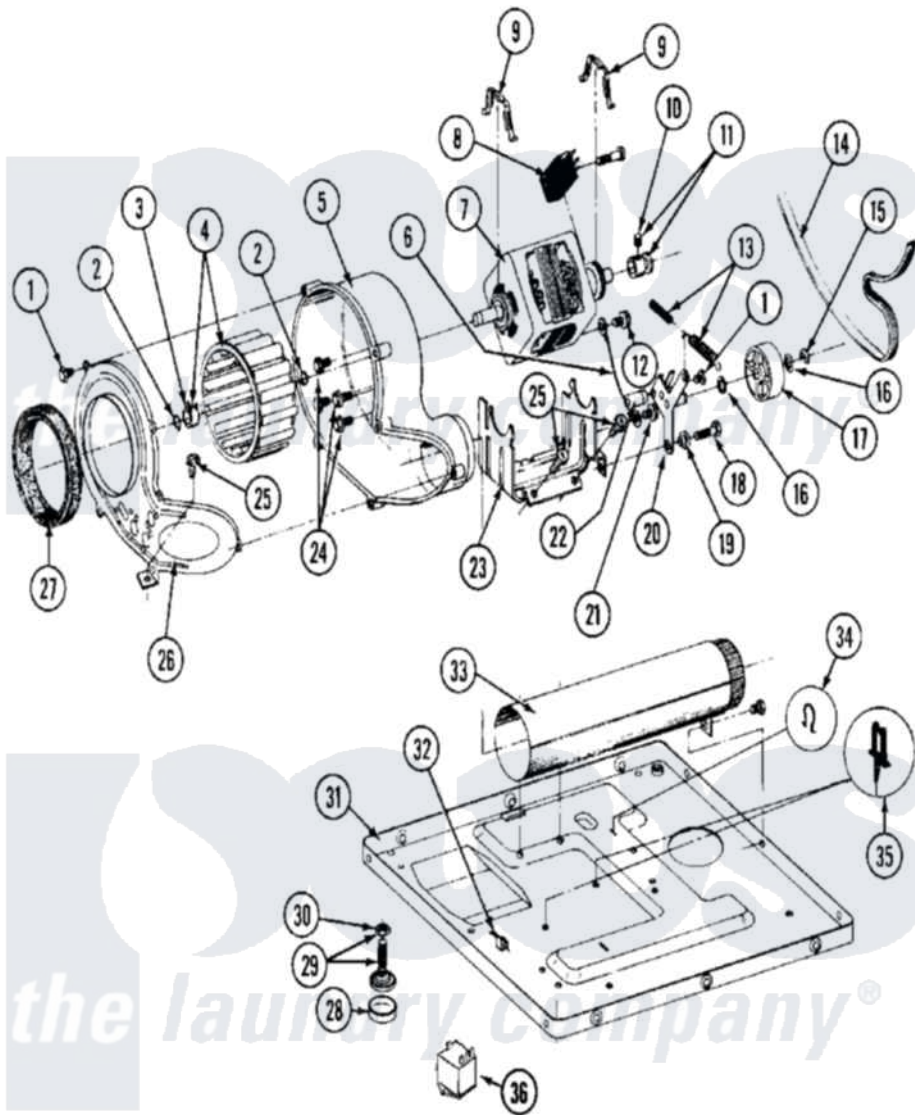

Maytag MDG26CSABL 08 - MOTOR DRIVE, BLOWER & BASE FRAME

Maytag Commercial Maytag MDG26CSABL Dryer Parts Parts Diagram 08 - MOTOR DRIVE, BLOWER & BASE FRAME
 Click on the part number to view part

Item	Original Part Number	Replaced By	Status	Part Description
001	Y312961	W10116751		Screw
002	410233	9703438		Ring-Retrn
003	312967			Clamp, Blower Housing
004	Y303836			Blower Wheel Assembly And Clamp
005	Y312893			Housing, Blower
006	901220			Ground Wire
007	Y303358	W10410999		Motor-Drve
008	306207		Not Available	(PROD. No.303358-8 & No.303358-9)
"	NLA		Not Available	SWITCH, MOTOR START-PROD.
"	Y303877		Not Available	SWITCH, MOTOR EXTERNAL START No.303358-2, No.303358-4, 303358-7
"	Y303879			Switch, Motor External Start
009	Y015825			Clip, Motor To Motor Support
010	Y053241			Set Screw, Motor Pulley

011	Y305185	6-3051850	Pulley- MO
012	910343	488234	Screw 8-32 X 1/4
013	Y303945		IDLER SPRING ASSY. W/PLUG
014	Y312959		Poly "V" Belt For Tumbler
015	312958	354987	Ring, Retaining
016	Y312527		Washer, Idler Shaft
017	Y303705	6-3037050	Pulley- ID
018	Y014874		Screw, Idler Arm And Sleeve
019	Y312894	315772	Sleeve, Idler Arm
020	Y303363	6-3033630	Idler Arm
021	211294	90767	Screw, 8A X 3/8 HeX Washer Head Tapping
022	Y313582	W10116756	Spacer
023	NLA		Not Available SUPPORT, MOTOR
024	Y310632	1163839	Screw
025	Y313561		Screw---NA
026	314778		Not Available COVER, BLOWER HOUSING
027	Y312901		Seal, Housing Cover
028	210684		Foot, Adjustable Leg
029	Y302699	22003428	Leg, Adjustable
030	210385		Lock Nut For Adjustable Leg
031	Y303361		Not Available BASE ASSY. (UPPER & LOWER)
032	Y310376		Clip, Door Switch Harness
033	Y303442		EXHAUST DUCT ASSEMBLY
034	410490		Spring, Retainer Wire Harness
035	Y313262	W10116752	Retainer-
036	306199		Relay, Heater