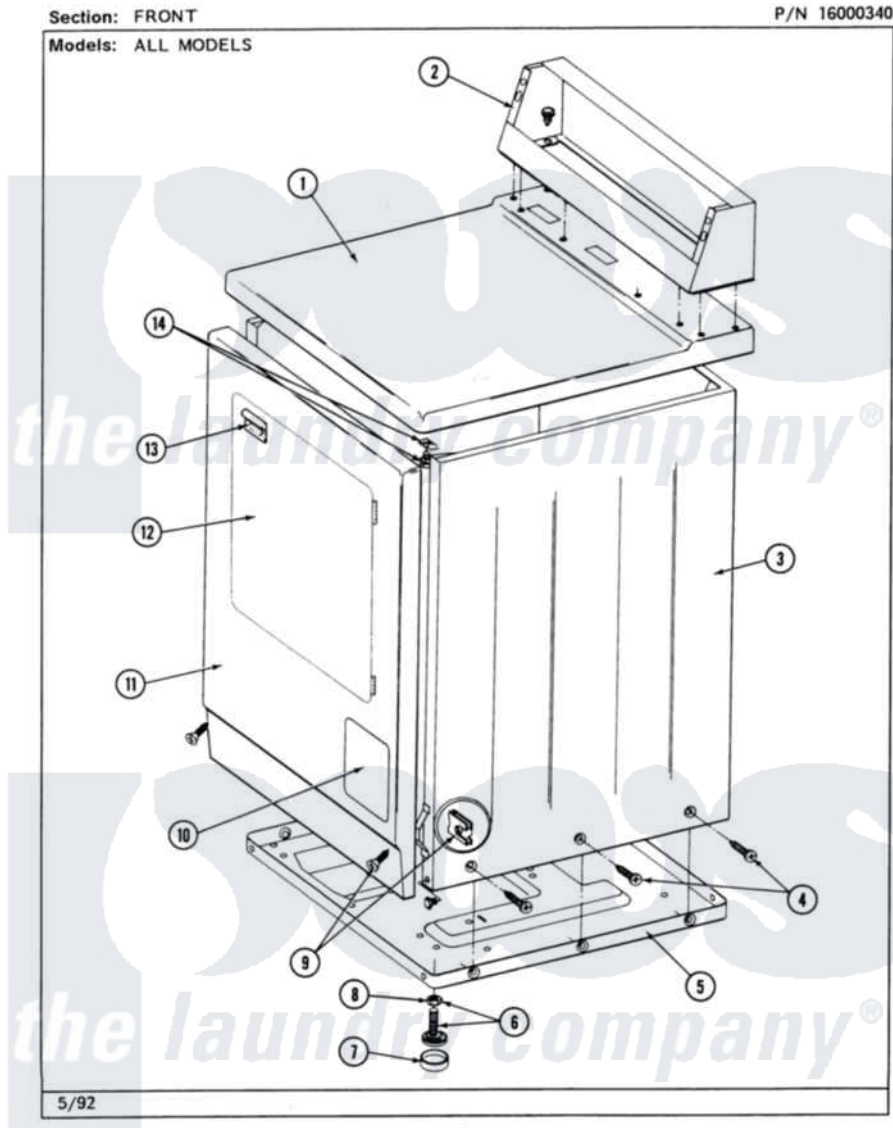

Maytag MDG26CSABW 01 - FRONT

2

Maytag [Commercial Maytag MDG26CSABW Dryer Parts](#) Parts Diagram 01 - FRONT
Click on the part number to view part

Item	Original Part Number	Replaced By	Status	Part Description
001	307104			Top Cover Assembly
"	NLA		Not Available	(ALM)
002	212276	W10116760		Screw
"	NLA		Not Available	CONTROL COVER (WHT)
003	NLA		Not Available	CABINET (WHT)
"	Y310632	1163839		Screw
004	213007			Xfor Cabinet See Cabinet, Back
005	Y303361		Not Available	BASE ASSY. (UPPER & LOWER)
006	Y305086			Adjustable Leg And Nut
007	Y314137			Foot, Rubber
008	Y052740	62739		Nut, Lock
009	204439			Screw And Fstner Assembly
010	NLA		Not Available	ACCESS DOOR (WHT)
011	307998L			Front Panel----NA
"	NLA		Not Available	FRONT PANEL (WHT)

012	308061	Not Available	DOOR ASSY. COMPLETE (WHT)
"	NLA	Not Available	(ALM)
013	314946		Handle White
"	314972		Handle Door ALM
"	NLA	Not Available	(H. WHEAT)
014	204445		Screw And Fastener Assembly