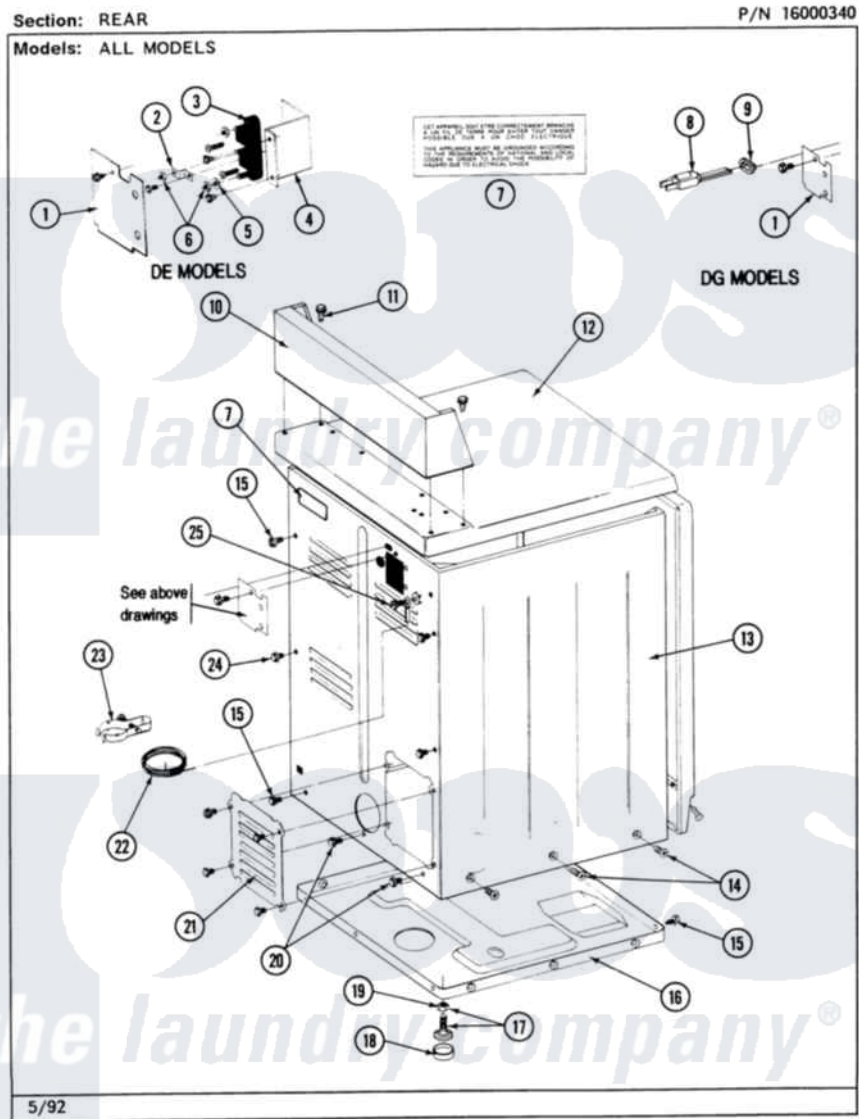

# Maytag MDG26CSABW 02 - REAR

4

Maytag [Commercial Maytag MDG26CSABW Dryer Parts](#) Parts Diagram 02 - REAR  
 Click on the part number to view part

Item	Original Part Number	Replaced By	Status	Part Description
001	<a href="#">Y313561</a>			Screw---NA
"	Y312905		Not Available	COVER, TERMINAL
002	Y311423	<a href="#">489483</a>		Screw 10-32 X 1/2
"	<a href="#">Y312184</a>			Strap, Grounding
003	<a href="#">400008</a>			Block, Terminal
"	<a href="#">Y312209</a>	<a href="#">W10001200</a>		Screw
004	<a href="#">Y313561</a>			Screw---NA
"	Y310632	<a href="#">1163839</a>		Screw
"	<a href="#">Y312904</a>			Bracket, Terminal Block
005	<a href="#">Y311270</a>			Washer, Terminal Block
006	<a href="#">311484</a>	<a href="#">112432</a>		Nut
007	<a href="#">214519</a>			LABEL, ELECTRICAL INSTR. PART NOT USED-GAS MODELS ONLY
008	302521		Not Available	CORD, POWER PART NOT USED-GAS MODELS ONLY
009	<a href="#">211881</a>			Grommet, Cord Part Not Used- Gas Models Only

010	NLA		Not Available	CONTROL COVER (WHT)
011	212276	<a href="#">W10116760</a>		Screw
012	307105		Not Available	COVER, TOP ASSY. (WHT)
"	NLA		Not Available	(ALM)
013	NLA		Not Available	CABINET (WHT)
014	<a href="#">213007</a>			Xfor Cabinet See Cabinet, Back
015	<a href="#">Y313561</a>			Screw---NA
016	Y303361		Not Available	BASE ASSY. (UPPER & LOWER)
017	<a href="#">Y305086</a>			Adjustable Leg And Nut
018	<a href="#">Y314137</a>			Foot, Rubber
019	<a href="#">Y052740</a>	<a href="#">62739</a>		Nut, Lock
020	Y310632	<a href="#">1163839</a>		Screw
021	<a href="#">211294</a>	<a href="#">90767</a>		Screw, 8A X 3/8 HeX Washer Head Tapping
"	Y312951		Not Available	ACCESS COVER, BACK
"	<a href="#">Y313559</a>			Screw
022	<a href="#">311155</a>			Ground Wire And Clamp
023	<a href="#">301548</a>			Clamp, Ground Wire
"	NLA		Not Available	SCREW
024	Y310632	<a href="#">1163839</a>		Screw
025	NLA		Not Available	SCREW & WASHER ASSY.