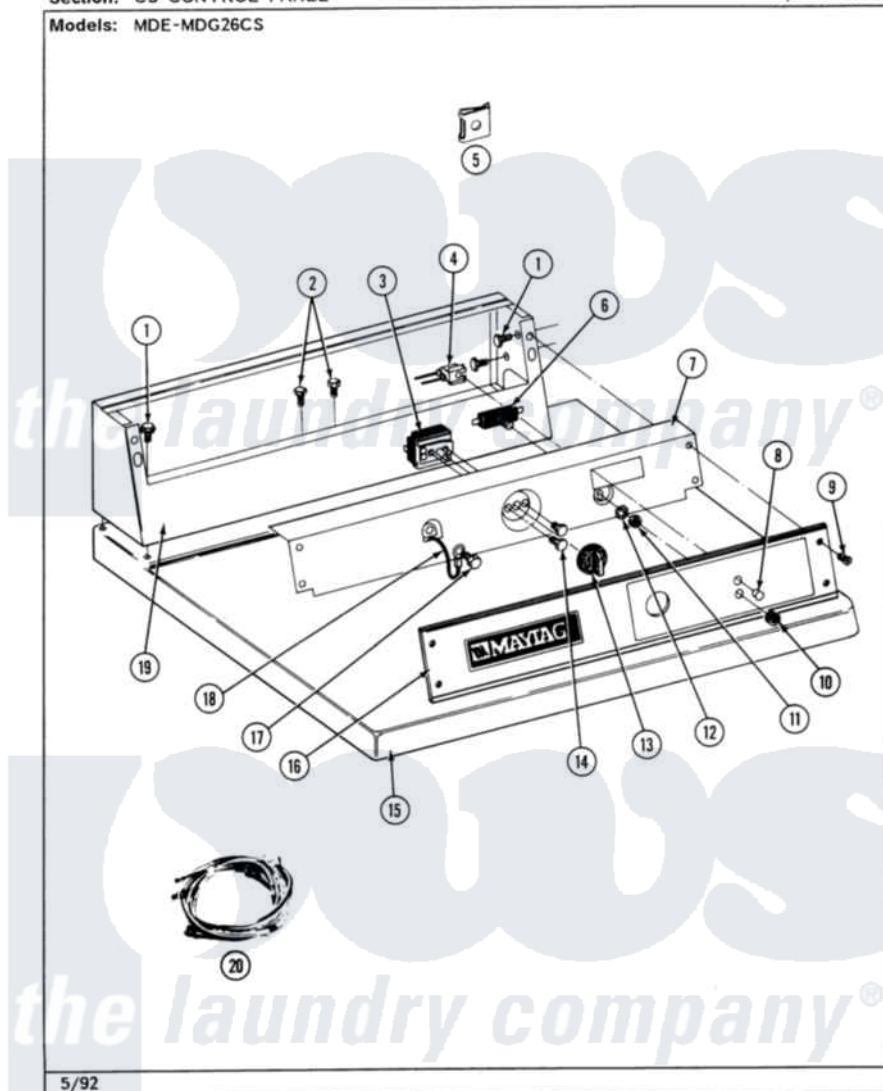

# Maytag MDG26CSABW 03 - CS CONTROL PANEL

Section: CS CONTROL PANEL

P/N 16000340

Models: MDE-MDG26CS

5/92

6

Maytag [Commercial Maytag MDG26CSABW Dryer Parts](#) Parts Diagram 03 - CS CONTROL PANEL

[Click on the part number to view part](#)

Item	Original Part Number	Replaced By	Status	Part Description
001	212276	<a href="#">W10116760</a>		Screw
002	Y314322	<a href="#">211251</a>		Screw, Transformer
003	307237	<a href="#">W10327105</a>		Switch, Cycle Selection
004	204075		Not Available	PILOT LAMP (DG MODELS ONLY)
005	<a href="#">215003</a>			Fastener, Panel And Bracket
006	306940	<a href="#">W10149462</a>		Switch, Push-To-Start
007	314912		Not Available	BRACKET, CONTROL PANEL (WHT)
"	NLA		Not Available	(ALM)
008	<a href="#">215564</a>			Lens, Indicator Light
009	<a href="#">212277</a>			Screw, No.8 X 1/2 Inch
010	<a href="#">Y312702</a>			Knurled Nut, Start Switch
011	Y312706	<a href="#">422617</a>		Nut
012	<a href="#">312751</a>			Lockwasher, Start Switch
013	<a href="#">306938</a>			Knob, Selector Switch
014	<a href="#">Y313588</a>	<a href="#">488234</a>		Screw 8-32 X 1/4

015	307105	Not Available	COVER, TOP ASSY. (WHT)
"	NLA	Not Available	(ALM)
016	NLA	Not Available	CONTROL PANEL
017	<a href="#">211252</a>		Screw, Ground Wire
018	<a href="#">205810</a>		Wire, Ground
019	NLA	Not Available	CONTROL COVER (WHT)
020	Y307175	Not Available	WIRE HARNESS, MAIN
"	NLA	Not Available	WIRE HARNESS