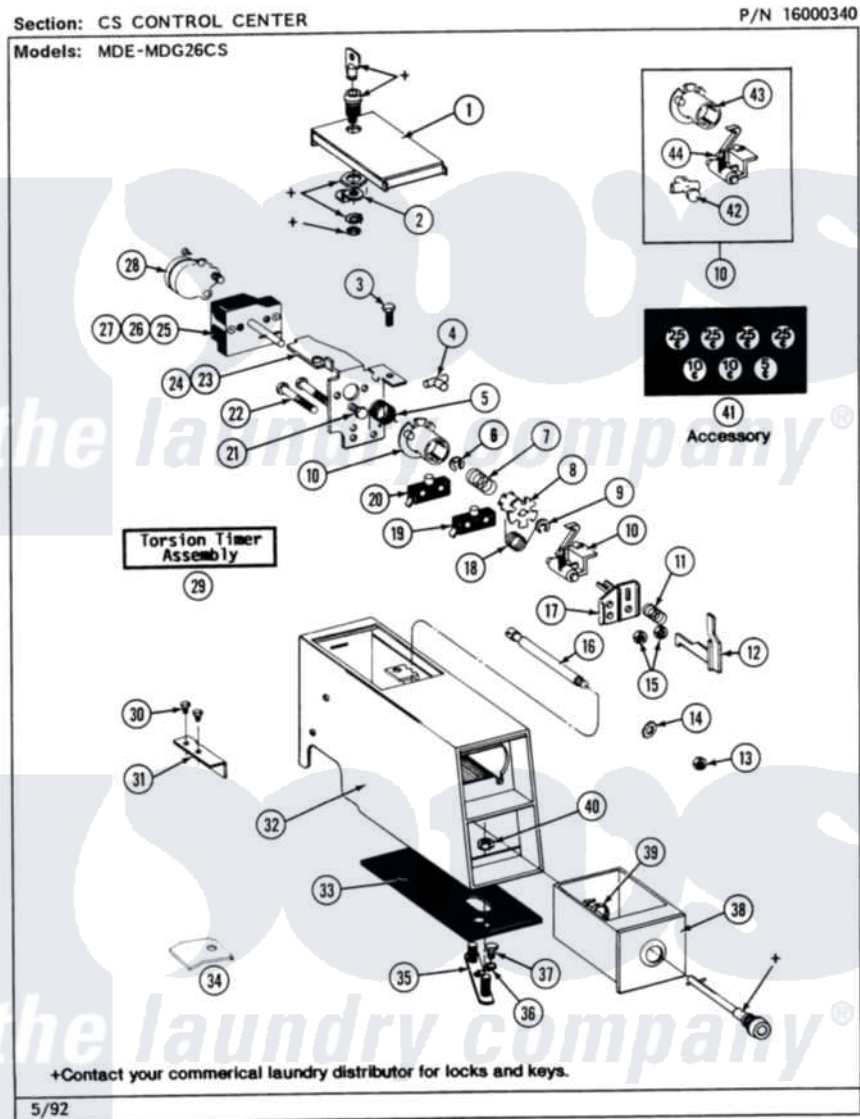

# Maytag MDG26CSABW 04 - CS CONTROL CENTER

14

Maytag [Commercial Maytag MDG26CSABW Dryer Parts](#) Parts Diagram 04 - CS CONTROL CENTER  
Click on the part number to view part

Item	Original Part Number	Replaced By	Status	Part Description
001	203188		Not Available	TIMER ACCESS DOOR (WHT)
"	203188L		Not Available	ACCESS DOOR-ALMOND
"	203188M		Not Available	ACCESS DOOR-HARVEST WHEAT
002	213750	<a href="#">W10133266</a>		Cam-Lock
003	211168	<a href="#">W10139210</a>		Screw, 8-18 X 5/16
004	<a href="#">314335</a>			Peg, Tine Adjustment
005	<a href="#">314331</a>			Spring, Torsion Return
006	<a href="#">Y312270</a>			Clip, Spring Retainer
007	<a href="#">211065</a>			Spring, Index Wheel
008	314337	<a href="#">33002968</a>		Slider
009	<a href="#">211790</a>			Lock Ring For Timer Shaft
010	<a href="#">306104</a>			Actuator Switch Kit
011	NLA		Not Available	HELICAL SPRING ----N
012	314337	<a href="#">33002968</a>		Slider
013	<a href="#">Y052721</a>			Nut, Terminal Block Plate