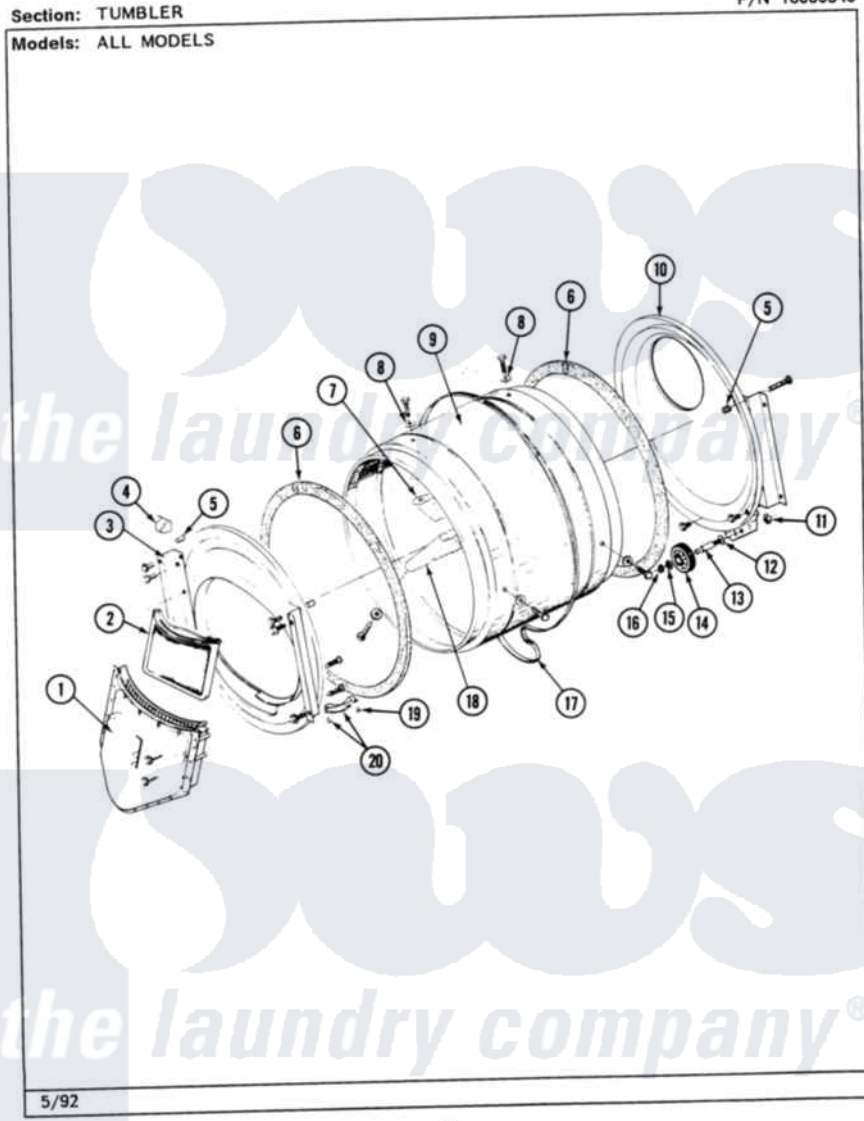

Maytag MDG26CSABW 06 - TUMBLER

P/N 16000340

26

Maytag [Commercial Maytag MDG26CSABW Dryer Parts](#) Parts Diagram 06 - TUMBLER
Click on the part number to view part

Item	Original Part Number	Replaced By	Status	Part Description
001	Y307112	33001016		Outlet Duct Assembly
"	Y314110	33002917		Screw, No.10-16
002	307108	33002970		Lint Filte
003	307109	33001179		Front, Tumbler
"	Y313561			Screw---NA
"	NLA		Not Available	SCREW
"	Y310632	1163839		Screw
004	Y310376			Clip, Door Switch Harness
005	NLA		Not Available	COVER, THREAD
006	314820			Seal, Tumbler
007	314803	33001012		Baffle
"	Y310759			Screw, Tumbler Baffles
008	314158			Washer, Baffle To Tumbler
009	306663		Not Available	TUMBLER W/BAFFLES
"	314802		Not Available	TUMBLER W/OUT BAFFLES
010	211294	90767		Screw, 8A X 3/8 HeX Washer Head Tapping

"	Y307114	33001178	Back, Tumbler
"	Y308544	33001178	Back, Tumbler
011	312538	33001443	Nut, Hex
012	Y313347	312535	Washer, Vault Mounting Brk.
013	Y312948	6-3129480	Shaft- Tumbler
014	Y303373	12001541	Drum Roller/Washer Assembly--W
015	312535		Washer, Vault Mounting Brk.
016	410233	9703438	Ring-Retrn
017	Y312959		Poly "V" Belt For Tumbler
018	314804	33001004	Baffle, Tall
"	Y310759		Screw, Tumbler Baffles
019	210720		Rivet, Bearing To Tumbler Fmt
020	306508		Tumbler Bearing Kit ---W