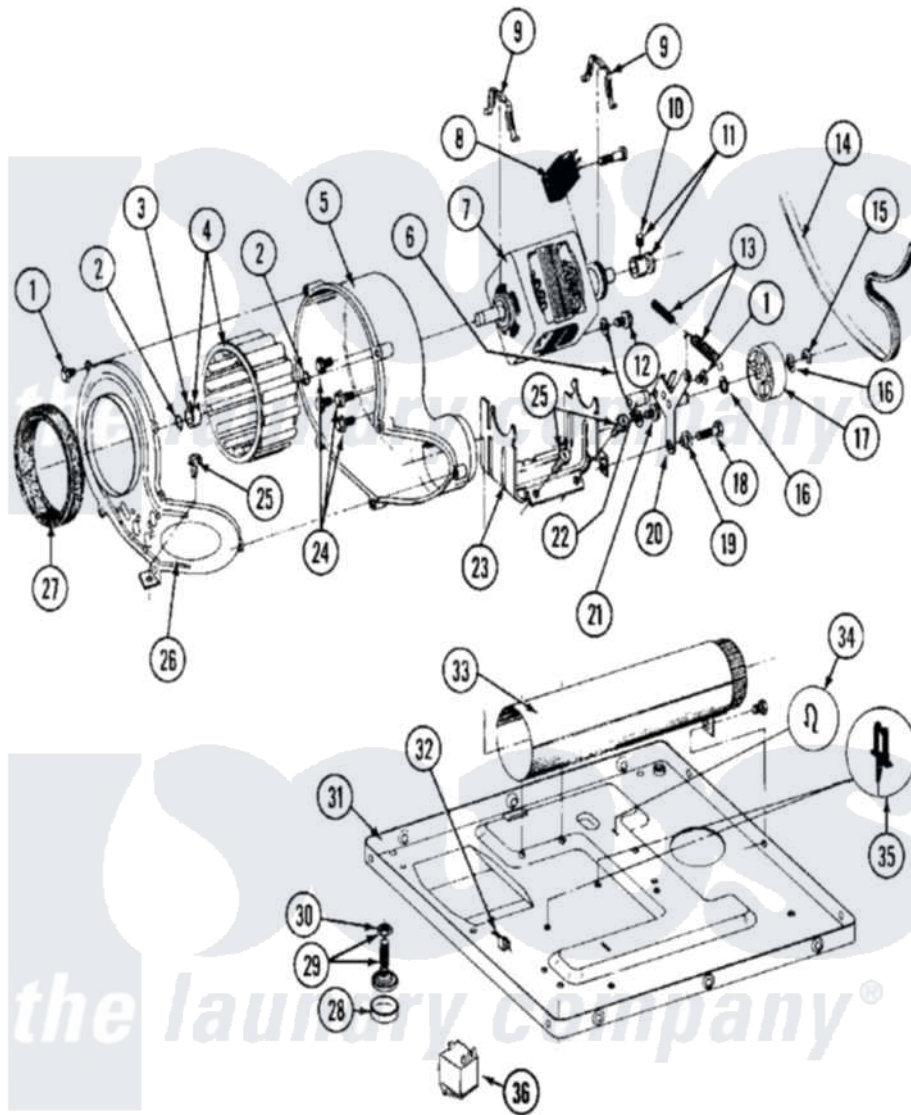

Maytag MDG26CSABW 08 - MOTOR DRIVE, BLOWER & BASE FRAME

Maytag Commercial Maytag MDG26CSABW Dryer Parts Diagram 08 - MOTOR DRIVE, BLOWER & BASE FRAME

Click on the part number to view part

Item	Original Part Number	Replaced By	Status	Part Description
001	Y312961	W10116751		Screw
002	410233	9703438		Ring-Retrn
003	312967			Clamp, Blower Housing
004	Y303836			Blower Wheel Assembly And Clamp
005	Y312893			Housing, Blower
006	901220			Ground Wire
007	Y303358	W10410999		Motor-Drive
008	306207		Not Available	(PROD. No.303358-8 & No.303358-9)
"	NLA		Not Available	SWITCH, MOTOR START-PROD.
"	Y303877		Not Available	SWITCH, MOTOR EXTERNAL START No.303358-2, No.303358-4, 303358-7
"	Y303879			Switch, Motor External Start
009	Y015825			Clip, Motor To Motor Support
010	Y053241			Set Screw, Motor Pulley

011	Y305185	6-3051850	Pulley- MO
012	910343	488234	Screw 8-32 X 1/4
013	Y303945		IDLER SPRING ASSY. W/PLUG
014	Y312959		Poly "V" Belt For Tumbler
015	312958	354987	Ring, Retaining
016	Y312527		Washer, Idler Shaft
017	Y303705	6-3037050	Pulley- ID
018	Y014874		Screw, Idler Arm And Sleeve
019	Y312894	315772	Sleeve, Idler Arm
020	Y303363	6-3033630	Idler Arm
021	211294	90767	Screw, 8A X 3/8 HeX Washer Head Tapping
022	Y313582	W10116756	Spacer
023	NLA	Not Available	SUPPORT, MOTOR
024	Y310632	1163839	Screw
025	Y313561		Screw----NA
026	314778	Not Available	COVER, BLOWER HOUSING
027	Y312901		Seal, Housing Cover
028	210684		Foot, Adjustable Leg
029	Y302699	22003428	Leg, Adjustable
030	210385		Lock Nut For Adjustable Leg
031	Y303361	Not Available	BASE ASSY. (UPPER & LOWER)
032	Y310376		Clip, Door Switch Harness
033	Y303442		EXHAUST DUCT ASSEMBLY
034	410490		Spring, Retainer Wire Harness
035	Y313262	W10116752	Retainer-
036	306199		Relay, Heater