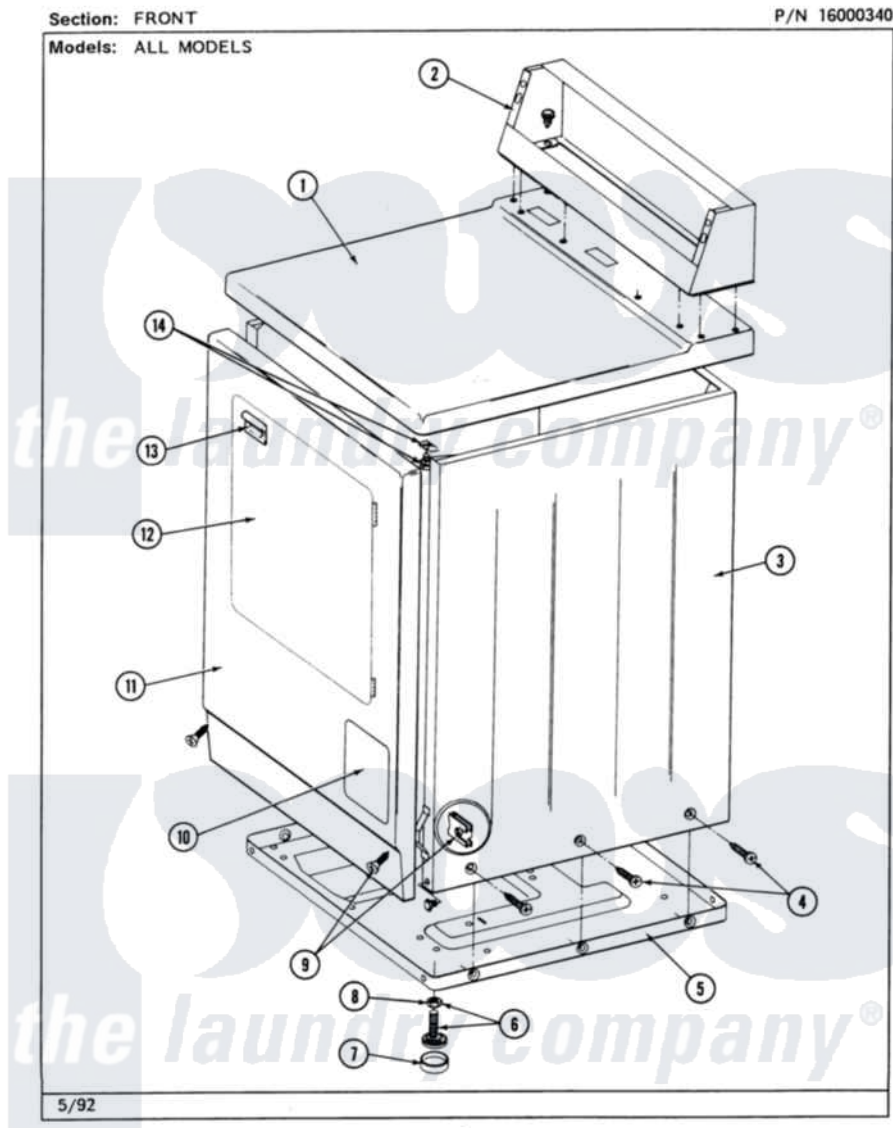

Maytag MDG26CSAGG 01 - FRONT

Maytag [Commercial Maytag MDG26CSAGG Dryer Parts](#) Parts Diagram 01 - FRONT
Click on the part number to view part

Item	Original Part Number	Replaced By	Status	Part Description
001	307104			Top Cover Assembly
"	NLA		Not Available	(ALM)
002	212276	W10116760		Screw
"	NLA		Not Available	CONTROL COVER (WHT)
003	NLA		Not Available	CABINET (WHT)
"	Y310632	1163839		Screw
004	213007			Xfor Cabinet See Cabinet, Back
005	Y303361		Not Available	BASE ASSY. (UPPER & LOWER)
006	Y305086			Adjustable Leg And Nut
007	Y314137			Foot, Rubber
008	Y052740	62739		Nut, Lock
009	204439			Screw And Fstner Assembly
010	NLA		Not Available	ACCESS DOOR (WHT)
011	307998L			Front Panel----NA
"	NLA		Not Available	FRONT PANEL (WHT)

012	308061	Not Available	DOOR ASSY. COMPLETE (WHT)
"	NLA	Not Available	(ALM)
013	314946		Handle White
"	314972		Handle Door ALM
"	NLA	Not Available	(H. WHEAT)
014	204445		Screw And Fastener Assembly