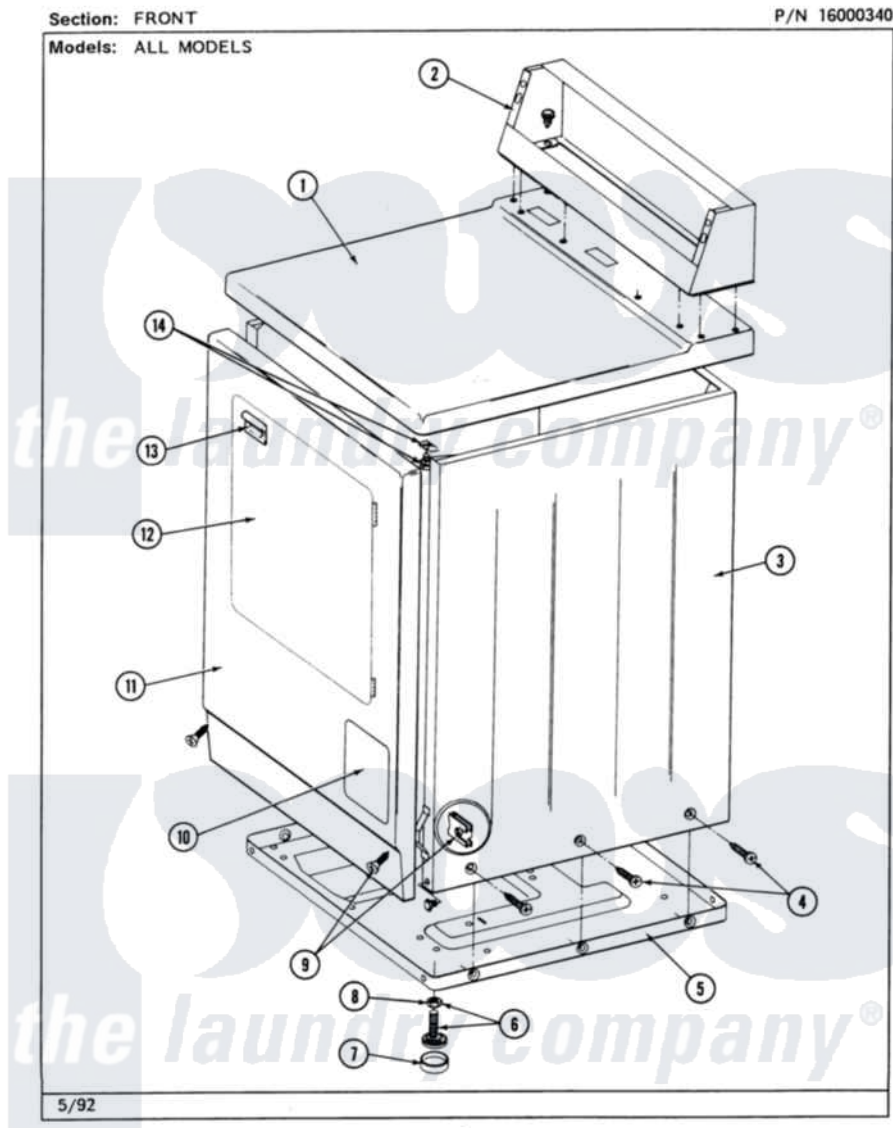

# Maytag MDG26CSAGL 01 - FRONT

2

Maytag [Commercial Maytag MDG26CSAGL Dryer Parts](#) Parts Diagram 01 - FRONT  
Click on the part number to view part

Item	Original Part Number	Replaced By	Status	Part Description
001	<a href="#">307104</a>			Top Cover Assembly
"	NLA		Not Available	(ALM)
002	212276	<a href="#">W10116760</a>		Screw
"	NLA		Not Available	CONTROL COVER (WHT)
003	NLA		Not Available	CABINET (WHT)
"	Y310632	<a href="#">1163839</a>		Screw
004	<a href="#">213007</a>			Xfor Cabinet See Cabinet, Back
005	Y303361		Not Available	BASE ASSY. (UPPER & LOWER)
006	<a href="#">Y305086</a>			Adjustable Leg And Nut
007	<a href="#">Y314137</a>			Foot, Rubber
008	<a href="#">Y052740</a>	<a href="#">62739</a>		Nut, Lock
009	<a href="#">204439</a>			Screw And Fstner Assembly
010	NLA		Not Available	ACCESS DOOR (WHT)
011	<a href="#">307998L</a>			Front Panel----NA
"	NLA		Not Available	FRONT PANEL (WHT)

012	308061	Not Available	DOOR ASSY. COMPLETE (WHT)
"	NLA	Not Available	(ALM)
013	<a href="#">314946</a>		Handle White
"	<a href="#">314972</a>		Handle Door ALM
"	NLA	Not Available	(H. WHEAT)
014	<a href="#">204445</a>		Screw And Fastener Assembly