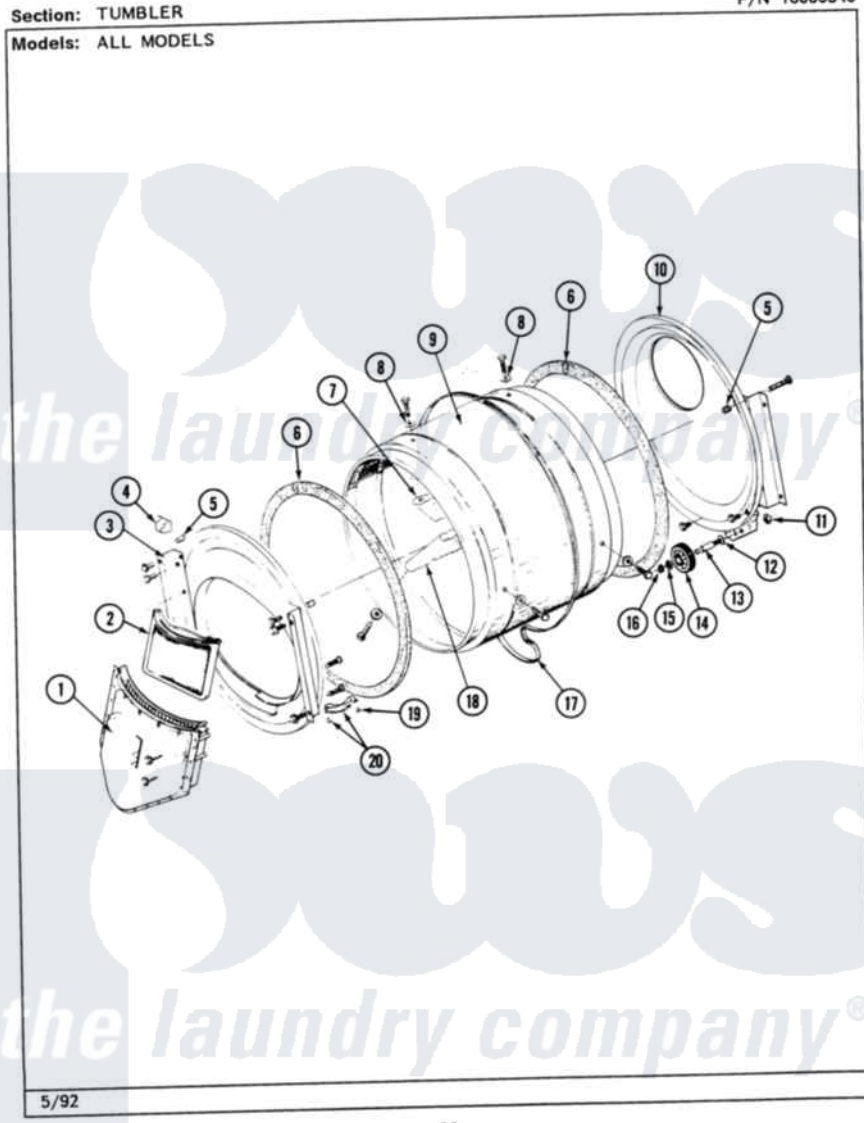

Maytag MDG26CSAGL 06 - TUMBLER

P/N 16000340

26

Maytag [Commercial Maytag MDG26CSAGL Dryer Parts](#) Parts Diagram 06 - TUMBLER
Click on the part number to view part

Item	Original Part Number	Replaced By	Status	Part Description
001	Y307112	33001016		Outlet Duct Assembly
"	Y314110	33002917		Screw, No.10-16
002	307108	33002970		Lint Filte
003	307109	33001179		Front, Tumbler
"	Y313561			Screw---NA
"	NLA		Not Available	SCREW
"	Y310632	1163839		Screw
004	Y310376			Clip, Door Switch Harness
005	NLA		Not Available	COVER, THREAD
006	314820			Seal, Tumbler
007	314803	33001012		Baffle
"	Y310759			Screw, Tumbler Baffles
008	314158			Washer, Baffle To Tumbler
009	306663		Not Available	TUMBLER W/BAFFLES
"	314802		Not Available	TUMBLER W/OUT BAFFLES
010	211294	90767		Screw, 8A X 3/8 HeX Washer Head Tapping

"	Y307114	33001178	Back, Tumbler
"	Y308544	33001178	Back, Tumbler
011	312538	33001443	Nut, Hex
012	Y313347	312535	Washer, Vault Mounting Brk.
013	Y312948	6-3129480	Shaft- Tumbler
014	Y303373	12001541	Drum Roller/Washer Assembly--W
015	312535		Washer, Vault Mounting Brk.
016	410233	9703438	Ring-Retrn
017	Y312959		Poly "V" Belt For Tumbler
018	314804	33001004	Baffle, Tall
"	Y310759		Screw, Tumbler Baffles
019	210720		Rivet, Bearing To Tumbler Fmt
020	306508		Tumbler Bearing Kit ---W