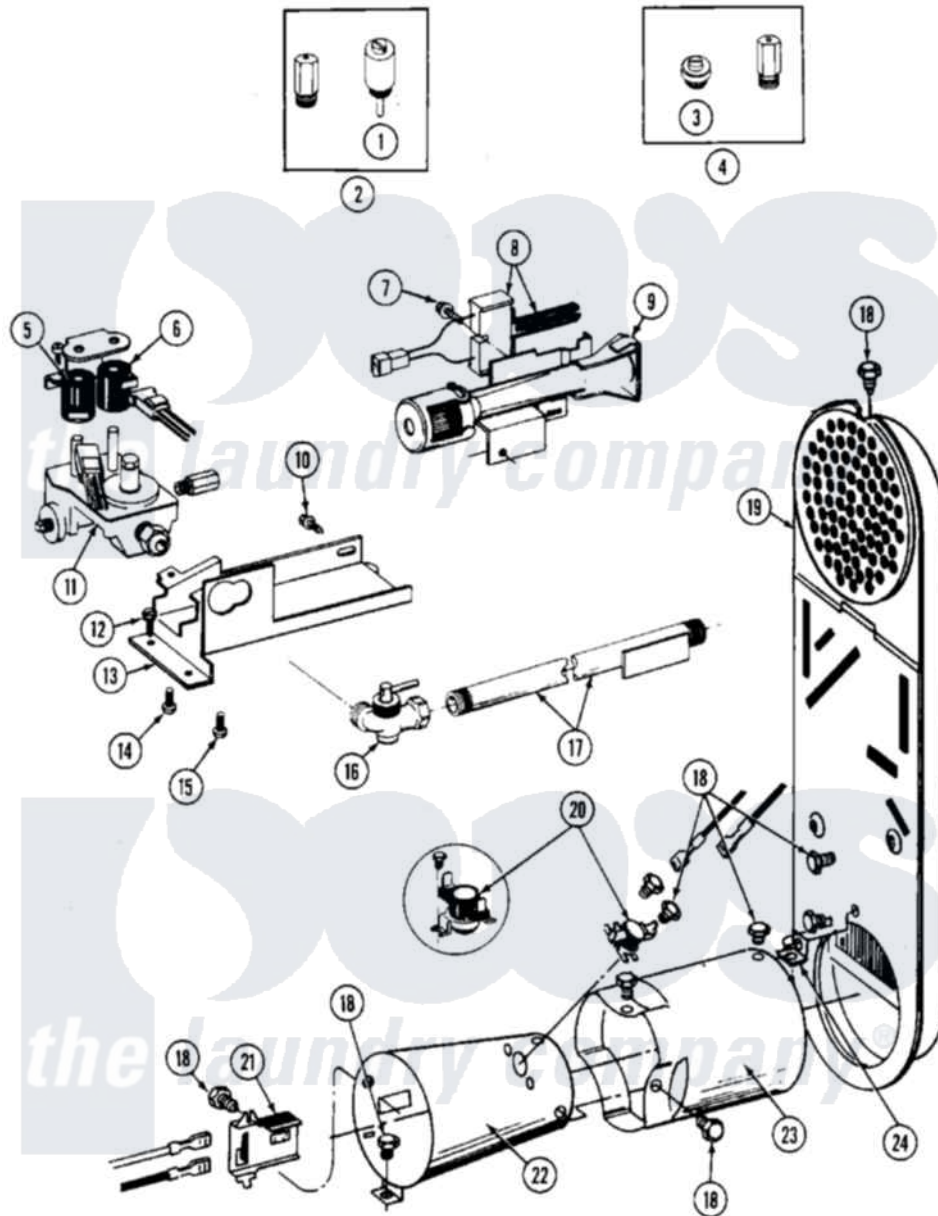

Maytag MDG26CSAGL 07 - GAS VALVE

Maytag [Commercial Maytag MDG26CSAGL Dryer Parts](#) Parts Diagram 07 - GAS VALVE
 Click on the part number to view part

Item	Original Part Number	Replaced By	Status	Part Description
001	306184		Not Available	PLUG, BLOCKING (LPG REGULATOR)
002	Y306195	MAL9000AXX		LP Gas Con
003	314602	694424		Leak, Limiter
004	BLANK		Not Available	PART NOT AVAILABLE
005	Y307931			Coil, Holding And Booster
006	307930			Coil, Secondary
007	304971			Screw Note: Screw, Igniter
008	304970	4391996		Ignitor
009	304974	33002793		Burner Assembly
010	Y310632	1163839		Screw
011	307927			Valve, Gas
012	Y313561			Screw---NA
013	314566			Gas Control Bracket
014	314082	90767		Screw, 8A X 3/8 HeX Washer Head Tapping
015	Y313559			Screw

016	Y303349		Angle Shut-Off, Gas Valve
017	Y303383	33001735	Pipe And Bracket Assembly Series 18 Not Needed Use Vavle
018	211294	90767	Screw, 8A X 3/8 HeX Washer Head Tapping
019	307119		Duct, Inlet Assembly
"	Y308504	Not Available	INLET DUCT ASSEMBLY
020	305169		Thermostat, Hi-Limit Gas
021	Y303377	338906	Radiant, Sensor
022	Y303368		Cone, Combustion
"	Y308548		Combustion Cone Assembly
023	Y303841		Cone, Extension
024	Y312890		Retainer, Heater Chamber