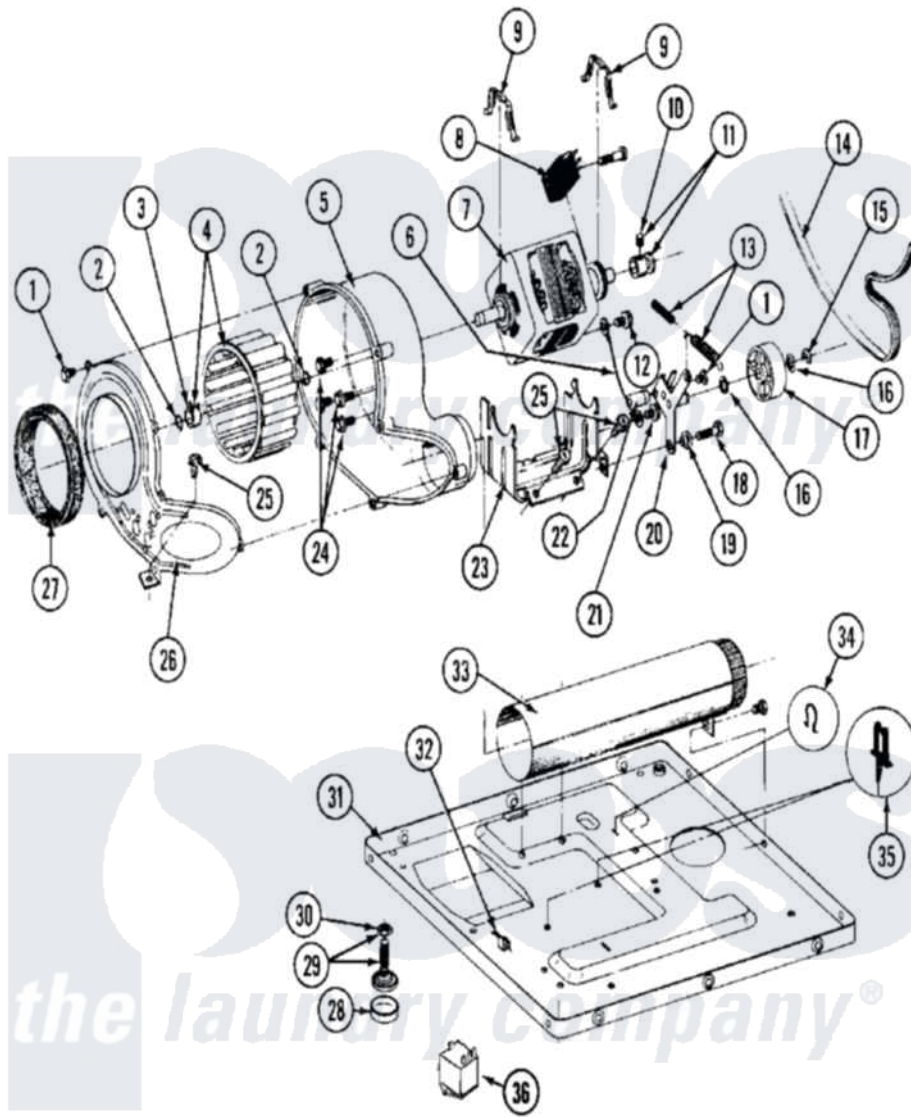

# Maytag MDG26CSAGL 08 - MOTOR DRIVE, BLOWER & BASE FRAME

Maytag [Commercial Maytag MDG26CSAGL Dryer Parts](#) Parts Diagram 08 - MOTOR DRIVE, BLOWER & BASE FRAME

Click on the part number to view part

Item	Original Part Number	Replaced By	Status	Part Description
001	Y312961	<a href="#">W10116751</a>		Screw
002	410233	<a href="#">9703438</a>		Ring-Retrn
003	<a href="#">312967</a>			Clamp, Blower Housing
004	<a href="#">Y303836</a>			Blower Wheel Assembly And Clamp
005	<a href="#">Y312893</a>			Housing, Blower
006	<a href="#">901220</a>			Ground Wire
007	Y304656		Not Available	MOTOR (240V 50HZ)
008	306207		Not Available	(PROD. No.303358-8 & No.303358-9)
"	NLA		Not Available	PART NOT USED
"	Y303877		Not Available	SWITCH, MOTOR EXTERNAL START No.303358-2, No.303358-4, 303358-7
"	<a href="#">Y303879</a>			Switch, Motor External Start
009	<a href="#">Y015825</a>			Clip, Motor To Motor Support
010	<a href="#">Y053241</a>			Set Screw, Motor Pulley