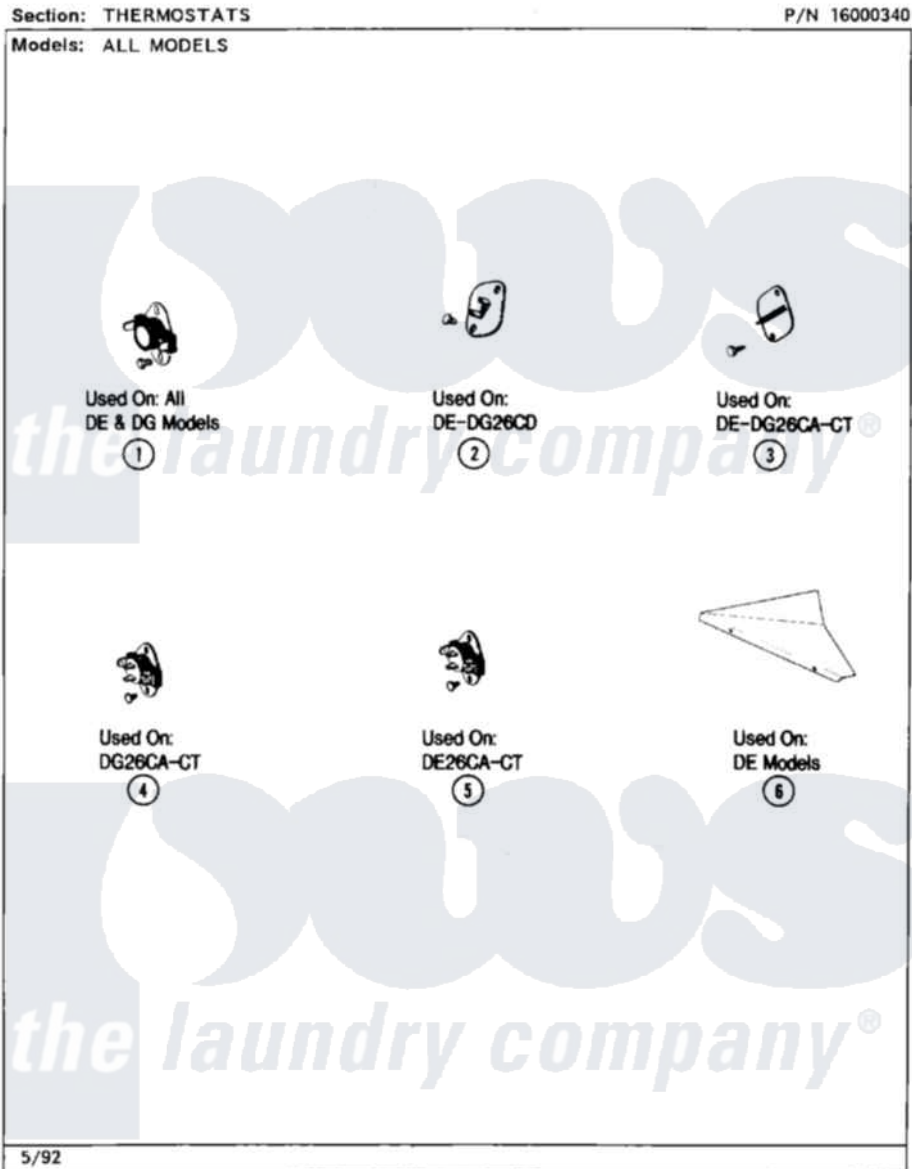

# Maytag MDG26CSAGL 09 - THERMOSTATS

Maytag [Commercial Maytag MDG26CSAGL Dryer Parts](#) Parts Diagram 09 - THERMOSTATS  
Click on the part number to view part

Item	Original Part Number	Replaced By	Status	Part Description
001	<a href="#">211294</a>	<a href="#">90767</a>		Screw, 8A X 3/8 HeX Washer Head Tapping
"	<a href="#">303392</a>			Thermostat, Cycling
002	<a href="#">211294</a>	<a href="#">90767</a>		Screw, 8A X 3/8 HeX Washer Head Tapping
"	<a href="#">306056</a>			Thermistor Temp. Control Part Not Used Mde/G26pc Only.
003	<a href="#">306604</a>			Cut-Off, Thermal Part Not Used
"	314848	<a href="#">W10116760</a>		Screw
"	NLA		Not Available	SCREW
004	<a href="#">211294</a>	<a href="#">90767</a>		Screw, 8A X 3/8 HeX Washer Head Tapping
"	<a href="#">306966</a>			Thermostat, Multi-Temp Part Not Used Mdg26ct-MN Only
005	<a href="#">211294</a>	<a href="#">90767</a>		Screw, 8A X 3/8 HeX Washer Head Tapping
"	<a href="#">306967</a>			Thermostat, Multi-Temp Part Not Used Mde26ct-MN Only

006 315122

Not Available

COVER, THERMOSTAT  
PART NOT USED (MDE  
ONLY)

"

Y310632

[1163839](#)

Screw