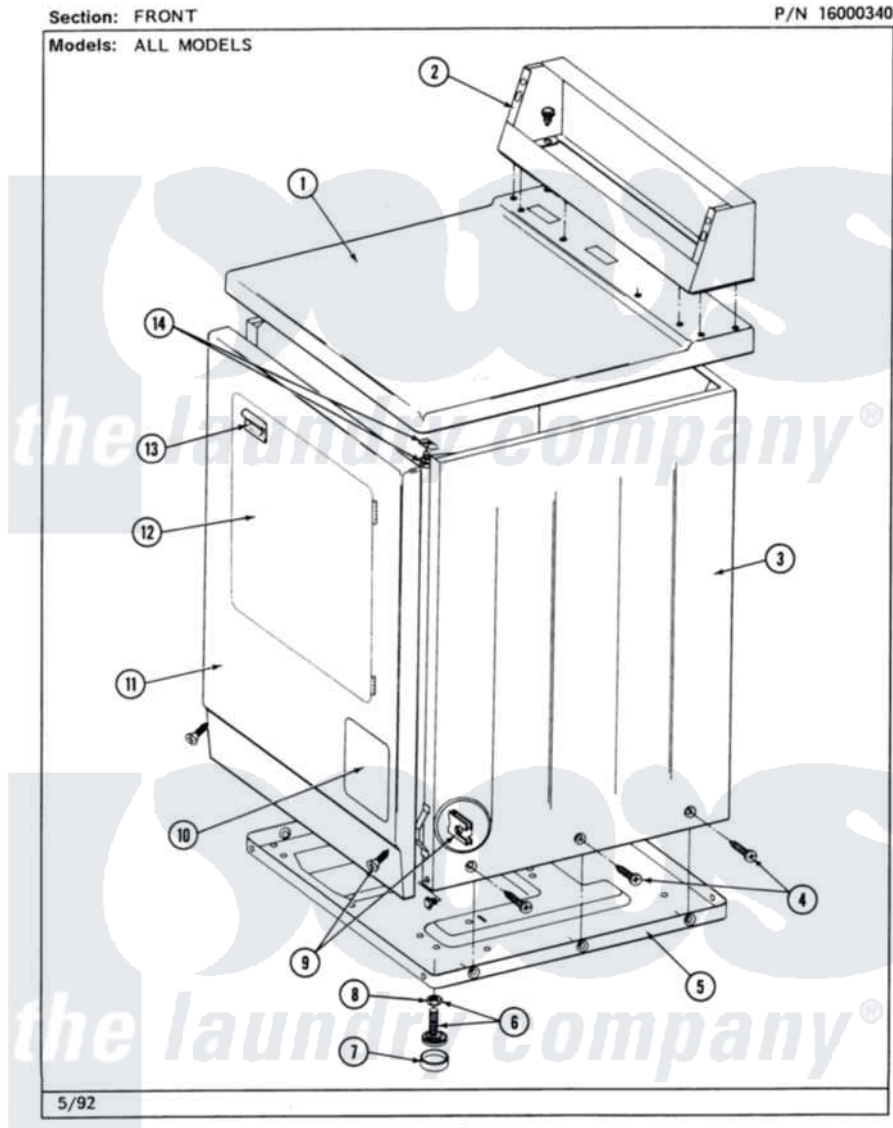

Maytag MDG26CSAGW 01 - FRONT

2

Maytag [Commercial Maytag MDG26CSAGW Dryer Parts](#) Parts Diagram 01 - FRONT
Click on the part number to view part

Item	Original Part Number	Replaced By	Status	Part Description
001	307104			Top Cover Assembly
"	NLA		Not Available	(ALM)
002	212276	W10116760		Screw
"	NLA		Not Available	CONTROL COVER (WHT)
003	NLA		Not Available	CABINET (WHT)
"	Y310632	1163839		Screw
004	213007			Xfor Cabinet See Cabinet, Back
005	Y303361		Not Available	BASE ASSY. (UPPER & LOWER)
006	Y305086			Adjustable Leg And Nut
007	Y314137			Foot, Rubber
008	Y052740	62739		Nut, Lock
009	204439			Screw And Fstner Assembly
010	NLA		Not Available	ACCESS DOOR (WHT)
011	307998L			Front Panel----NA
"	NLA		Not Available	FRONT PANEL (WHT)

012	308061	Not Available	DOOR ASSY. COMPLETE (WHT)
"	NLA	Not Available	(ALM)
013	314946		Handle White
"	314972		Handle Door ALM
"	NLA	Not Available	(H. WHEAT)
014	204445		Screw And Fastener Assembly