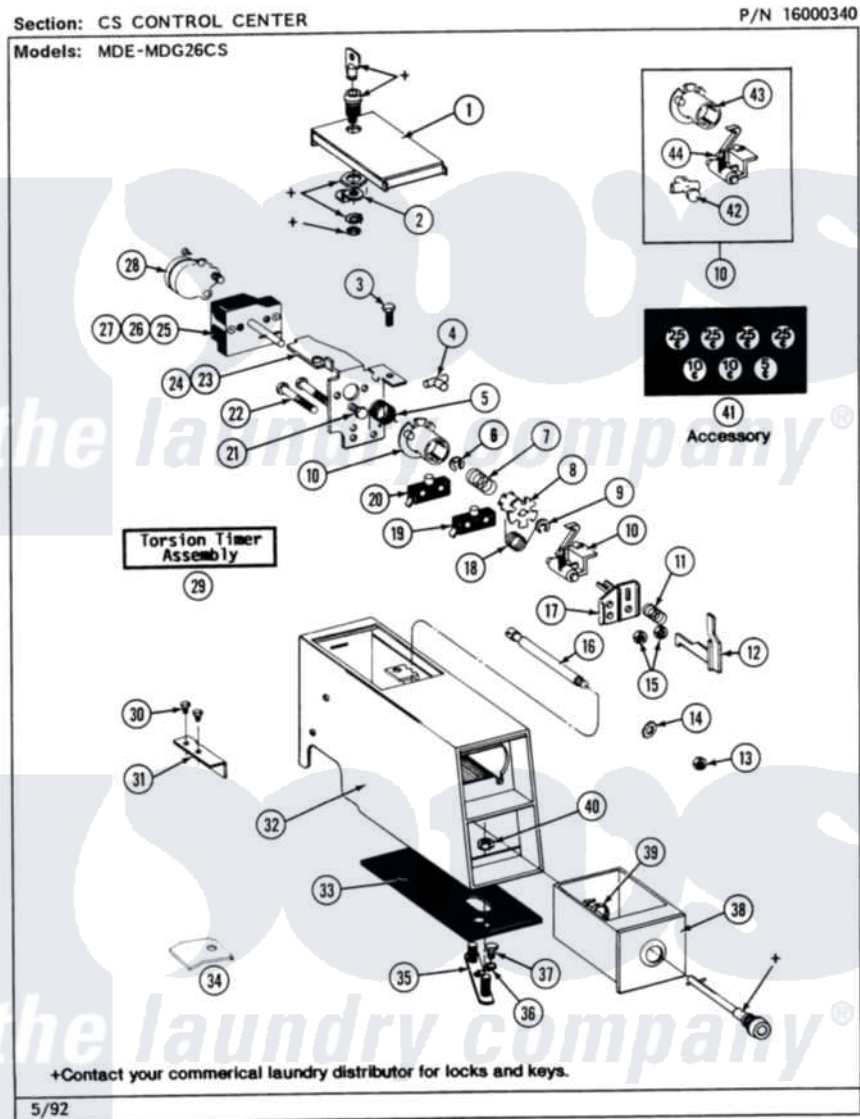

# Maytag MDG26CSAGW 04 - CS CONTROL CENTER

14

Maytag [Commercial Maytag MDG26CSAGW Dryer Parts](#) Parts Diagram 04 - CS CONTROL CENTER  
 Click on the part number to view part

Item	Original Part Number	Replaced By	Status	Part Description
001	203188		Not Available	TIMER ACCESS DOOR (WHT)
"	203188L		Not Available	ACCESS DOOR-ALMOND
"	203188M		Not Available	ACCESS DOOR-HARVEST WHEAT
002	213750	<a href="#">W10133266</a>		Cam-Lock
003	211168	<a href="#">W10139210</a>		Screw, 8-18 X 5/16
004	<a href="#">314335</a>			Peg, Tine Adjustment
005	<a href="#">314331</a>			Spring, Torsion Return
006	<a href="#">Y312270</a>			Clip, Spring Retainer
007	<a href="#">211065</a>			Spring, Index Wheel
008	314337	<a href="#">33002968</a>		Slider
009	<a href="#">211790</a>			Lock Ring For Timer Shaft
010	<a href="#">306104</a>			Actuator Switch Kit
011	NLA		Not Available	HELICAL SPRING ----N
012	314337	<a href="#">33002968</a>		Slider
013	<a href="#">Y052721</a>			Nut, Terminal Block Plate