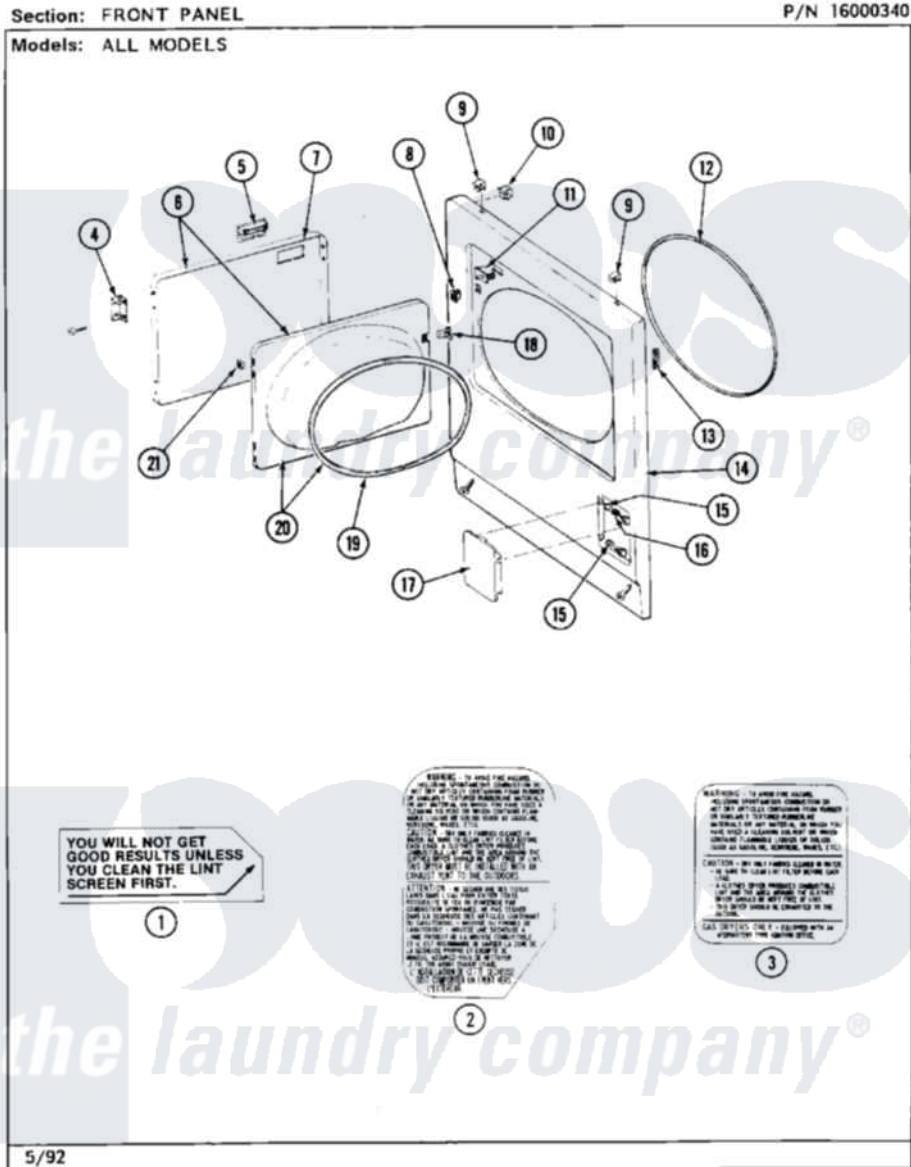

# Maytag MDG26CSAGW 05 - FRONT PANEL

24

Maytag [Commercial Maytag MDG26CSAGW Dryer Parts](#) Parts Diagram 05 - FRONT PANEL  
Click on the part number to view part

Item	Original Part Number	Replaced By	Status	Part Description
001	<a href="#">Y313340</a>			LABEL, LINT SCREEN INSTRUCTION
002	314941		Not Available	LABEL, INSTRUCTION
003	<a href="#">314942</a>			INSTRUCTION LABEL
"	NLA		Not Available	INSTRUCTION LABEL
004	307099	<a href="#">33001230</a>		Hinge, Door
"	<a href="#">Y314062</a>			Screw, Door Hinge And Panel
005	312960	<a href="#">489355</a>		Screw, 8 X 1/2
"	<a href="#">314946</a>			Handle White
"	<a href="#">314972</a>			Handle Door ALM
"	NLA		Not Available	(H. WHEAT)
006	NLA		Not Available	(ALM)
"	Y307111		Not Available	DOOR ASSY. COMPLETE (WHT)
007	<a href="#">314966</a>			Panel, Outer
"	NLA		Not Available	(ALM)
008	<a href="#">306436</a>			Door Latch Kit--W

009	212982	<a href="#">22001650</a>	Fastener, Spring
010	<a href="#">Y310376</a>		Clip, Door Switch Harness
011	<a href="#">Y305753</a>	<a href="#">W10169313</a>	Switch-Dor
012	<a href="#">314937</a>		Seal, Front Panel
013	<a href="#">Y313907</a>		Fastener, Twin
014	<a href="#">204439</a>		Screw And Fstner Assembly
"	<a href="#">307998L</a>		Front Panel----NA
"	NLA	Not Available	FRONT PANEL ASSY. (WHT)
015	212949	<a href="#">22001866</a>	Screw, Relay
"	NLA	Not Available	BUSHING, ACCESS STUD
016	<a href="#">312369</a>		Sleeve, Access Panel Stud Part Not Used
017	NLA	Not Available	ACCESS DOOR (WHT)
018	314936	<a href="#">33001305</a>	Strike, Door
"	314944	<a href="#">33001305</a>	Strike, Door
019	314935	<a href="#">33001192</a>	Seal, Door
020	307098	Not Available	DOOR, INNER (W/SEAL)
021	<a href="#">Y313910</a>		Clip, Door Liner To Outer Panel