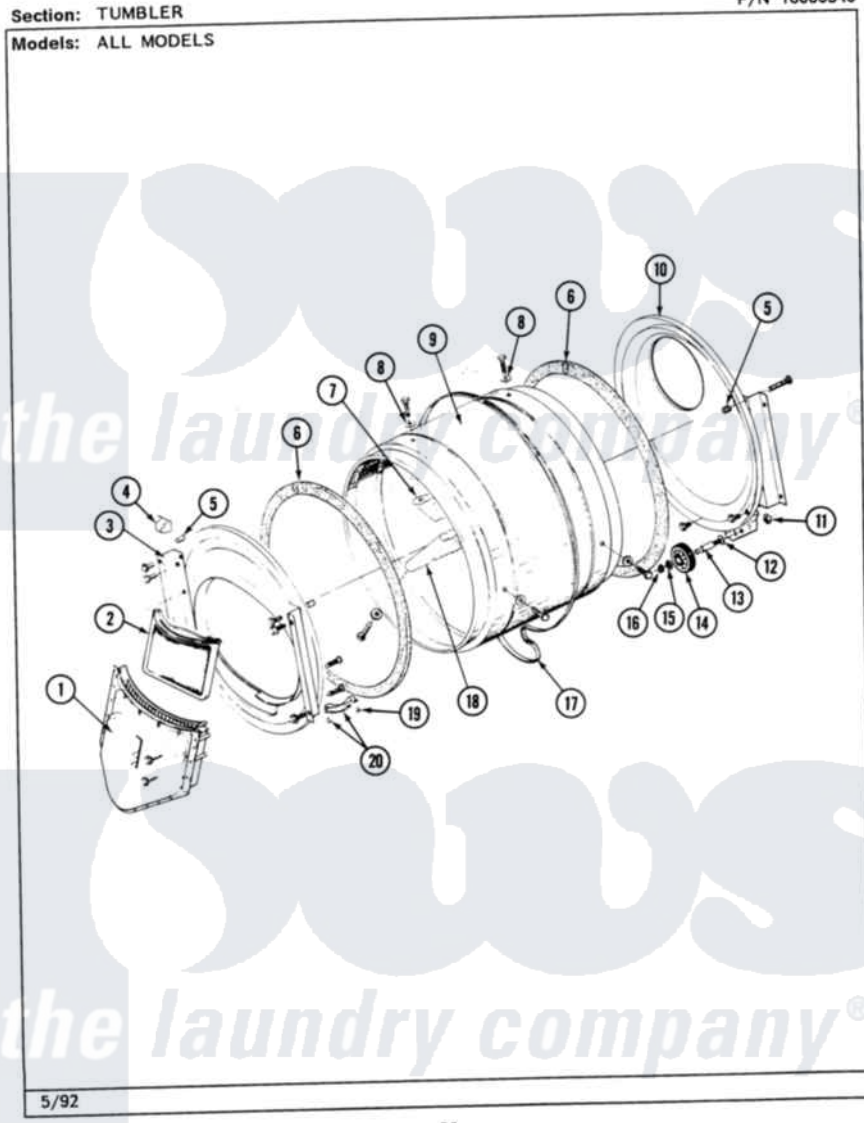

Maytag MDG26CSAGW 06 - TUMBLER

P/N 16000340

26

Maytag [Commercial Maytag MDG26CSAGW Dryer Parts](#) Parts Diagram 06 - TUMBLER
Click on the part number to view part

Item	Original Part Number	Replaced By	Status	Part Description
001	Y307112	33001016		Outlet Duct Assembly
"	Y314110	33002917		Screw, No.10-16
002	307108	33002970		Lint Filte
003	307109	33001179		Front, Tumbler
"	Y313561			Screw---NA
"	NLA		Not Available	SCREW
"	Y310632	1163839		Screw
004	Y310376			Clip, Door Switch Harness
005	NLA		Not Available	COVER, THREAD
006	314820			Seal, Tumbler
007	314803	33001012		Baffle
"	Y310759			Screw, Tumbler Baffles
008	314158			Washer, Baffle To Tumbler
009	306663		Not Available	TUMBLER W/BAFFLES
"	314802		Not Available	TUMBLER W/OUT BAFFLES
010	211294	90767		Screw, 8A X 3/8 HeX Washer Head Tapping

"	Y307114	33001178	Back, Tumbler
"	Y308544	33001178	Back, Tumbler
011	312538	33001443	Nut, Hex
012	Y313347	312535	Washer, Vault Mounting Brk.
013	Y312948	6-3129480	Shaft- Tumbler
014	Y303373	12001541	Drum Roller/Washer Assembly--W
015	312535		Washer, Vault Mounting Brk.
016	410233	9703438	Ring-Retrn
017	Y312959		Poly "V" Belt For Tumbler
018	314804	33001004	Baffle, Tall
"	Y310759		Screw, Tumbler Baffles
019	210720		Rivet, Bearing To Tumbler Fmt
020	306508		Tumbler Bearing Kit ---W