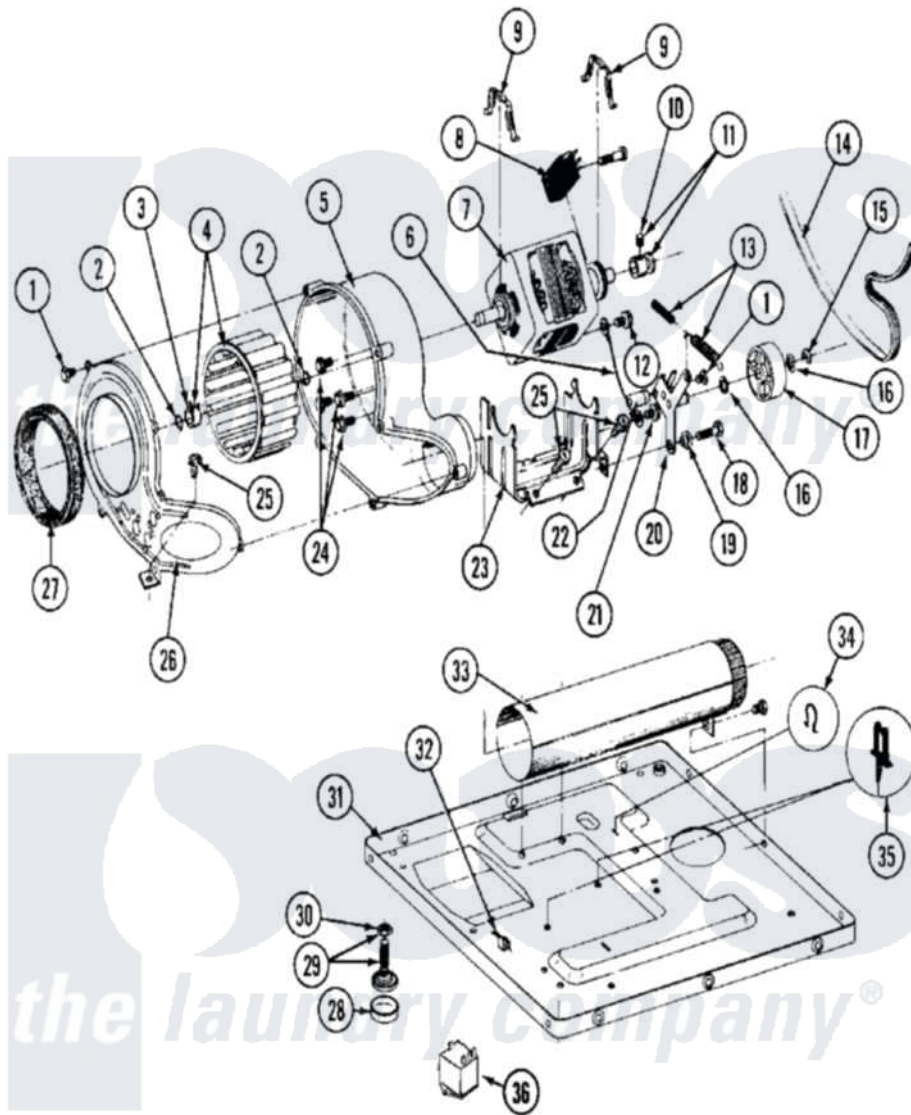

# Maytag MDG26CSAGW 08 - MOTOR DRIVE, BLOWER & BASE FRAME

Maytag Commercial Maytag MDG26CSAGW Dryer Parts Diagram 08 - MOTOR DRIVE, BLOWER & BASE FRAME

Click on the part number to view part

Item	Original Part Number	Replaced By	Status	Part Description
001	Y312961	<a href="#">W10116751</a>		Screw
002	410233	<a href="#">9703438</a>		Ring-Retrn
003	<a href="#">312967</a>			Clamp, Blower Housing
004	<a href="#">Y303836</a>			Blower Wheel Assembly And Clamp
005	<a href="#">Y312893</a>			Housing, Blower
006	<a href="#">901220</a>			Ground Wire
007	Y304656		Not Available	MOTOR (240V 50HZ)
008	306207		Not Available	(PROD. No.303358-8 & No.303358-9)
"	NLA		Not Available	PART NOT USED
"	Y303877		Not Available	SWITCH, MOTOR EXTERNAL START No.303358-2, No.303358-4, 303358-7
"	<a href="#">Y303879</a>			Switch, Motor External Start
009	<a href="#">Y015825</a>			Clip, Motor To Motor Support
010	<a href="#">Y053241</a>			Set Screw, Motor Pulley