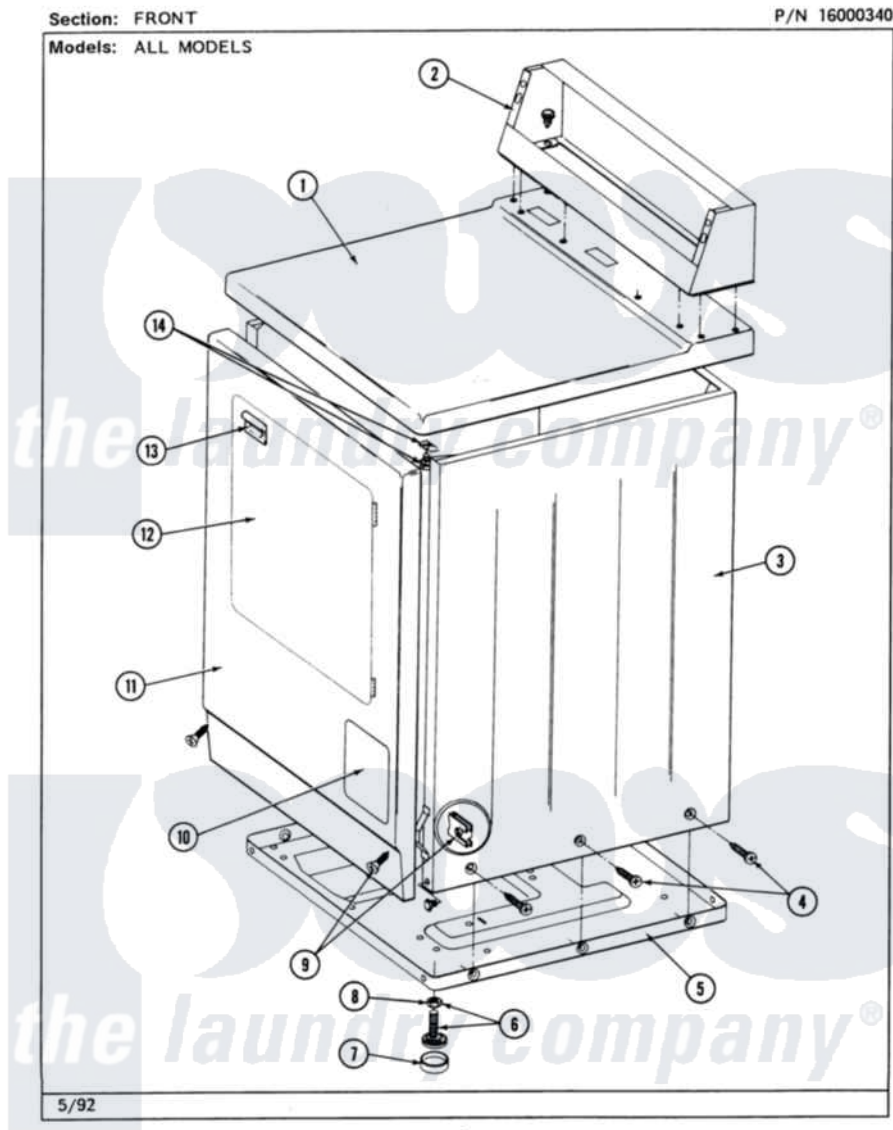

# Maytag MDG26CTAAG 01 - FRONT

Maytag Commercial Maytag MDG26CTAAG Dryer Parts Parts Diagram 01 - FRONT  
Click on the part number to view part

Item	Original Part Number	Replaced By	Status	Part Description
001	<a href="#">307104</a>			Top Cover Assembly
"	NLA		Not Available	(ALM)
002	212276	<a href="#">W10116760</a>		Screw
"	NLA		Not Available	CONTROL COVER (WHT)
003	NLA		Not Available	CABINET (WHT)
"	Y310632	<a href="#">1163839</a>		Screw
004	<a href="#">213007</a>			Xfor Cabinet See Cabinet, Back
005	Y303361		Not Available	BASE ASSY. (UPPER & LOWER)
006	<a href="#">Y305086</a>			Adjustable Leg And Nut
007	<a href="#">Y314137</a>			Foot, Rubber
008	<a href="#">Y052740</a>	<a href="#">62739</a>		Nut, Lock
009	<a href="#">204439</a>			Screw And Fstner Assembly
010	NLA		Not Available	ACCESS DOOR (WHT)
011	<a href="#">307998L</a>			Front Panel----NA
"	NLA		Not Available	FRONT PANEL ASSY. (WHT)

012	308061	Not Available	DOOR ASSY. COMPLETE (WHT)
"	NLA	Not Available	(ALM)
013	<a href="#">314946</a>		Handle White
"	<a href="#">314972</a>		Handle Door ALM
"	NLA	Not Available	(H. WHEAT)
014	<a href="#">204445</a>		Screw And Fastener Assembly