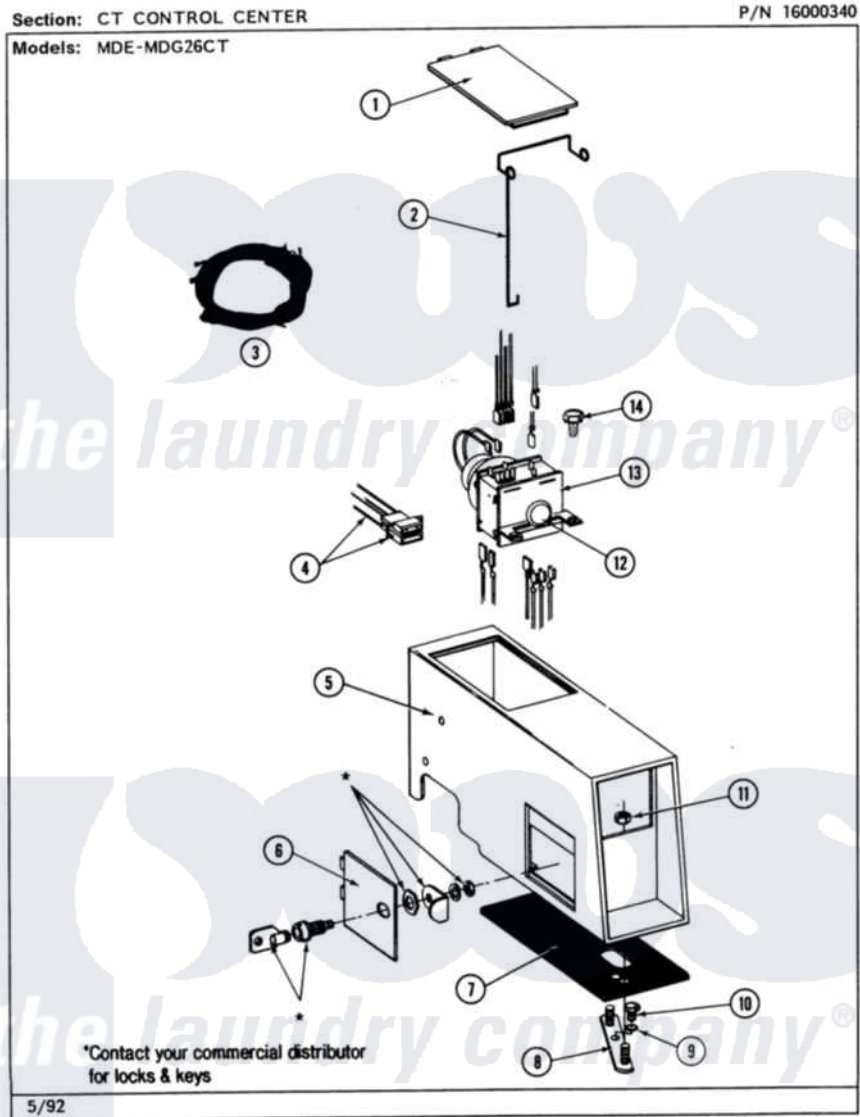

Maytag MDG26CTAAG 04 - CT CONTROL CENTER

Maytag [Commercial Maytag MDG26CTAAG Dryer Parts](#) Parts Diagram 04 - CT CONTROL CENTER
Click on the part number to view part

Item	Original Part Number	Replaced By	Status	Part Description
001	NLA		Not Available	ACCESS DOOR (WHT)
002	214878			Latch For Access Door
003	NLA		Not Available	WIRE HARNESS
004	NLA		Not Available	HARNESS, TICKET CONTROL
005	NLA		Not Available	OUTER CASE (WHT)
006	NLA		Not Available	ACCESS DOOR (WHT)
007	214660			Gasket, Control Center
008	NLA		Not Available	MTG. STRAP---NA
009	910309			Washer, Mounting Strap
010	211294	90767		Screw, 8A X 3/8 HeX Washer Head Tapping
011	Y052740	62739		Nut, Lock
012	213089			Knob For Timer
"	Y312300			Groov-Pin
013	305867		Not Available	(45 MINS. FOR 303799 & 307142)

"	305868	Not Available	No.303799 & 307141 (37 1/2 MINS)
"	NLA	Not Available	TIMER MOTOR
"	Y303801	Not Available	TIMER WITH KNOB AND PIN
014	212276	W10116760	Screw