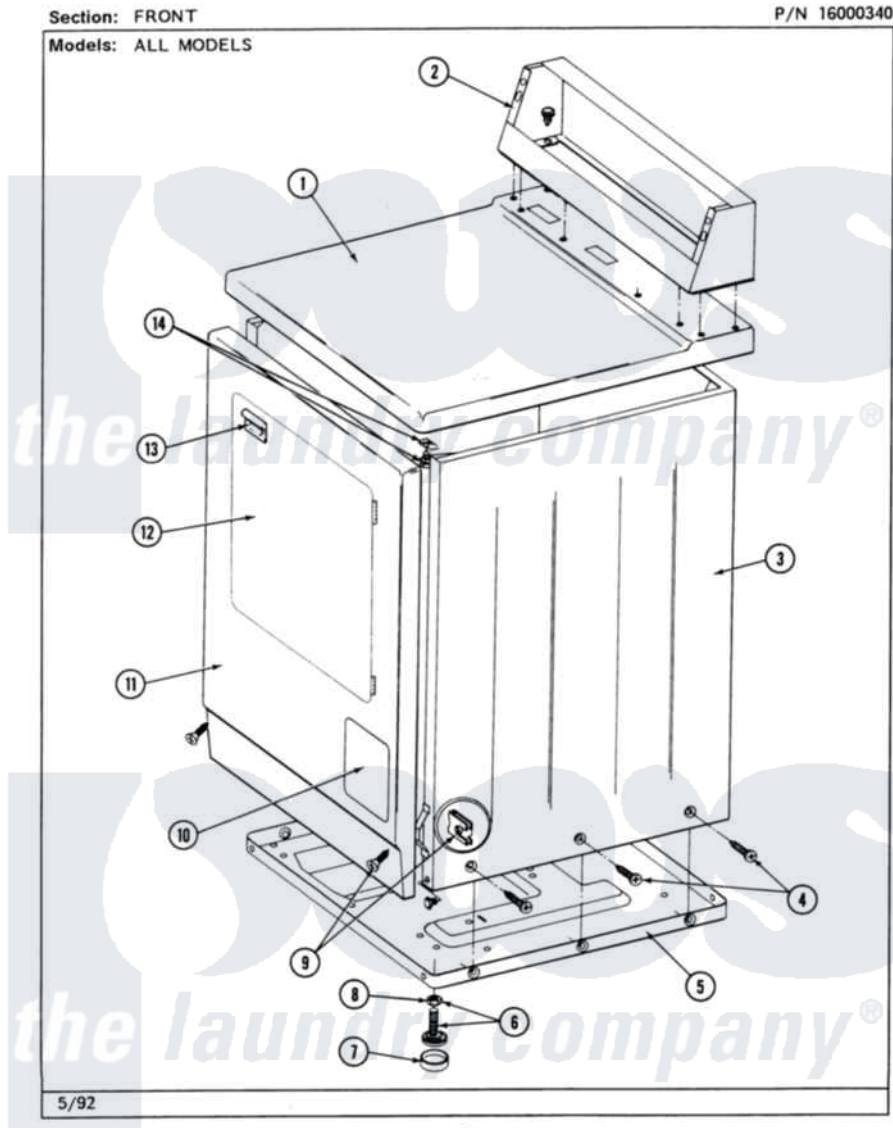

Maytag MDG26CTAAL 01 - FRONT

Maytag [Commercial Maytag MDG26CTAAL Dryer Parts](#) Parts Diagram 01 - FRONT
Click on the part number to view part

Item	Original Part Number	Replaced By	Status	Part Description
001	307104			Top Cover Assembly
"	NLA		Not Available	(ALM)
002	212276	W10116760		Screw
"	NLA		Not Available	CONTROL COVER (WHT)
003	NLA		Not Available	CABINET (WHT)
"	Y310632	1163839		Screw
004	213007			Xfor Cabinet See Cabinet, Back
005	Y303361		Not Available	BASE ASSY. (UPPER & LOWER)
006	Y305086			Adjustable Leg And Nut
007	Y314137			Foot, Rubber
008	Y052740	62739		Nut, Lock
009	204439			Screw And Fstner Assembly
010	NLA		Not Available	ACCESS DOOR (WHT)
011	307998L			Front Panel----NA
"	NLA		Not Available	FRONT PANEL ASSY. (WHT)

012	308061	Not Available	DOOR ASSY. COMPLETE (WHT)
"	NLA	Not Available	(ALM)
013	314946		Handle White
"	314972		Handle Door ALM
"	NLA	Not Available	(H. WHEAT)
014	204445		Screw And Fastener Assembly