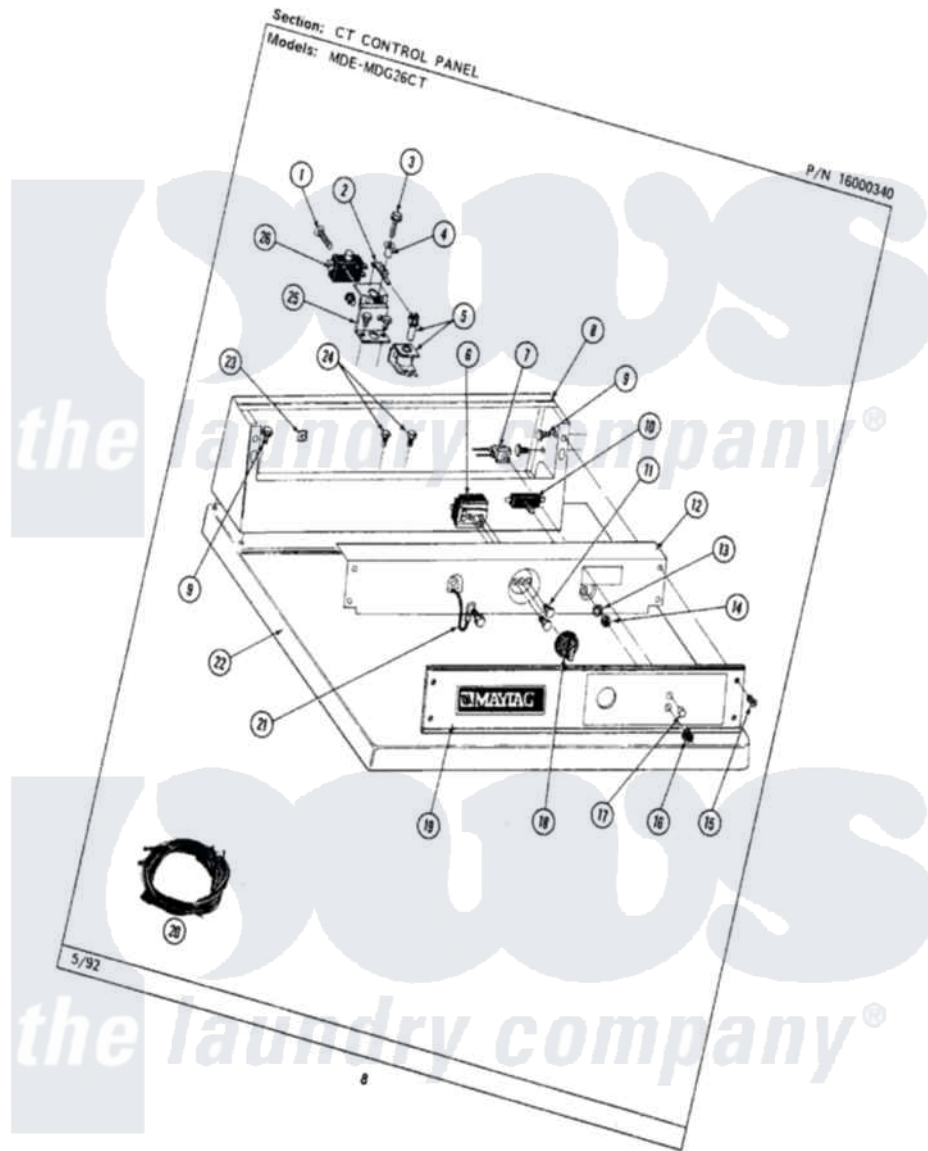

Maytag MDG26CTAAL 03 - CT CONTROL PANEL

Maytag [Commercial Maytag MDG26CTAAL Dryer Parts](#) Parts Diagram 03 - CT CONTROL PANEL
 Click on the part number to view part

Item	Original Part Number	Replaced By	Status	Part Description
001	212950	M0227520		Screw-Tc No.6-32 X 13/16", Preform SwiTch
002	NLA		Not Available	SPRING LEVER, RELAY
003	212949	22001866		Screw, Relay
004	NLA		Not Available	SPACER, ADVANCE RELAY
005	212951			Screw, No.6-32 X 1/4 Inch
"	305393			Solenoid For Relay Assembly
006	307237	W10327105		Switch, Cycle Selection
007	NLA		Not Available	PILOT LIGHT
008	NLA		Not Available	CONTROL COVER (WHT)
009	212276	W10116760		Screw
010	306941	W10149462		Switch, Push-To-Start
011	Y313588	488234		Screw 8-32 X 1/4
012	314912		Not Available	BRACKET, CONTROL PANEL (WHT)
"	NLA		Not Available	(ALM)
013	312751			Lockwasher, Start Switch

014	Y312706	422617	Nut
015	212277		Screw, No.8 X 1/2 Inch
016	Y312702		Knurled Nut, Start Switch
017	215564		Lens, Indicator Light
018	306938		Knob, Selector Switch
019	NLA	Not Available	CONTROL PANEL
020	NLA	Not Available	WIRE HARNESS
021	205810		Wire, Ground
"	211252		Screw, Ground Wire
022	307105	Not Available	COVER, TOP ASSY. (WHT)
"	NLA	Not Available	(ALM)
023	215003		Fastener, Panel And Bracket
024	211294	90767	Screw, 8A X 3/8 HeX Washer Head Tapping
"	Y314322	211251	Screw, Transformer
025	211294	90767	Screw, 8A X 3/8 HeX Washer Head Tapping
"	NLA	Not Available	RELAY BRACKET
026	Y303787	Not Available	SWITCH FOR RELAY