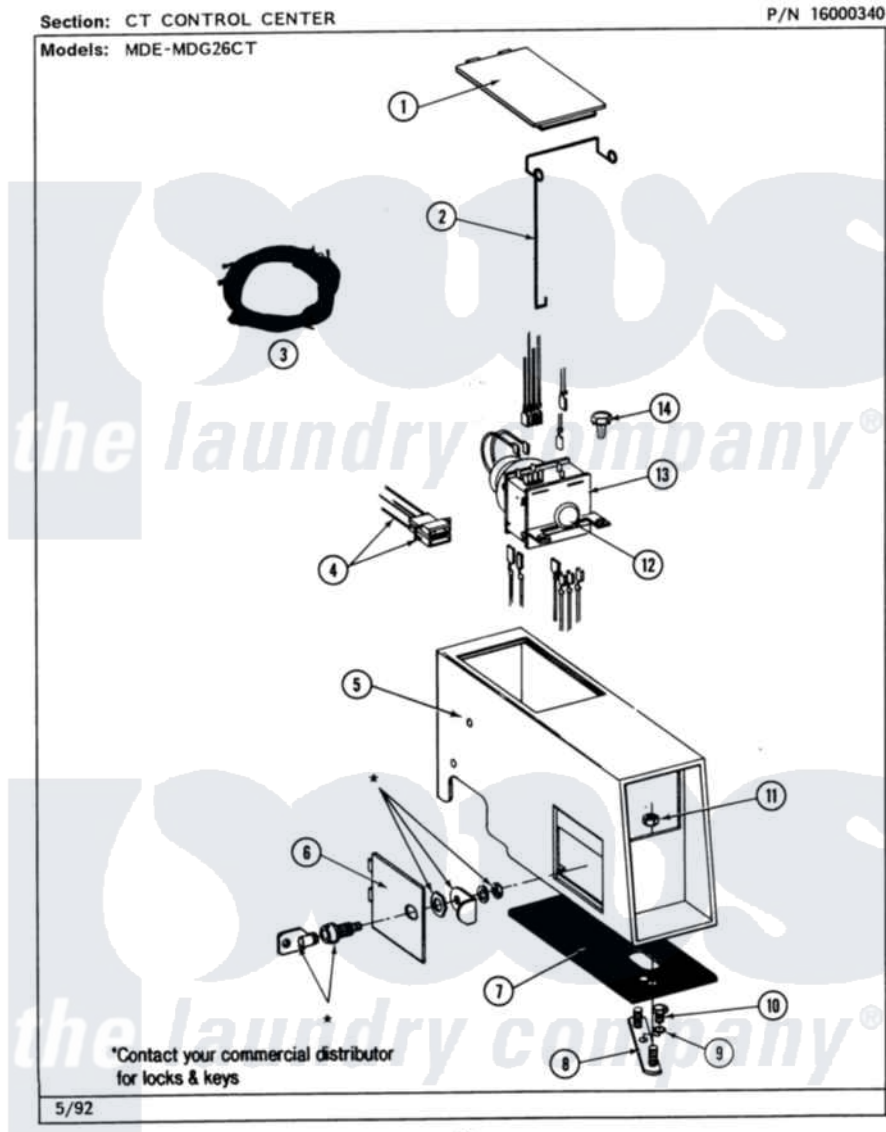

# Maytag MDG26CTAAL 04 - CT CONTROL CENTER

18

Maytag Commercial Maytag MDG26CTAAL Dryer Parts Parts Diagram 04 - CT CONTROL CENTER  
Click on the part number to view part

Item	Original Part Number	Replaced By	Status	Part Description
001	NLA		Not Available	ACCESS DOOR (WHT)
002	<a href="#">214878</a>			Latch For Access Door
003	NLA		Not Available	WIRE HARNESS
004	NLA		Not Available	HARNESS, TICKET CONTROL
005	NLA		Not Available	OUTER CASE (WHT)
006	NLA		Not Available	ACCESS DOOR (WHT)
007	<a href="#">214660</a>			Gasket, Control Center
008	NLA		Not Available	MTG. STRAP---NA
009	<a href="#">910309</a>			Washer, Mounting Strap
010	<a href="#">211294</a>	<a href="#">90767</a>		Screw, 8A X 3/8 HeX Washer Head Tapping
011	<a href="#">Y052740</a>	<a href="#">62739</a>		Nut, Lock
012	<a href="#">213089</a>			Knob For Timer
"	<a href="#">Y312300</a>			Groov-Pin
013	305867		Not Available	(45 MINS. FOR 303799 & 307142)

"	305868	Not Available	No.303799 & 307141 (37 1/2 MINS)
"	NLA	Not Available	TIMER MOTOR
"	Y303801	Not Available	TIMER WITH KNOB AND PIN
014	212276	<a href="#">W10116760</a>	Screw