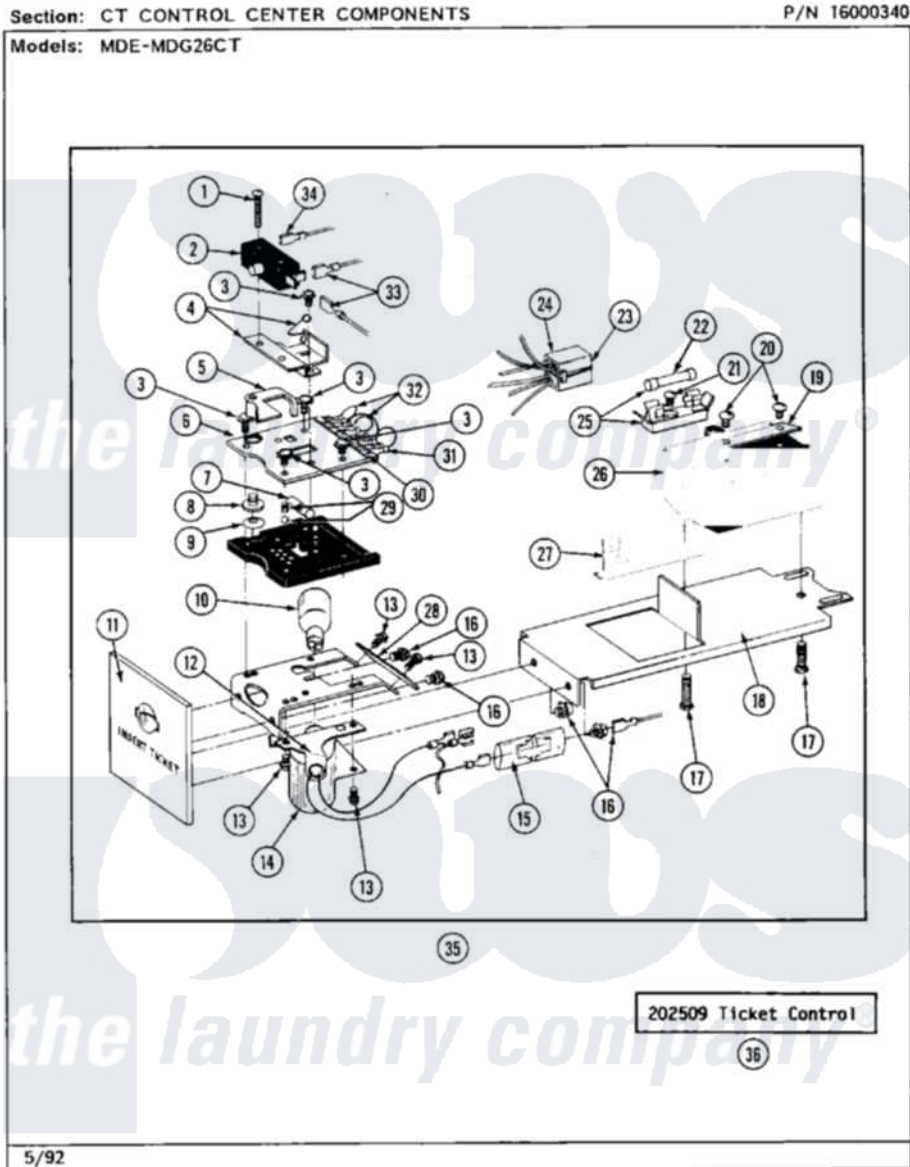

Maytag MDG26CTAAL 05 - CT CONTROL CENTER COMPONENTS

22

Maytag [Commercial Maytag MDG26CTAAL Dryer Parts](#) Parts Diagram 05 - CT CONTROL CENTER COMPONENTS
 Click on the part number to view part

Item	Original Part Number	Replaced By	Status	Part Description
001	NLA		Not Available	SCREW
002	204882		Not Available	SWITCH FOR TICKET CONTROL
003	NLA		Not Available	SEMS SCREW (No.4-40 X 1/2 INC)
004	204881			Cam Plate Assembly
005	214218			Lever, Switch
006	212452			Board, Circuit
007	214275			Roller For Cam
008	214220			Adjustment Thumb Wheel
009	NLA		Not Available	SPRING WASHER
010	202479	A3167501		Lamp Oven, Int.
011	NLA		Not Available	FRONT PLATE, TICKET CONTROL
012	NLA		Not Available	LAMP SOCKET W/BRACKET
013	NLA		Not Available	SCREW, SHIELD TO CONTROL
014	212533			SHIELD FOR HEAT LAMP

015	Y201110		Not Available	CONNECTOR, WIRE (INDIC. LIGHT)
016	212519	488234		Screw 8-32 X 1/4
017	211294	90767		Screw, 8A X 3/8 HeX Washer Head Tapping
018	NLA		Not Available	BRACKET, TICKET ASSEMBLY
019	311612		Not Available	COVER, CIRCUIT BOARD TERMINALS
020	311613	Y311711		Screw, Fuse Block
021	NLA		Not Available	SCREW (No.6 X 1/4 INCH)
022	202713	22001555		Fuse
023	213074			Pin Receptacle For Plug
"	NLA		Not Available	PIN, PLUG
024	NLA		Not Available	HARNESS, TICKET CONTROL
025	NLA		Not Available	FUSE BLOCK W/FUSE
026	202477	22003292		Control As
027	NLA		Not Available	SHIELD
028	NLA		Not Available	TICKET DEFLECTOR
029	203140			Contact Ball Kit
030	NLA		Not Available	OVERLAY, CIRCUIT BOARD
031	Y311550		Not Available	SPADE (MINIATURE)
032	NLA		Not Available	JUMPER WIRE (BLACK)
033	NLA		Not Available	SPADE CONNECTOR
034	211737	248562		Terminal
035	NLA		Not Available	TICKET RECEIVER ASSEMBLY
036	202509			Ticket Control Assembly