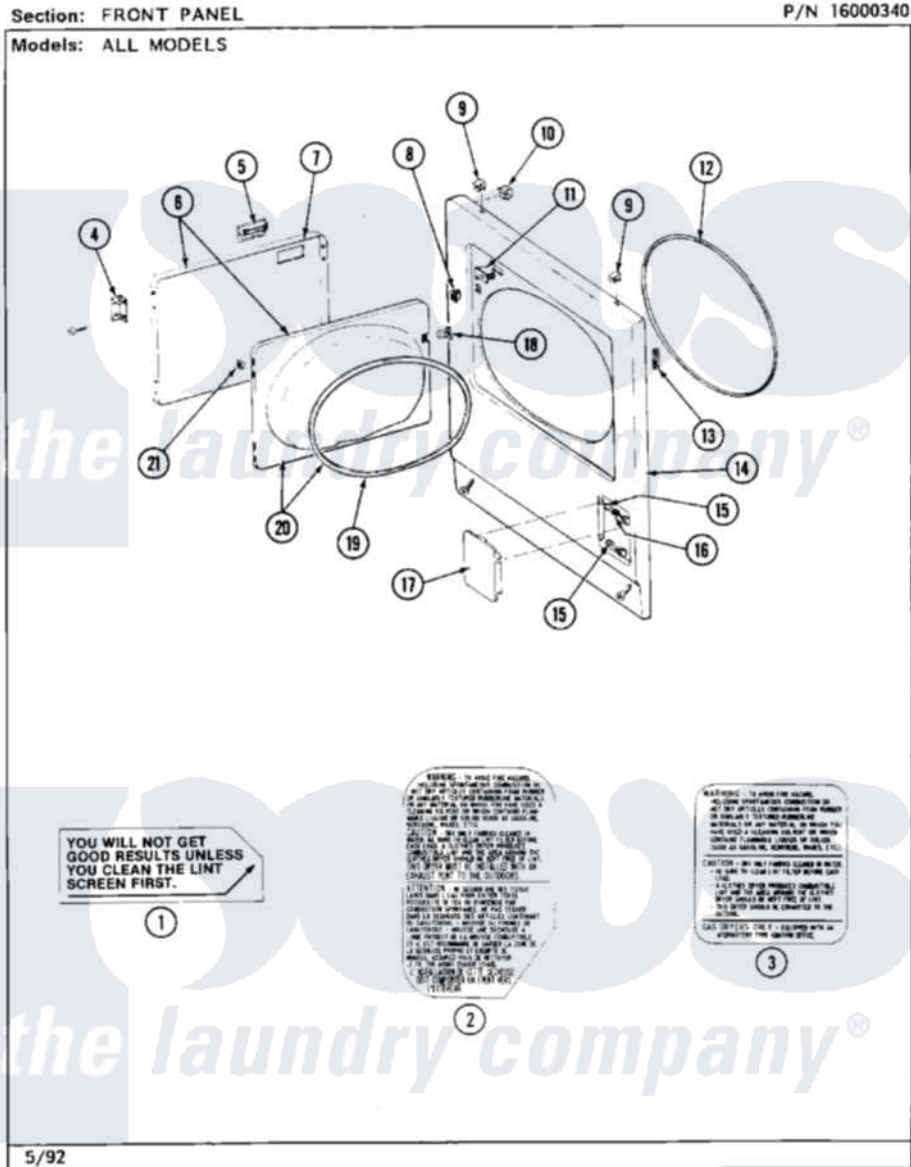

Maytag MDG26CTAAL 06 - FRONT PANEL

24

Maytag [Commercial Maytag MDG26CTAAL Dryer Parts](#) Parts Diagram 06 - FRONT PANEL
Click on the part number to view part

Item	Original Part Number	Replaced By	Status	Part Description
001	Y313340			LABEL, LINT SCREEN INSTRUCTION
002	314941		Not Available	LABEL, INSTRUCTION
003	314942			INSTRUCTION LABEL
"	NLA		Not Available	INSTRUCTION LABEL
004	307099	33001230		Hinge, Door
"	Y314062			Screw, Door Hinge And Panel
005	312960	489355		Screw, 8 X 1/2
"	314946			Handle White
"	314972			Handle Door ALM
"	NLA		Not Available	(H. WHEAT)
006	NLA		Not Available	(ALM)
"	Y307111		Not Available	DOOR ASSY. COMPLETE (WHT)
007	314966			Panel, Outer
"	NLA		Not Available	(ALM)
008	306436			Door Latch Kit--W

009	212982	22001650	Fastener, Spring
010	Y310376		Clip, Door Switch Harness
011	Y305754	W10169313	Switch-Dor
012	314937		Seal, Front Panel
013	Y313907		Fastener, Twin
014	204439		Screw And Fstner Assembly
"	307998L		Front Panel----NA
"	NLA	Not Available	FRONT PANEL ASSY. (WHT)
015	212949	22001866	Screw, Relay
"	NLA	Not Available	BUSHING, ACCESS STUD
016	312369		Sleeve, Access Panel Stud Part Not Used
017	NLA	Not Available	ACCESS DOOR (WHT)
018	314936	33001305	Strike, Door
"	314944	33001305	Strike, Door
019	314935	33001192	Seal, Door
020	307098	Not Available	DOOR, INNER (W/SEAL)
021	Y313910		Clip, Door Liner To Outer Panel